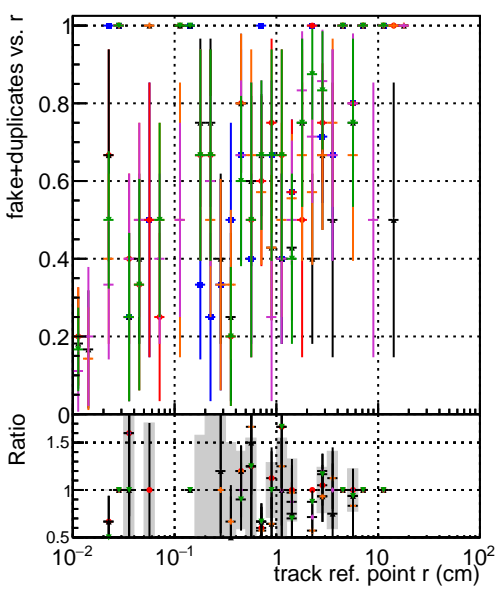

Efficiency vs vertpos**fake+duplicates vs vert r**

Legend for Efficiency vs. vertpos and fake+duplicates vs. vert r:

- Blue: DQM - old geom - step2 - tbar - phase1 - newgeom
- Red: DQM - old geom - step2 - tbar - phase1 - newgeom
- Green: DQM - old geom - step2 - tbar - phase1 - newgeom
- Purple: DQM - old geom - step2 - tbar - phase1 - newgeom
- Orange: DQM - old geom - step2 - tbar - phase1 - newgeom
- Pink: DQM - old geom - step2 - tbar - phase1 - newgeom
- Black: DQM - old geom - step2 - tbar - phase1 - newgeom
- Grey: DQM - old geom - step2 - tbar - phase1 - newgeom

Efficiency vs. vert z**Efficiency vs. sim PV z****fake+duplicates vs Sim. PV z**