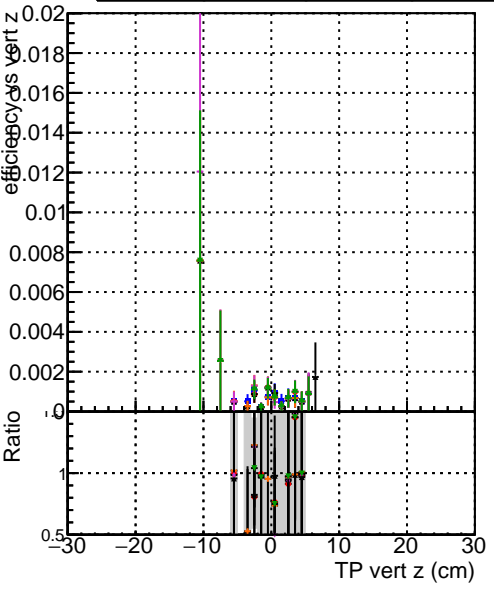

Efficiency vs vertpos**fake+duplicates vs vert r**

Legend for Efficiency vs. vertpos and fake+duplicates vs. vert r:

- Blue: DQM - old geom - step2 - tbar - phase1 - newgeom
- Red: DQM - old geom - step2 - tbar - phase1 - newgeom
- Green: DQM - old geom - step2 - tbar - phase1 - newgeom
- Purple: DQM - old geom - step2 - tbar - phase1 - newgeom
- Orange: DQM - old geom - step2 - tbar - phase1 - newgeom
- Pink: DQM - old geom - step2 - tbar - phase1 - newgeom
- Black: DQM - old geom - step2 - tbar - phase1 - newgeom
- Grey: DQM - old geom - step2 - tbar - phase1 - newgeom

Efficiency vs. vert z**Efficiency vs. sim PV z****fake+duplicates vs Sim. PV z**