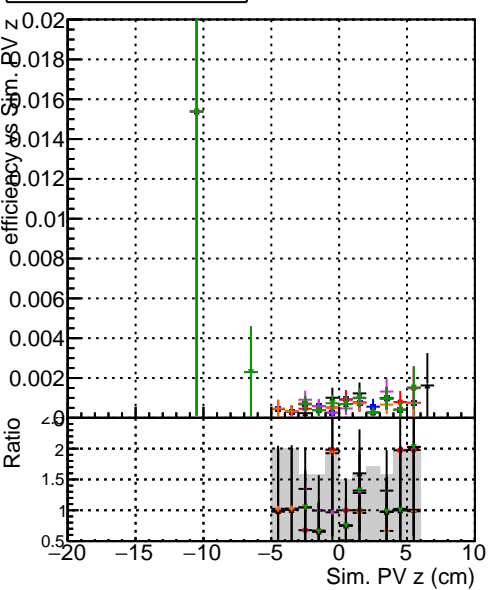

Efficiency vs vertpos**fake+duplicates vs vert r**

Legend for Efficiency vs. vertpos and fake+duplicates vs. vert r:

- Blue: DQM - old geom - step2 - tbar - phase1 - newgeom
- Red: DQM - old geom - step2 - tbar - phase1 - newgeom
- Green: DQM - old geom - step2 - tbar - phase1 - newgeom
- Purple: DQM - old geom - step2 - tbar - phase1 - newgeom
- Orange: DQM - old geom - step2 - tbar - phase1 - newgeom
- Pink: DQM - old geom - step2 - tbar - phase1 - newgeom
- Black: DQM - old geom - step2 - tbar - phase1 - newgeom
- Grey: DQM - old geom - step2 - tbar - phase1 - newgeom

Efficiency vs. vert z**Efficiency vs. sim PV z****fake+duplicates vs Sim. PV z**