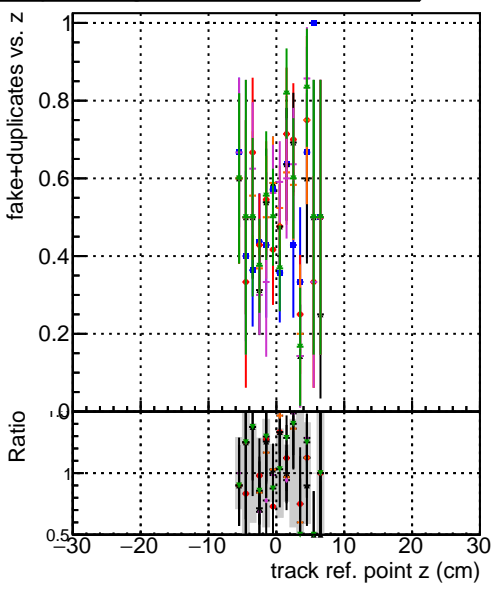

Efficiency vs vertpos**fake+duplicates vs vert r**

Legend for Efficiency vs. vertpos and fake+duplicates vs. vert r:

- Blue: DQM - old geom - step2 - tbar - phase1 - newgeom
- Red: DQM - old geom - step2 - tbar - phase1 - newgeom
- Green: DQM - old geom - step2 - tbar - phase1 - newgeom
- Purple: DQM - old geom - step2 - tbar - phase1 - newgeom
- Orange: DQM - old geom - step2 - tbar - phase1 - newgeom
- Pink: DQM - old geom - step2 - tbar - phase1 - newgeom
- Black: DQM - old geom - step2 - tbar - phase1 - newgeom
- Grey: DQM - old geom - step2 - tbar - phase1 - newgeom

Efficiency vs. vert z**Efficiency vs. sim PV z****fake+duplicates vs Sim. PV z**