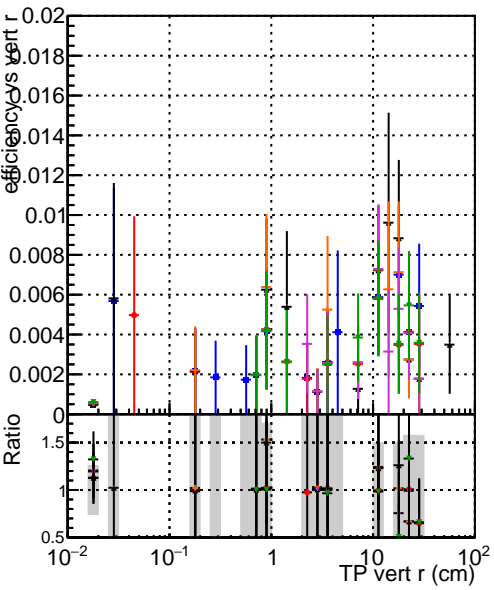

Efficiency vs vertpos**fake+duplicates vs vert r**

Legend for Efficiency vs. vertpos and fake+duplicates vs. vert r:

- Blue: DQM - old geom - step2 - tbar - phase1 - newgeom
- Red: DQM - old geom - step2 - tbar - phase1 - newgeom
- Green: DQM - old geom - step2 - tbar - phase1 - newgeom
- Purple: DQM - old geom - step2 - tbar - phase1 - newgeom
- Orange: DQM - old geom - step2 - tbar - phase1 - newgeom
- Pink: DQM - old geom - step2 - tbar - phase1 - newgeom
- Black: DQM - old geom - step2 - tbar - phase1 - newgeom
- Grey: DQM - old geom - step2 - tbar - phase1 - newgeom

Efficiency vs. vert z**Efficiency vs. sim PV z****fake+duplicates vs Sim. PV z**