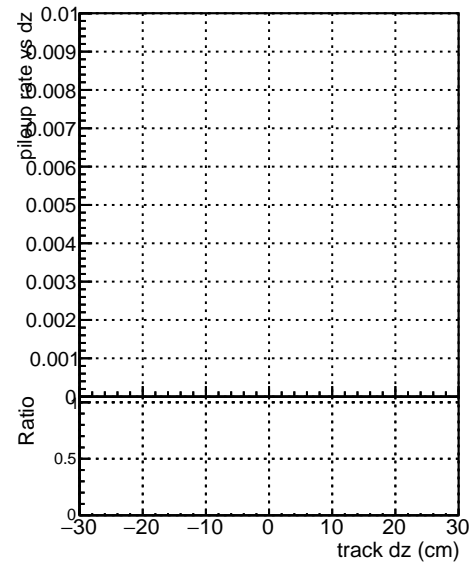

**Fake rate vs dxy****Duplicates Rate vs Dxy****Pileup rate vs dxy****Fake rate vs dz****Duplicates Rate vs Dzy****Pileup rate vs dzy**

█ DGM original  
█ step2  
█ pt1to20  
█ pt25to40  
█ pt45to60  
█ pt65to80  
█ pt85to100  
█ pt100to120  
█ pt120to140  
█ pt140to160  
█ pt160to180  
█ pt180to200  
█ pt200to220  
█ pt220to240  
█ pt240to260  
█ pt260to280  
█ pt280to300  
█ pt300to320  
█ pt320to340  
█ pt340to360  
█ pt360to380  
█ pt380to400  
█ pt400to420  
█ pt420to440  
█ pt440to460  
█ pt460to480  
█ pt480to500