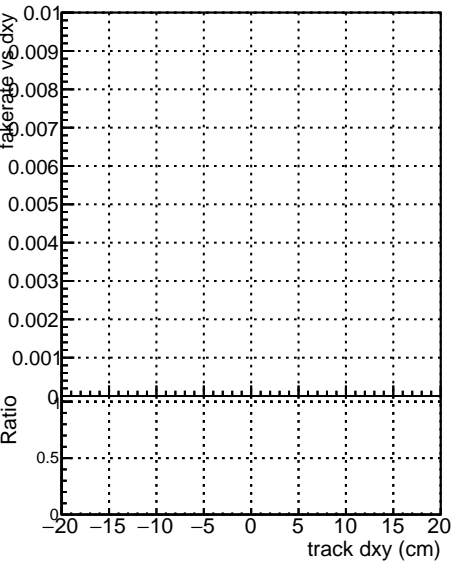

**Fake rate vs dxy****Duplicates Rate vs Dxy****Pileup rate vs dxy****Fake rate vs dz****Duplicates Rate vs Dzy****Pileup rate vs dzy**

█ DGM original  
█ step2  
█ pt1to20  
█ pt25to40  
█ pt45to60  
█ pt65to80  
█ pt85to100  
█ pt100to120  
█ pt120to140  
█ pt140to160  
█ pt160to180  
█ pt180to200  
█ pt200to220  
█ pt220to240  
█ pt240to260  
█ pt260to280  
█ pt280to300  
█ pt300to320  
█ pt320to340  
█ pt340to360  
█ pt360to380  
█ pt380to400  
█ pt400to420  
█ pt420to440  
█ pt440to460  
█ pt460to480  
█ pt480to500