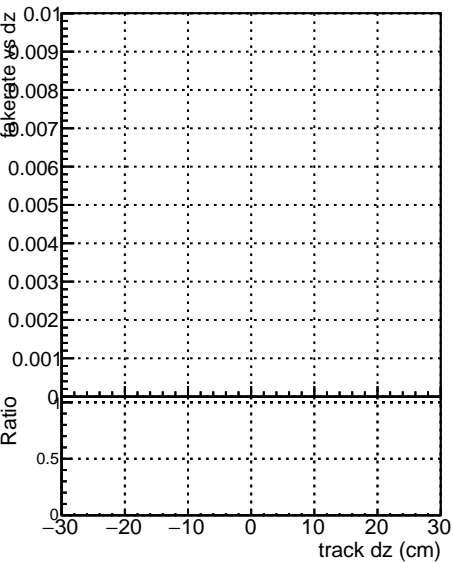

**Fake rate vs dxy****Duplicates Rate vs Dxy****Pileup rate vs dxy****Fake rate vs dz****Duplicates Rate vs Dzy****Pileup rate vs dzy**

█ DGM original  
█ step2  
█ pt1to20  
█ pt25to40  
█ pt45to60  
█ pt65to80  
█ pt85to100  
█ pt100to120  
█ pt120to140  
█ pt140to160  
█ pt160to180  
█ pt180to200  
█ pt200to220  
█ pt220to240  
█ pt240to260  
█ pt260to280  
█ pt280to300  
█ pt300to320  
█ pt320to340  
█ pt340to360  
█ pt360to380  
█ pt380to400  
█ pt400to420  
█ pt420to440  
█ pt440to460  
█ pt460to480  
█ pt480to500