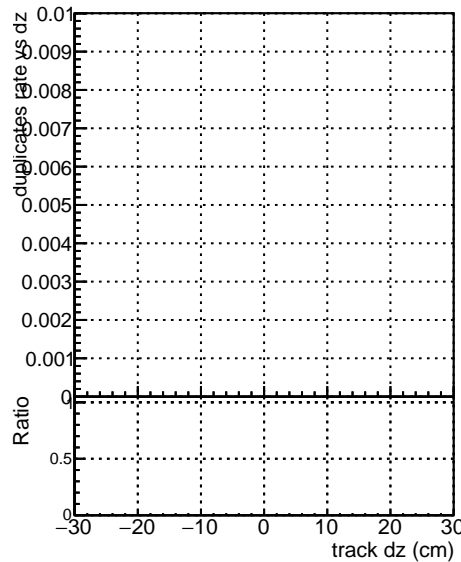

**Fake rate vs dxy****Duplicates Rate vs Dxy****Pileup rate vs dxy****Fake rate vs dz****Duplicates Rate vs Dzy****Pileup rate vs dzy**

█ DGM original  
█ step2  
█ pt1to20  
█ pt25to40  
█ pt45to60  
█ pt65to80  
█ pt85to100  
█ pt100to120  
█ pt120to140  
█ pt140to160  
█ pt160to180  
█ pt180to200  
█ pt200to220  
█ pt220to240  
█ pt240to260  
█ pt260to280  
█ pt280to300  
█ pt300to320  
█ pt320to340  
█ pt340to360  
█ pt360to380  
█ pt380to400  
█ pt400to420  
█ pt420to440  
█ pt440to460  
█ pt460to480  
█ pt480to500