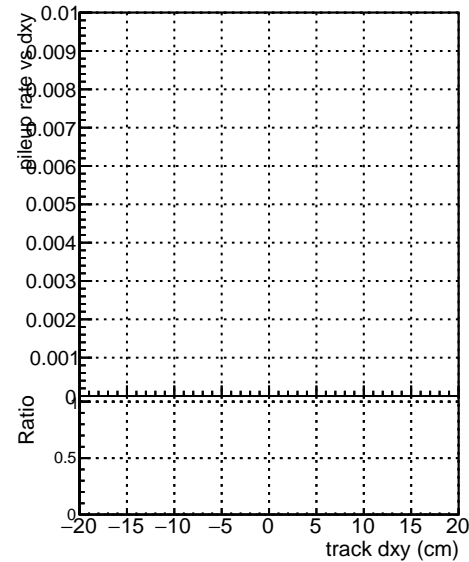

**Fake rate vs dxy****Duplicates Rate vs Dxy****Pileup rate vs dxy****Fake rate vs dz****Duplicates Rate vs Dzy****Pileup rate vs dzy**

█ DGM original  
█ step2  
█ pt1to20  
█ pt25to40  
█ pt45to60  
█ pt65to80  
█ pt85to100  
█ pt100to120  
█ pt120to140  
█ pt140to160  
█ pt160to180  
█ pt180to200  
█ pt200to220  
█ pt220to240  
█ pt240to260  
█ pt260to280  
█ pt280to300  
█ pt300to320  
█ pt320to340  
█ pt340to360  
█ pt360to380  
█ pt380to400  
█ pt400to420  
█ pt420to440  
█ pt440to460  
█ pt460to480  
█ pt480to500