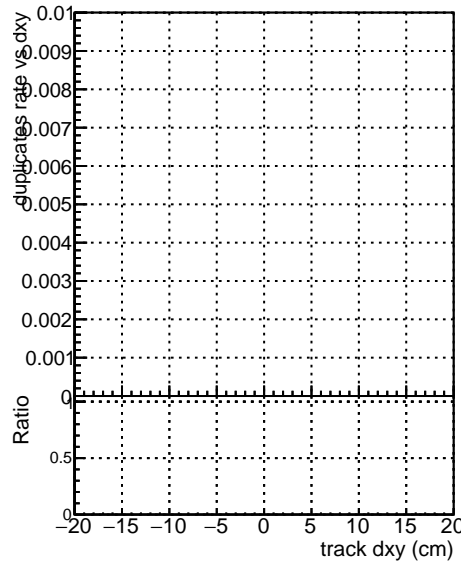

**Fake rate vs dxy****Duplicates Rate vs Dxy****Pileup rate vs dxy****Fake rate vs dz****Duplicates Rate vs Dzy****Pileup rate vs dzy**

█ DGM original  
█ step2  
█ pt1to20  
█ pt25to40  
█ pt45to60  
█ pt65to80  
█ pt85to100  
█ pt100to120  
█ pt120to140  
█ pt140to160  
█ pt160to180  
█ pt180to200  
█ pt200to220  
█ pt220to240  
█ pt240to260  
█ pt260to280  
█ pt280to300  
█ pt300to320  
█ pt320to340  
█ pt340to360  
█ pt360to380  
█ pt380to400  
█ pt400to420  
█ pt420to440  
█ pt440to460  
█ pt460to480  
█ pt480to500