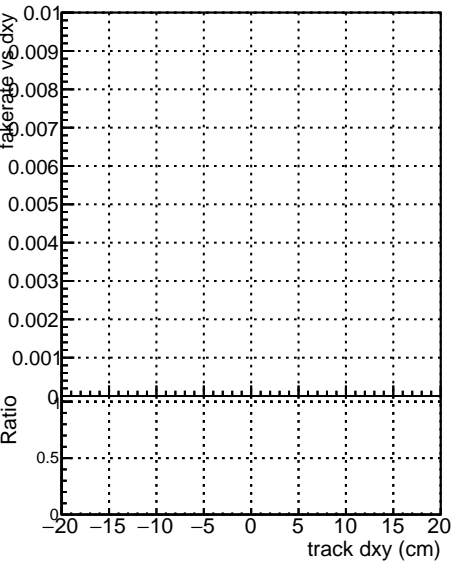

Fake rate vs dxy**Duplicates Rate vs Dxy****Pileup rate vs dxy****Fake rate vs dz****Duplicates Rate vs Dzy****Pileup rate vs dzy**

█ DGM original
█ step2
█ pt1to20
█ pt25to40
█ pt45to60
█ pt65to100
█ pt100to150
█ pt150to200
█ pt200to300
█ pt300to400
█ pt400to500
█ pt500to600
█ pt600to700
█ pt700to800
█ pt800to900
█ pt900to1000