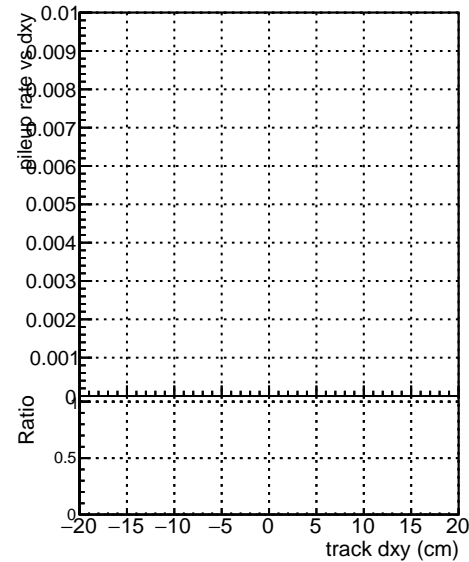

Fake rate vs dxy**Duplicates Rate vs Dxy****Pileup rate vs dxy****Fake rate vs dz****Duplicates Rate vs Dzy****Pileup rate vs dzy**

█ DGM original
█ step2
█ pt1to20
█ pt25to40
█ pt45to60
█ pt65to100
█ pt100to150
█ pt150to200
█ pt200to300
█ pt300to400
█ pt400to500
█ pt500to600
█ pt600to700
█ pt700to800
█ pt800to900
█ pt900to1000