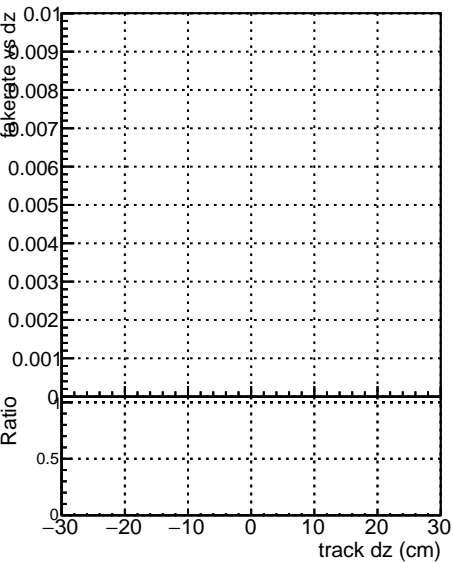

Fake rate vs dxy**Duplicates Rate vs Dxy****Pileup rate vs dxy****Fake rate vs dz****Duplicates Rate vs Dzy****Pileup rate vs dzy**

█ DGM original
█ step2
█ pt1to20
█ pt25to40
█ pt45to60
█ pt65to100
█ pt100to150
█ pt150to200
█ pt200to300
█ pt300to400
█ pt400to500
█ pt500to600
█ pt600to700
█ pt700to800
█ pt800to900
█ pt900to1000