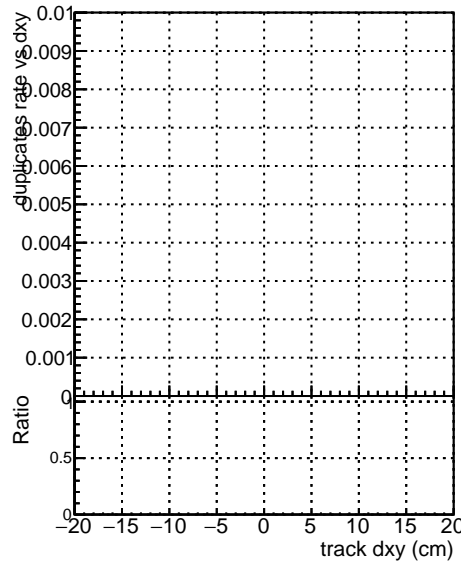

Fake rate vs dxy**Duplicates Rate vs Dxy****Pileup rate vs dxy****Fake rate vs dz****Duplicates Rate vs Dzy****Pileup rate vs dzy**

█ DGM original
█ step2
█ pt1to20
█ pt25to40
█ pt45to60
█ pt65to100
█ pt100to150
█ pt150to200
█ pt200to300
█ pt300to400
█ pt400to500
█ pt500to600
█ pt600to700
█ pt700to800
█ pt800to900
█ pt900to1000