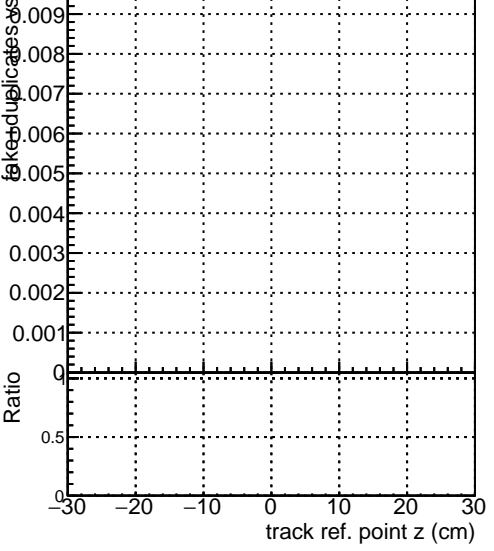

Efficiency vs vertos

fake+duplicates vs vert r

- Blue line: DQM of fake+dupl. rate
- Red line: DQM of fake+dupl. rate
- Green line: DQM of fake+dupl. rate
- Orange line: DQM of fake+dupl. rate
- Black line: DQM of fake+dupl. rate
- Grey line: DQM of fake+dupl. rate

Efficiency vs Sim. PV z

fake+duplicates vs Sim. PV z

Efficiency vs. sim PV z

fake+duplicates vs Sim. PV z