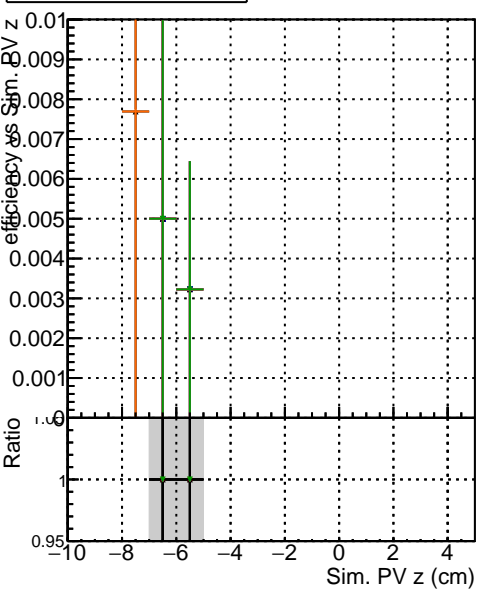

Efficiency vs vertos

fake+duplicates vs vert r

- Blue line: DQM of fake+dupl. rate
- Red line: DQM of fake+dupl. rate
- Green line: DQM of fake+dupl. rate
- Orange line: DQM of fake+dupl. rate
- Black line: DQM of fake+dupl. rate
- Grey line: DQM of fake+dupl. rate

Efficiency vs Sim. PV z

fake+duplicates vs Sim. PV z

Efficiency vs. sim PV z

fake+duplicates vs Sim. PV z