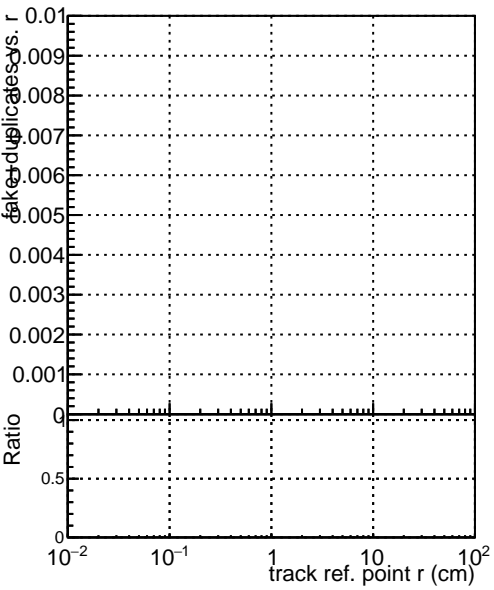

Efficiency vs vertos

fake+duplicates vs vert r

- Blue line: DQM of fake+dupl. rate
- Red line: DQM of fake+dupl. rate
- Green line: DQM of fake+dupl. rate
- Orange line: DQM of fake+dupl. rate
- Black line: DQM of fake+dupl. rate
- Grey line: DQM of fake+dupl. rate

Efficiency vs Sim. PV z

fake+duplicates vs Sim. PV z

Efficiency vs. sim PV z

fake+duplicates vs Sim. PV z