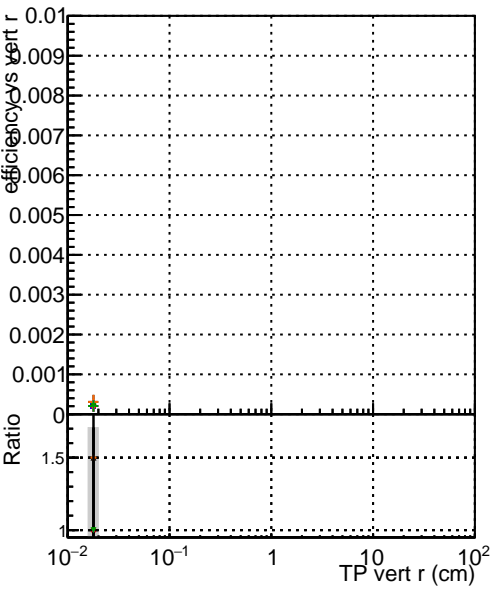

Efficiency vs vertos

fake+duplicates vs vert r

- Blue line: DQM of fake+dupl. rate
- Red line: DQM of fake+dupl. rate
- Green line: DQM of fake+dupl. rate
- Orange line: DQM of fake+dupl. rate
- Black line: DQM of fake+dupl. rate
- Grey line: DQM of fake+dupl. rate

Efficiency vs Sim. PV z

fake+duplicates vs Sim. PV z

Efficiency vs. sim PV z

fake+duplicates vs Sim. PV z