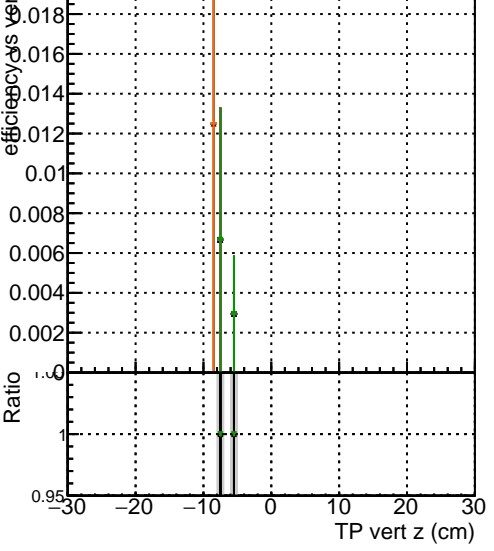

Efficiency vs vertos

fake+duplicates vs vert r

- Blue line: DQM of fake+dupl. rate
- Red line: DQM of fake+dupl. rate
- Green line: DQM of fake+dupl. rate
- Orange line: DQM of fake+dupl. rate
- Black line: DQM of fake+dupl. rate
- Grey line: DQM of fake+dupl. rate

Efficiency vs Sim. PV z

fake+duplicates vs Sim. PV z

Efficiency vs. sim PV z

fake+duplicates vs Sim. PV z