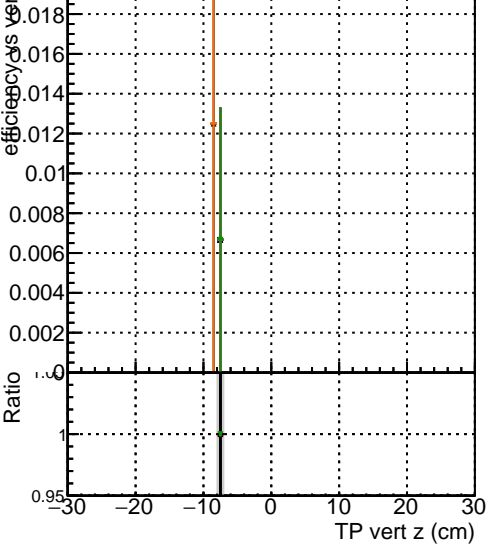

Efficiency vs vertpos

fake+duplicates vs vert r

Legend for Efficiency vs. TP vert z (cm):

- Blue line: DQM - pixeled - CCUT - Temp - late - Cut - Chi - Square - 10 - 20 - 30
- Red line: DQM - pixeled - CCUT - Temp - late - Cut - Chi - Square - 10 - 20 - 30
- Green line: DQM - pixeled - CCUT - Temp - late - Cut - Chi - Square - 10 - 20 - 30
- Orange line: DQM - pixeled - CCUT - Temp - late - Cut - Chi - Square - 10 - 20 - 30

Efficiency vs TP vert z

fake+duplicates vs track ref. point z

Efficiency vs. sim PV z

fake+duplicates vs Sim. PV z