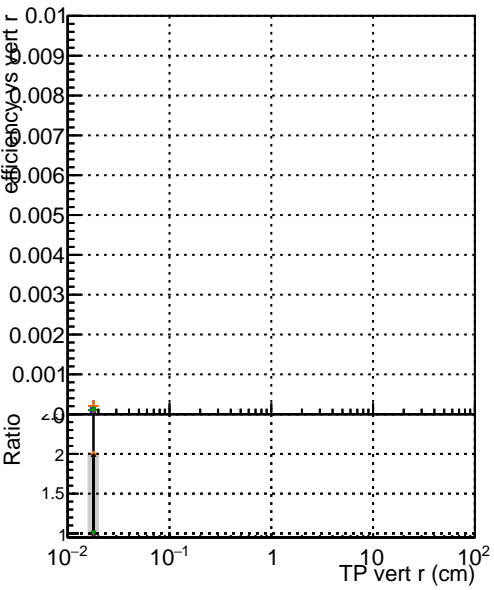

Efficiency vs vertpos

fake+duplicates vs vert r

Legend for Efficiency vs. TP vert z (cm):

- Blue line: DQM - pixeled - CCUT - Temp - late - Cut - Chi - Square - 10 - 20 - 30
- Red line: DQM - pixeled - CCUT - Temp - late - Cut - Chi - Square - 10 - 20 - 30
- Green line: DQM - pixeled - CCUT - Temp - late - Cut - Chi - Square - 10 - 20 - 30
- Orange line: DQM - pixeled - CCUT - Temp - late - Cut - Chi - Square - 10 - 20 - 30

Efficiency vs TP vert z

fake+duplicates vs track ref. point z

Efficiency vs. sim PV z

fake+duplicates vs Sim. PV z