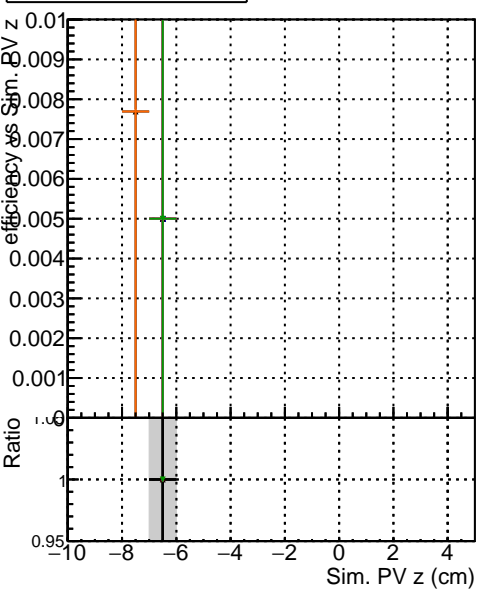

Efficiency vs vertpos

fake+duplicates vs vert r

Legend for Efficiency vs. TP vert z (cm):

- Blue line: DQM - pixeled - CCUT - Temp - late - Cut - Chi - Square - 10 - 20 - 30
- Red line: DQM - pixeled - CCUT - Temp - late - Cut - Chi - Square - 10 - 20 - 30
- Green line: DQM - pixeled - CCUT - Temp - late - Cut - Chi - Square - 10 - 20 - 30
- Orange line: DQM - pixeled - CCUT - Temp - late - Cut - Chi - Square - 10 - 20 - 30

Efficiency vs TP vert z

fake+duplicates vs track ref. point z

Efficiency vs. sim PV z

fake+duplicates vs Sim. PV z