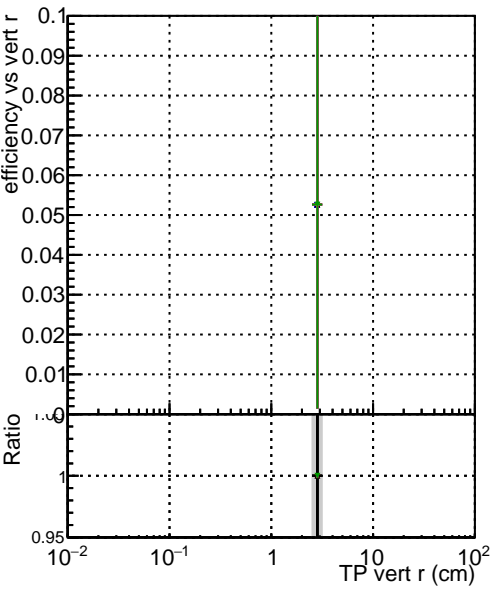

Efficiency vs vertpos

Efficiency vs. sim PV z

Legend:

- Blue line with dots: DQM original step 2
- Red line with dots: DQM pixel template cut chi square 10 step 2
- Green line with dots: DQM pixel template cut chi square 10 step 2
- Orange line with dots: DQM pixel template cut chi square 20 step 2
- Purple line with dots: DQM pixel template cut chi square 30 step 2

Efficiency vs. sim PV z