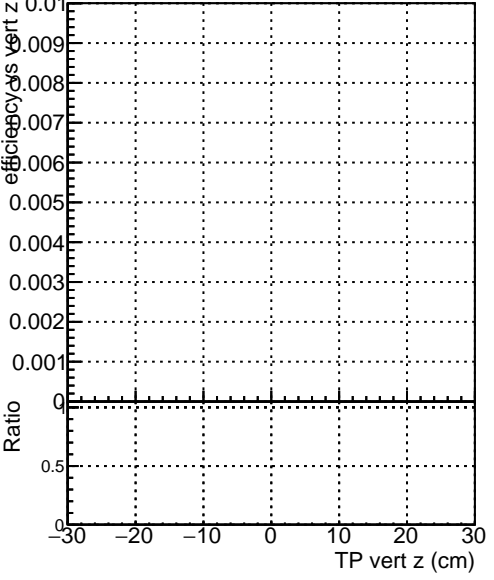

Efficiency vs vertpos

Efficiency vs. sim PV z

Legend:

- Blue line with dots: DQM original step 2
- Red line with dots: DQM pixel template cut chi square 10 step 2
- Green line with dots: DQM pixel template cut chi square 10 step 2
- Orange line with dots: DQM pixel template cut chi square 20 step 2
- Purple line with dots: DQM pixel template cut chi square 30 step 2

Efficiency vs. sim PV z