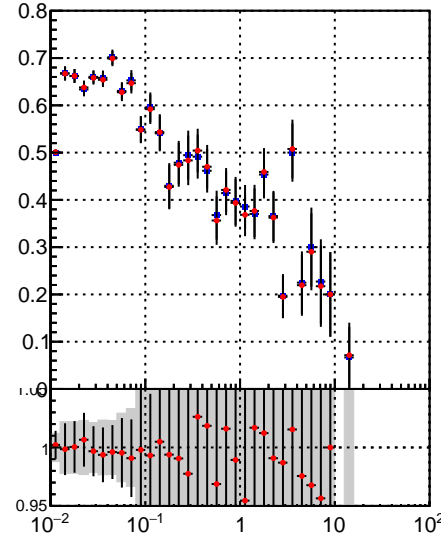

Fake rate vs vertpos**Duplicates Rate vs vertpos****Pileup rate vs vertpos**
Fake rate vs v
—■— DQM_TT_mkFit-DQM_
—●— DQM_TT_mkFitRETEST-DQM_
**Fake rate vs. sim PV z****Duplicates Rate vs sim PV z****Pileup rate vs. sim PV z**