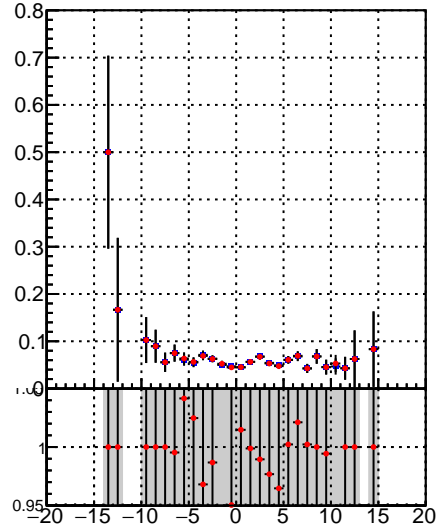

Fake rate vs vertpos**Duplicates Rate vs vertpos****Pileup rate vs vertpos**
Fake rate vs v
—■— DQM_TT_mkFit-DQM_
—●— DQM_TT_mkFitRETEST-DQM_
**Fake rate vs. sim PV z****Duplicates Rate vs sim PV z****Pileup rate vs. sim PV z**