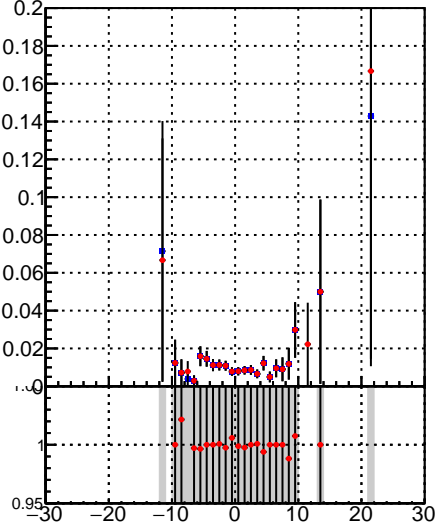

Fake rate vs vertpos**Duplicates Rate vs vertpos****Pileup rate vs vertpos**
Fake rate vs v
—■— DQM_TT_mkFit-DQM_
—●— DQM_TT_mkFitRETEST-DQM_
**Fake rate vs. sim PV z****Duplicates Rate vs sim PV z****Pileup rate vs. sim PV z**