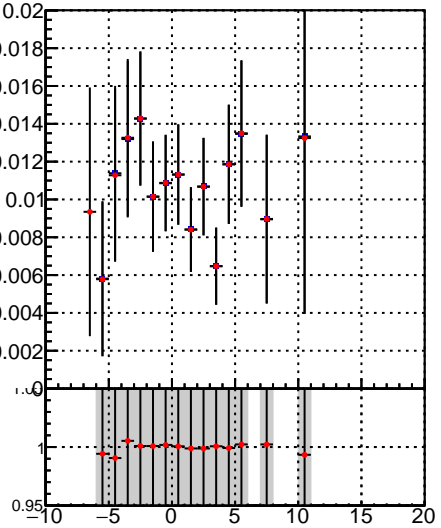

Fake rate vs vertpos**Duplicates Rate vs vertpos****Pileup rate vs vertpos**
Fake rate vs v
—■— DQM_TT_mkFit-DQM_
—●— DQM_TT_mkFitRETEST-DQM_
**Fake rate vs. sim PV z****Duplicates Rate vs sim PV z****Pileup rate vs. sim PV z**