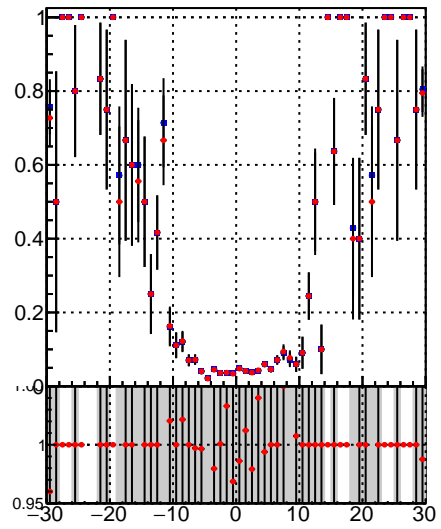

Fake rate vs vertpos**Duplicates Rate vs vertpos****Pileup rate vs vertpos**
Fake rate vs v
—■— DQM_TT_mkFit-DQM_
—●— DQM_TT_mkFitRETEST-DQM_
**Fake rate vs. sim PV z****Duplicates Rate vs sim PV z****Pileup rate vs. sim PV z**