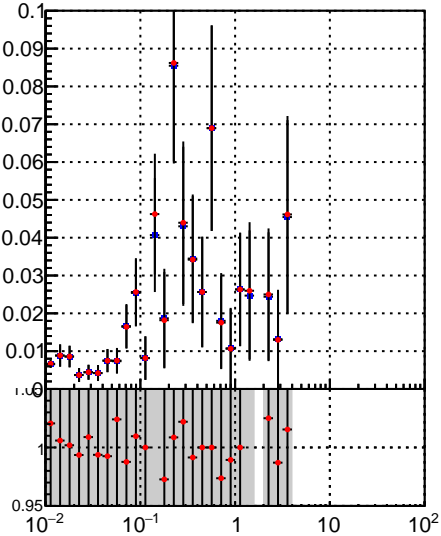

Fake rate vs vertpos**Duplicates Rate vs vertpos****Pileup rate vs vertpos**
Fake rate vs v
—■— DQM_TT_mkFit-DQM_
—●— DQM_TT_mkFitRETEST-DQM_
**Fake rate vs. sim PV z****Duplicates Rate vs sim PV z****Pileup rate vs. sim PV z**