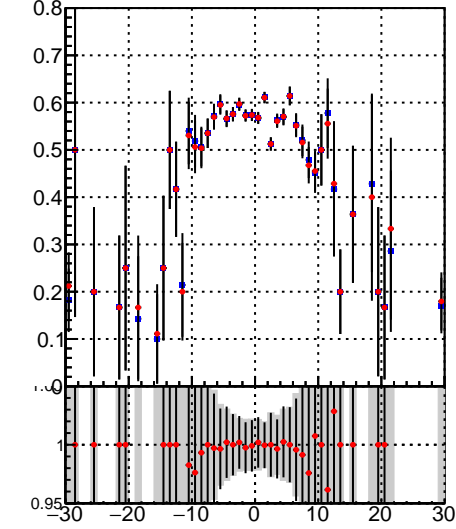

Fake rate vs vertpos**Duplicates Rate vs vertpos****Pileup rate vs vertpos**
Fake rate vs v
—■— DQM_TT_mkFit-DQM_
—●— DQM_TT_mkFitRETEST-DQM_
**Fake rate vs. sim PV z****Duplicates Rate vs sim PV z****Pileup rate vs. sim PV z**