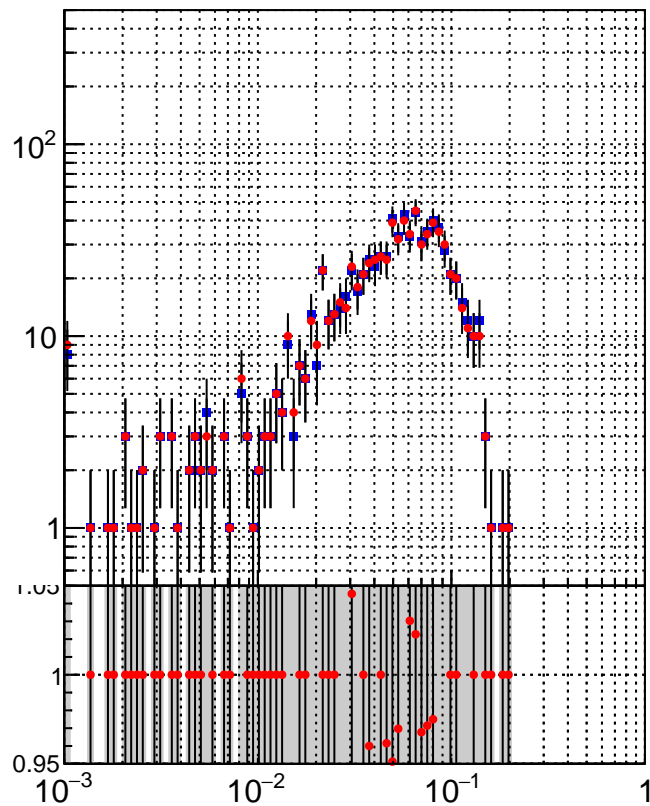

N of simulated tracks vs dR

N of associated tracks (simToReco) vs dR

N of simulated trac

■ /data2/legianni/BDT-vs-DNN/real-BDT/CMSSW_13_0_0_pre4/src/runrem/DQM_TT_mkFit_
■ DQM_TT_mkFitRETEST3_