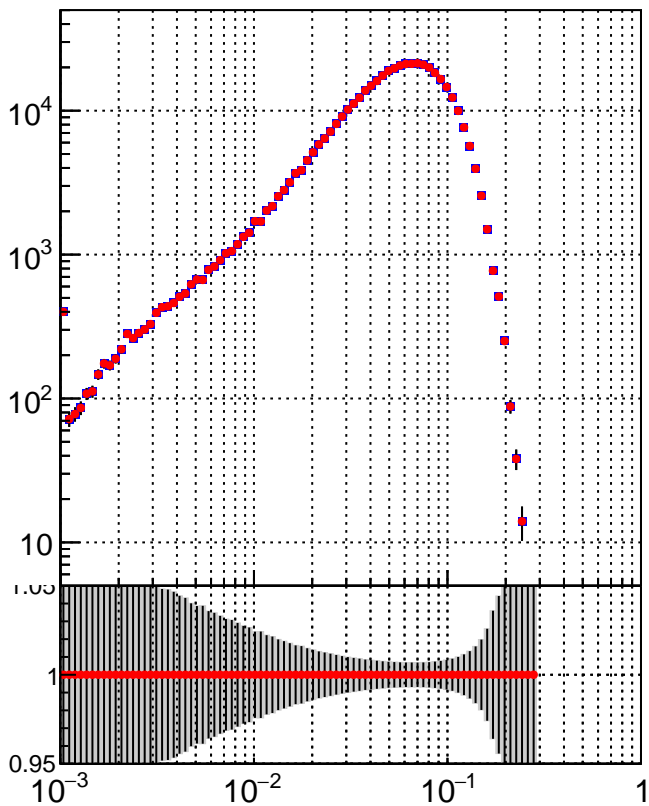

N of simulated tracks vs dR

N of associated tracks (simToReco) vs dR

N of simulated trac

■ /data2/legianni/BDT-vs-DNN/real-BDT/CMSSW_13_0_0_pre4/src/runrem/DQM_TT_mkFit_
■ DQM_TT_mkFitRETEST3_