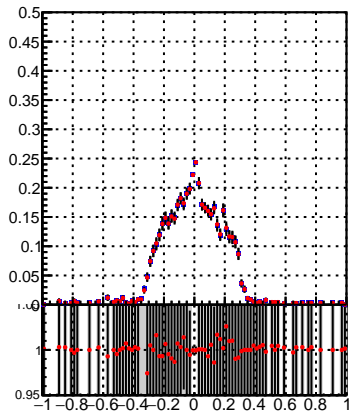

Efficiency vs Dxy(PV)

`/data2/legianni/BDT-vs-DNN/real-BDT/CMSSW_13_0_0_pre4/src/runrem/DQM_TT_mkFit_`

Efficiency vs Dxy(PV)

Efficiency vs Dz(PV)

Efficiency vs Dz(PV)