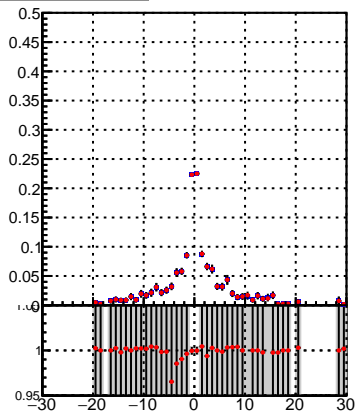

Efficiency vs Dxy(PV)

`/data2/legianni/BDT-vs-DNN/real-BDT/CMSSW_13_0_0_pre4/src/runrem/DQM_TT_mkFit_`

Efficiency vs Dxy(PV)

Efficiency vs Dz(PV)

Efficiency vs Dz(PV)