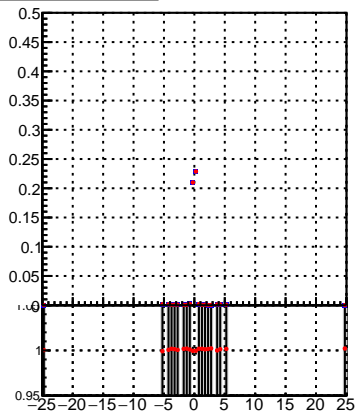

Efficiency vs Dxy(PV)

`/data2/legianni/BDT-vs-DNN/real-BDT/CMSSW_13_0_0_pre4/src/runrem/DQM_TT_mkFit_`

Efficiency vs Dxy(PV)

Efficiency vs Dz(PV)

Efficiency vs Dz(PV)