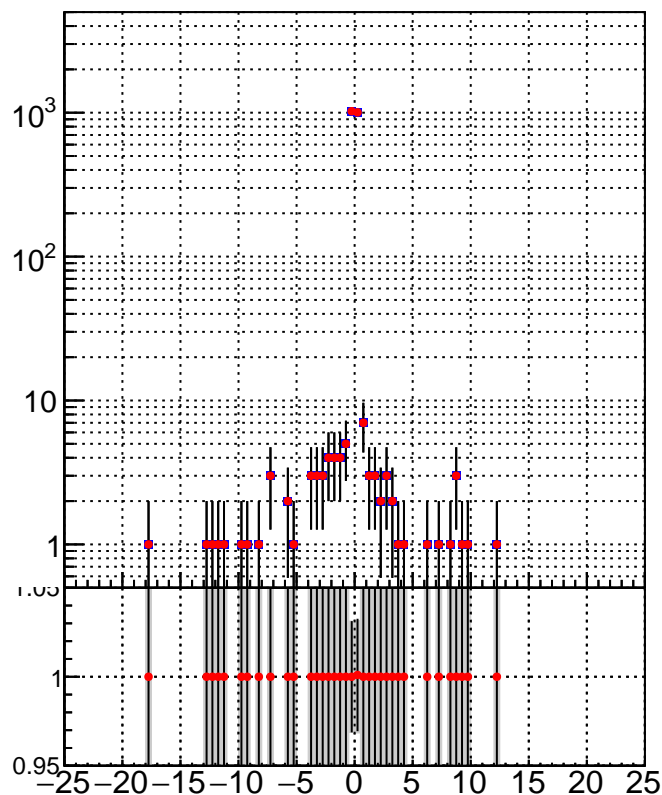

N of simulated tracks vs dxy

N of associated tracks (simToReco) vs dxy

N of simulated track

Legend:
- /data2/legianni/BDT-vs-DNN/real-BDT/CMSSW_13_0_0_pre4/src/runrem/DQM_TT_mkFit_
- DQM_TT_mkFitRETEST3_