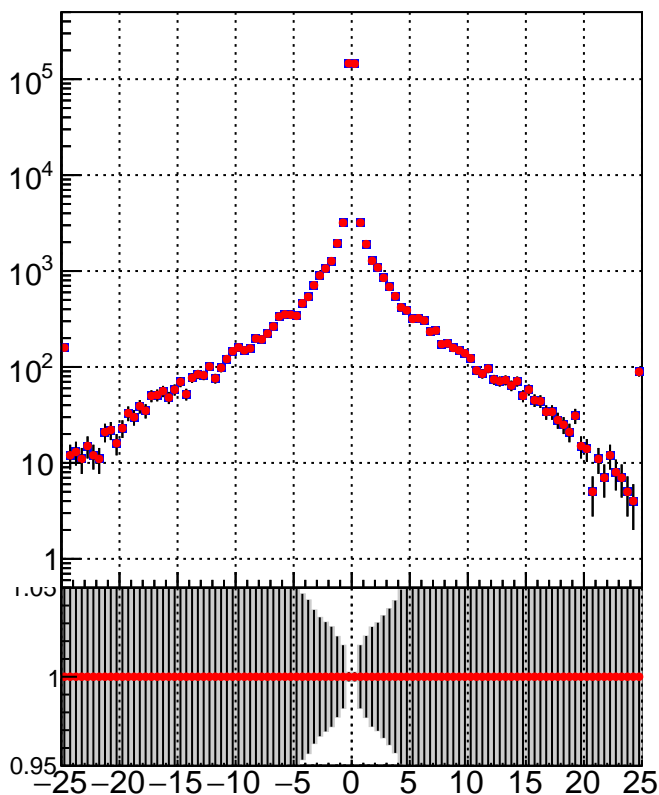

N of simulated tracks vs dxy

N of associated tracks (simToReco) vs dxy

N of simulated track

Legend:
- /data2/legianni/BDT-vs-DNN/real-BDT/CMSSW_13_0_0_pre4/src/runrem/DQM_TT_mkFit_
- DQM_TT_mkFitRETEST3_