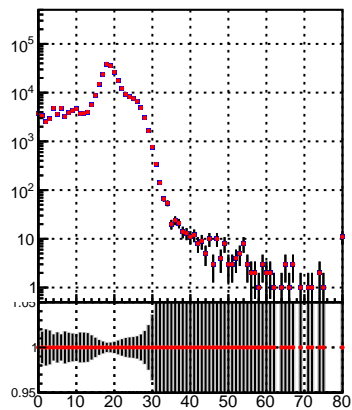

N of simulated tracks vs hit

N of associated tracks (simToReco) vs hit

N of sim

N of associated tracks (simToReco) vs pixel layer

N of simulated tracks vs 3D layer

N of associated tracks (simToReco) vs 3D layer

N of simulated tracks vs 3D layer

N of associated tracks (simToReco) vs 3D layer

■ /data2/legianni/BDT-vs-DNN/real-BDT/CMSSW\_13\_0\_0\_pre4/src/runrem/DQM\_TT\_mkFit\_  
■ DQM\_TT\_mkFitRETEST3\_