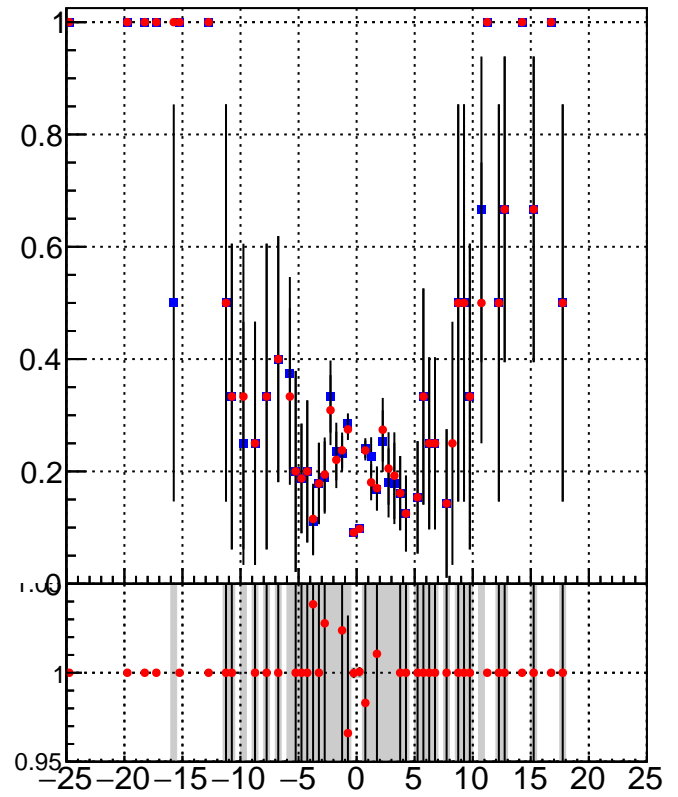

Efficiency vs Dxy**fake+duplicates vs dxy****Efficiency vs Dz**

■ /data2/legianni/BDT-vs-DNN/real-BDT/CMSSW_13_0_0_pre4/src/runrem/DQM_TT_mkFit_
● DQM_TT_mkFitRETEST3_