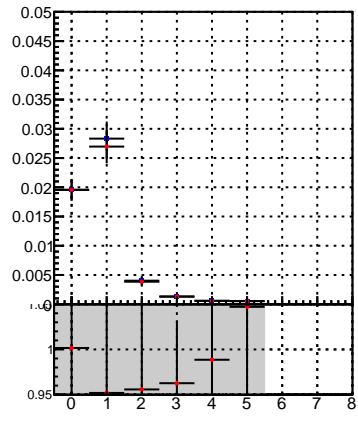

Fake rate vs hit

Duplicates Rate vs hit

Pileup rate vs hit

Fake rate vs hit

Duplicates Rate vs hit

Pileup rate vs hit

Fake rate vs layer

Duplicates Rate vs pixel layer

Pileup rate vs layer

Fake rate vs 3D layer

Duplicates Rate vs layer

Pileup rate vs 3D layer

—●— /data2/legianni/BDT-vs-DNN/real-BDT/CMSSW_13_0_0_pre4/src/runrem/DQM_TT_mkFit_
—●— DQM_TT_mkFitRETEST3