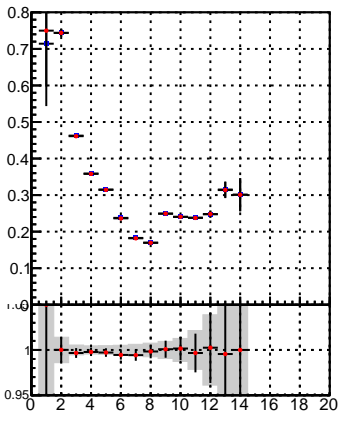

Fake rate vs hit

Duplicates Rate vs hit

Pileup rate vs hit

Fake rate vs hit

Duplicates Rate vs hit

Pileup rate vs hit

Fake rate vs layer

Duplicates Rate vs pixel layer

Pileup rate vs layer

Fake rate vs 3D layer

Duplicates Rate vs layer

Pileup rate vs 3D layer

—●— /data2/legianni/BDT-vs-DNN/real-BDT/CMSSW_13_0_0_pre4/src/runrem/DQM_TT_mkFit_
—●— DQM_TT_mkFitRETEST3