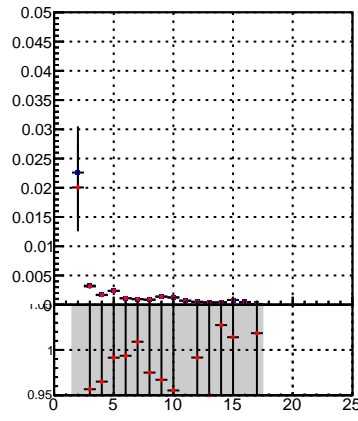

Fake rate vs hit

Duplicates Rate vs hit

Pileup rate vs hit

Fake rate vs hit

Duplicates Rate vs hit

Pileup rate vs hit

Fake rate vs layer

Duplicates Rate vs pixel layer

Pileup rate vs layer

Fake rate vs 3D layer

Duplicates Rate vs layer

Pileup rate vs 3D layer

—●— /data2/legianni/BDT-vs-DNN/real-BDT/CMSSW_13_0_0_pre4/src/runrem/DQM_TT_mkFit_
—●— DQM_TT_mkFitRETEST3