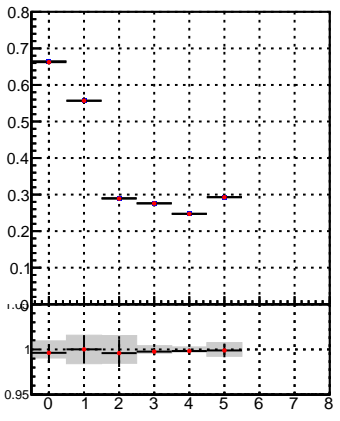

Fake rate vs hit

Duplicates Rate vs hit

Pileup rate vs hit

Fake rate vs hit

Duplicates Rate vs hit

Pileup rate vs hit

Fake rate vs layer

Duplicates Rate vs pixel layer

Pileup rate vs layer

Fake rate vs 3D layer

Duplicates Rate vs layer

Pileup rate vs 3D layer

—●— /data2/legianni/BDT-vs-DNN/real-BDT/CMSSW_13_0_0_pre4/src/runrem/DQM_TT_mkFit_
—●— DQM_TT_mkFitRETEST3