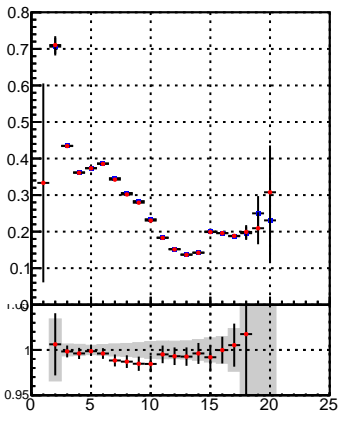

Fake rate vs hit

Duplicates Rate vs hit

Pileup rate vs hit

Fake rate vs hit

Duplicates Rate vs hit

Pileup rate vs hit

Fake rate vs layer

Duplicates Rate vs pixel layer

Pileup rate vs layer

Fake rate vs 3D layer

Duplicates Rate vs layer

Pileup rate vs 3D layer

—●— /data2/legianni/BDT-vs-DNN/real-BDT/CMSSW_13_0_0_pre4/src/runrem/DQM_TT_mkFit_
—●— DQM_TT_mkFitRETEST3