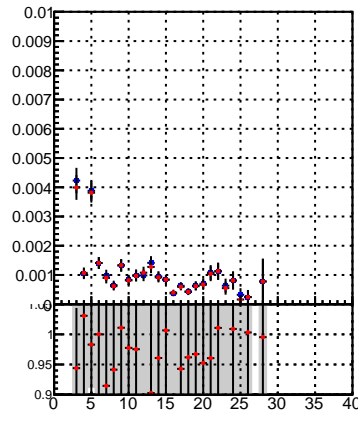

Fake rate vs hit

Duplicates Rate vs hit

Pileup rate vs hit

Fake rate vs hit

Duplicates Rate vs hit

Pileup rate vs hit

Fake rate vs layer

Duplicates Rate vs pixel layer

Pileup rate vs layer

Fake rate vs 3D layer

Duplicates Rate vs layer

Pileup rate vs 3D layer

—●— /data2/legianni/BDT-vs-DNN/real-BDT/CMSSW_13_0_0_pre4/src/runrem/DQM_TT_mkFit_
—●— DQM_TT_mkFitRETEST3