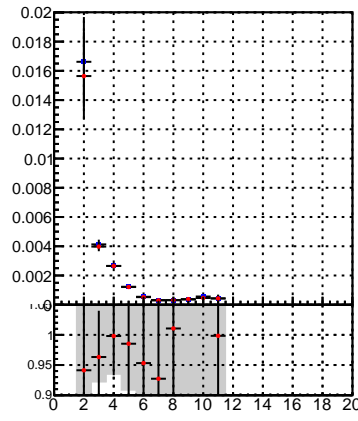

Fake rate vs hit

Duplicates Rate vs hit

Pileup rate vs hit

Fake rate vs hit

Duplicates Rate vs hit

Pileup rate vs hit

Fake rate vs layer

Duplicates Rate vs pixel layer

Pileup rate vs layer

Fake rate vs 3D layer

Duplicates Rate vs layer

Pileup rate vs 3D layer

—●— /data2/legianni/BDT-vs-DNN/real-BDT/CMSSW_13_0_0_pre4/src/runrem/DQM_TT_mkFit_
—●— DQM_TT_mkFitRETEST3