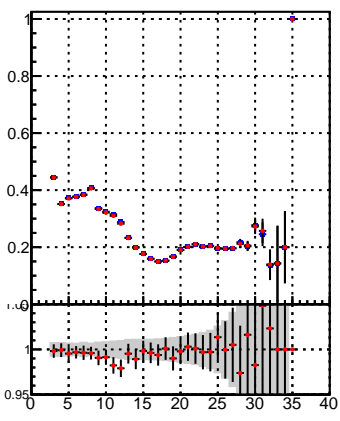

Fake rate vs hit

Duplicates Rate vs hit

Pileup rate vs hit

Fake rate vs hit

Duplicates Rate vs hit

Pileup rate vs hit

Fake rate vs layer

Duplicates Rate vs pixel layer

Pileup rate vs layer

Fake rate vs 3D layer

Duplicates Rate vs layer

Pileup rate vs 3D layer

—●— /data2/legianni/BDT-vs-DNN/real-BDT/CMSSW_13_0_0_pre4/src/runrem/DQM_TT_mkFit_
—●— DQM_TT_mkFitRETEST3