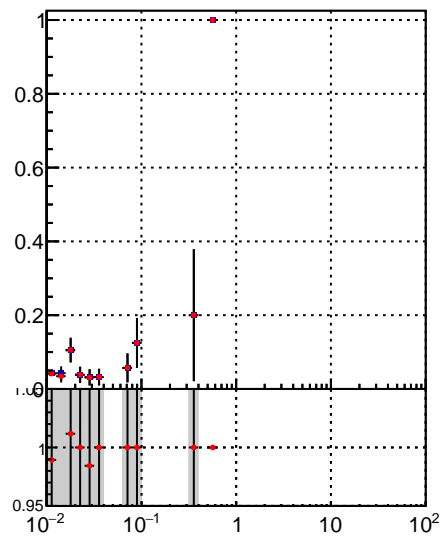

**Fake rate vs vertpos****Duplicates Rate vs vertpos****Pileup rate vs vertpos**
**Fake rate vs v**  
—•— /data2/legianni/BDT-vs-DNN/real-BDT/CMSSW\_13\_0\_0\_pre4/src/runrem/DQM\_TT\_mkFit\_  
—•— DQM\_TT\_mkFitRETEST3\_
**Fake rate vs. sim PV z****Duplicates Rate vs sim PV z****Pileup rate vs. sim PV z**