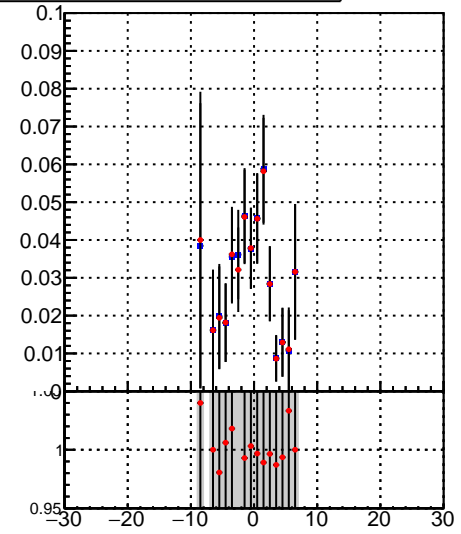

**Fake rate vs vertpos****Duplicates Rate vs vertpos****Pileup rate vs vertpos**
**Fake rate vs v**  
—•— /data2/legianni/BDT-vs-DNN/real-BDT/CMSSW\_13\_0\_0\_pre4/src/runrem/DQM\_TT\_mkFit\_  
—•— DQM\_TT\_mkFitRETEST3\_
**Fake rate vs. sim PV z****Duplicates Rate vs sim PV z****Pileup rate vs. sim PV z**