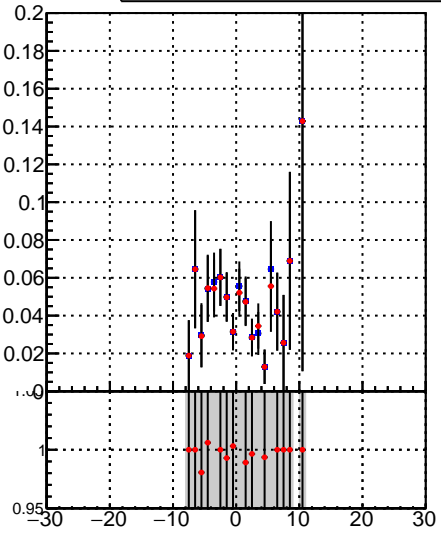

**Fake rate vs vertpos****Duplicates Rate vs vertpos****Pileup rate vs vertpos**
**Fake rate vs v**  
—•— /data2/legianni/BDT-vs-DNN/real-BDT/CMSSW\_13\_0\_0\_pre4/src/runrem/DQM\_TT\_mkFit\_  
—•— DQM\_TT\_mkFitRETEST3\_
**Fake rate vs. sim PV z****Duplicates Rate vs sim PV z****Pileup rate vs. sim PV z**