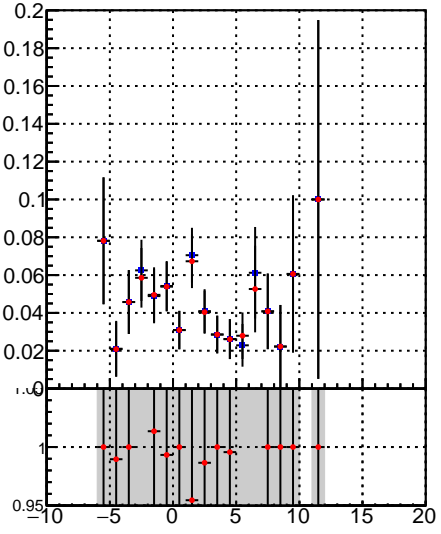

**Fake rate vs vertpos****Duplicates Rate vs vertpos****Pileup rate vs vertpos**
**Fake rate vs v**  
—•— /data2/legianni/BDT-vs-DNN/real-BDT/CMSSW\_13\_0\_0\_pre4/src/runrem/DQM\_TT\_mkFit\_  
—•— DQM\_TT\_mkFitRETEST3\_
**Fake rate vs. sim PV z****Duplicates Rate vs sim PV z****Pileup rate vs. sim PV z**