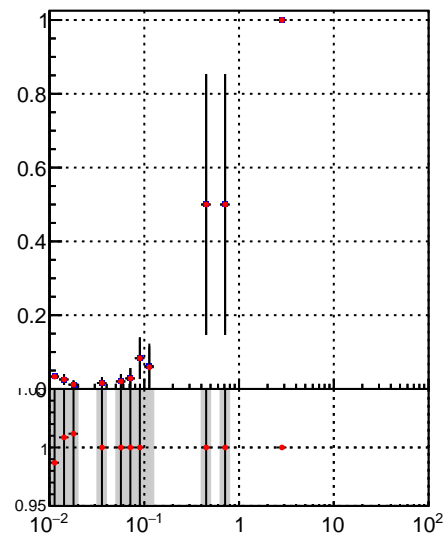

**Fake rate vs vertpos****Duplicates Rate vs vertpos****Pileup rate vs vertpos**
**Fake rate vs v**  
—•— /data2/legianni/BDT-vs-DNN/real-BDT/CMSSW\_13\_0\_0\_pre4/src/runrem/DQM\_TT\_mkFit\_  
—•— DQM\_TT\_mkFitRETEST3\_
**Fake rate vs. sim PV z****Duplicates Rate vs sim PV z****Pileup rate vs. sim PV z**