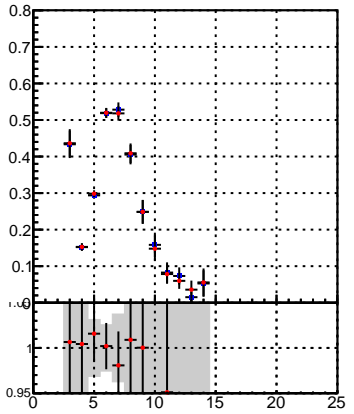

fake+duplicates vs hits

■ /data2/legianni/BDT-vs-DNN/real-BDT/CMSSW\_13\_0\_0\_pre4/src/runrem/DQM\_TT\_mkFit\_  
● DQM\_TT\_mkFitRETEST3\_

fake+duplicates vs pixel layers

fake+duplicates vs 3D layers