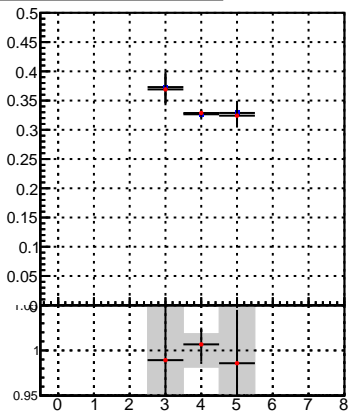

fake+duplicates vs hits

■ /data2/legianni/BDT-vs-DNN/real-BDT/CMSSW\_13\_0\_0\_pre4/src/runrem/DQM\_TT\_mkFit\_  
● DQM\_TT\_mkFitRETEST3\_

fake+duplicates vs pixel layers

fake+duplicates vs 3D layers