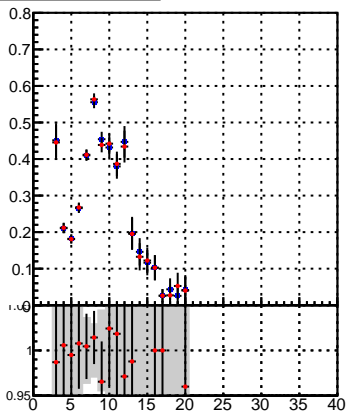

fake+duplicates vs hits

■ /data2/legianni/BDT-vs-DNN/real-BDT/CMSSW\_13\_0\_0\_pre4/src/runrem/DQM\_TT\_mkFit\_  
● DQM\_TT\_mkFitRETEST3\_

fake+duplicates vs pixel layers

fake+duplicates vs 3D layers