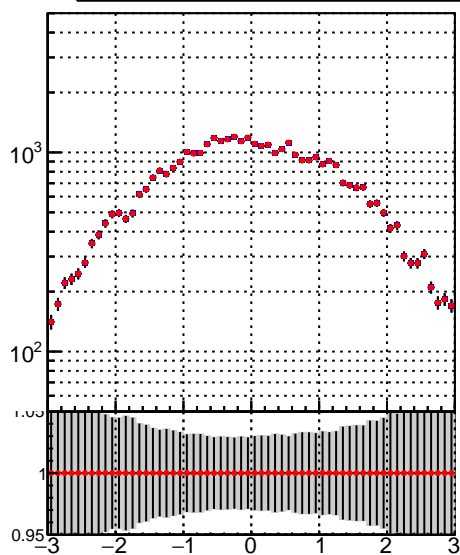

N of simulated tracks vs pT**N of associated tracks (simToReco) vs pT**

Legend:

- /data2/legianni/BDT-vs-DNN/real-BDT/CMSSW_13_0_0_pre4/src/runrem/DQM_TT_mkFit_
- DQM_TT_mkFitRETEST3_

N of simulated tracks vs phi**N of simulated tracks vs phi****N of associated tracks (simToReco) vs phi**