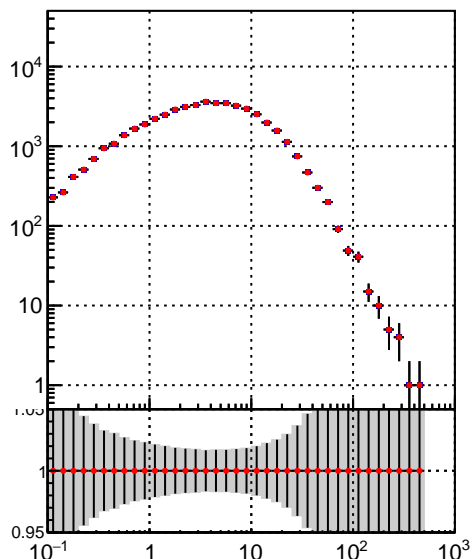

N of simulated tracks vs pT**N of associated tracks (simToReco) vs pT**

Legend:

- /data2/legianni/BDT-vs-DNN/real-BDT/CMSSW_13_0_0_pre4/src/runrem/DQM_TT_mkFit_
- DQM_TT_mkFitRETEST3_

N of simulated tracks vs phi**N of simulated tracks vs phi****N of associated tracks (simToReco) vs phi**