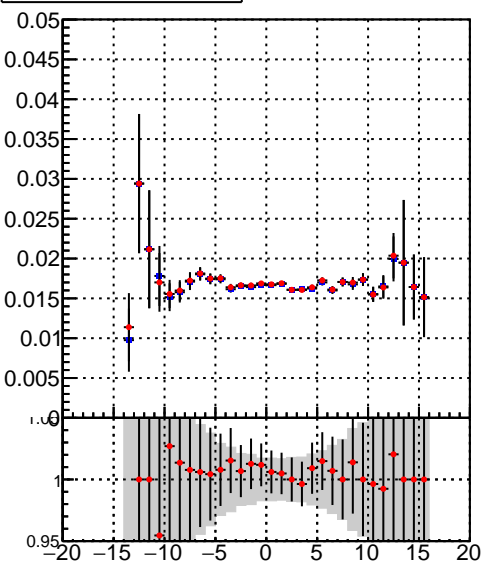

Efficiency vs vertpos**fake+duplicates vs vert r**

■ /data2/legianni/BDT-vs-DNN/real-BDT/CMSSW_13_0_0_pre4/src/runrem/DQM_TT_mkFit_
● DQM_TT_mkFitRETEST3_

Efficiency**Efficiency vs. sim PV z****fake+duplicates vs Sim. PV z**