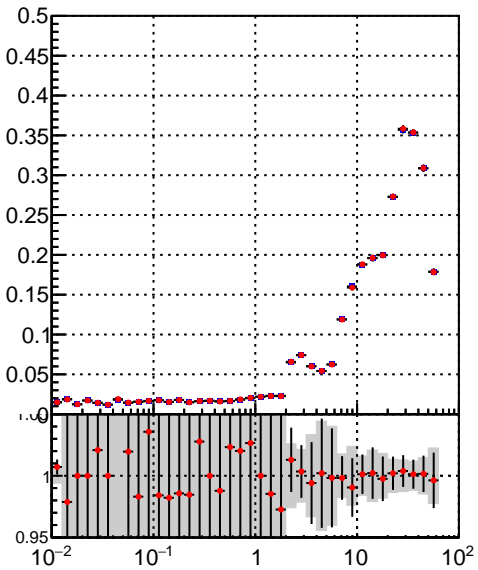

Efficiency vs vertpos**fake+duplicates vs vert r**

■ /data2/legianni/BDT-vs-DNN/real-BDT/CMSSW_13_0_0_pre4/src/runrem/DQM_TT_mkFit_
● DQM_TT_mkFitRETEST3_

Efficiency**Efficiency vs. sim PV z****fake+duplicates vs Sim. PV z**