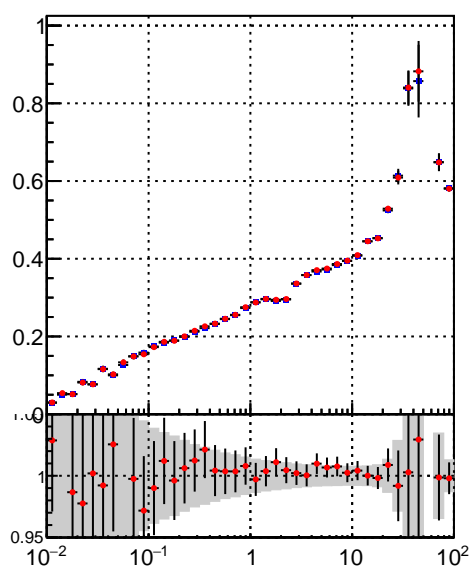

Efficiency vs vertpos**fake+duplicates vs vert r**

■ /data2/legianni/BDT-vs-DNN/real-BDT/CMSSW_13_0_0_pre4/src/runrem/DQM_TT_mkFit_
● DQM_TT_mkFitRETEST3_

Efficiency**Efficiency vs. sim PV z****fake+duplicates vs Sim. PV z**