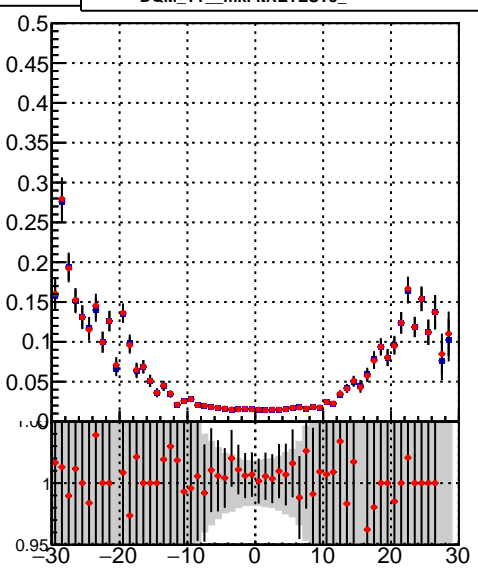

Efficiency vs vertpos**fake+duplicates vs vert r**

■ /data2/legianni/BDT-vs-DNN/real-BDT/CMSSW_13_0_0_pre4/src/runrem/DQM_TT_mkFit_
● DQM_TT_mkFitRETEST3_

Efficiency**Efficiency vs. sim PV z****fake+duplicates vs Sim. PV z**