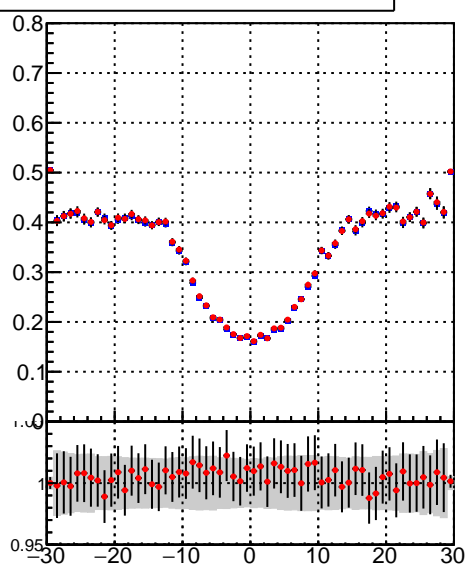

Efficiency vs vertpos**fake+duplicates vs vert r**

■ /data2/legianni/BDT-vs-DNN/real-BDT/CMSSW_13_0_0_pre4/src/runrem/DQM_TT_mkFit_
● DQM_TT_mkFitRETEST3_

Efficiency**Efficiency vs. sim PV z****fake+duplicates vs Sim. PV z**