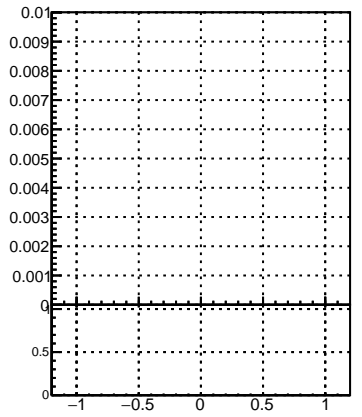

Pileup rate vs dz(PV)

Fake rate vs dzpv

Duplicates Rate vs Dz(PV)

Pileup rate vs dz(PV)

—●— /data2/legianni/BDT-vs-DNN/real-BDT/CMSSW_13_0_0_pre4/src/runrem/DQM_TT_mkFit_
-.-●-.- DQM_TT_mkFitRETEST3