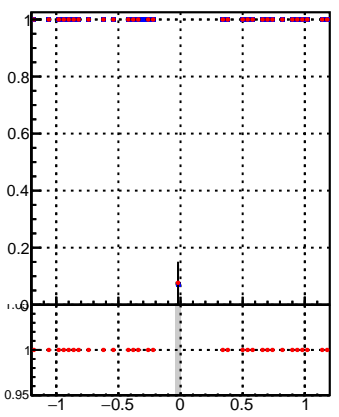

Fake rate vs dxypv

Duplicates Rate vs Dxy(PV)

Pileup rate vs dxy(PV)

Fake rate vs d

Duplicates Rate vs Dxy(PV)

Pileup rate vs dxy(PV)

Fake rate vs dzpv

Duplicates Rate vs Dz(PV)

Pileup rate vs dz(PV)

Fake rate vs dzpv

Duplicates Rate vs Dz(PV)

Pileup rate vs dz(PV)

—●— /data2/legianni/BDT-vs-DNN/real-BDT/CMSSW_13_0_0_pre4/src/runrem/DQM_TT_mkFit_
-.-●-.- DQM_TT_mkFitRETEST3