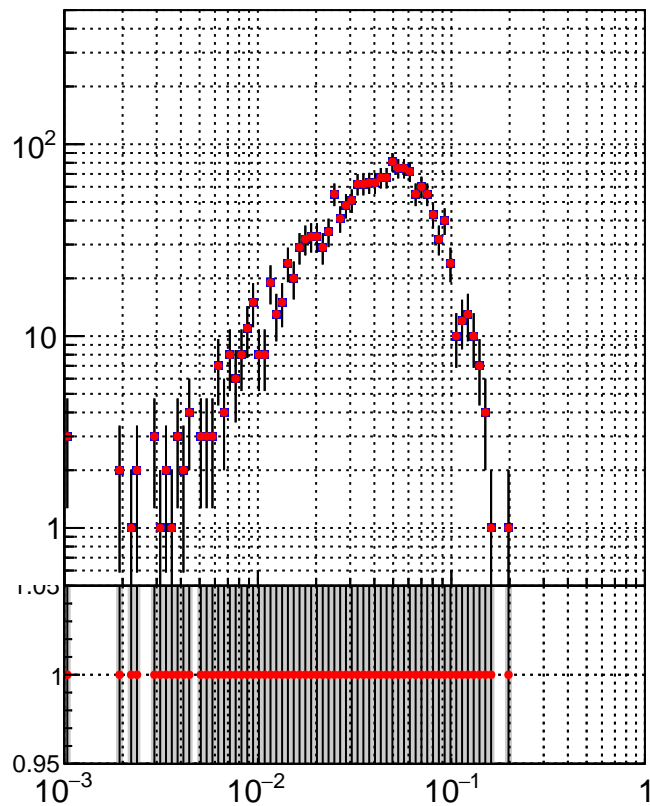

N of simulated tracks vs dR

N of associated tracks (simToReco) vs dR

N of simulated trac

■ /data2/legianni/BDT-vs-DNN/real-BDT/CMSSW_13_0_0_pre4/src/runrem/DQM_TT_mkFit_
● DQM_TT_mkFitRETEST3_