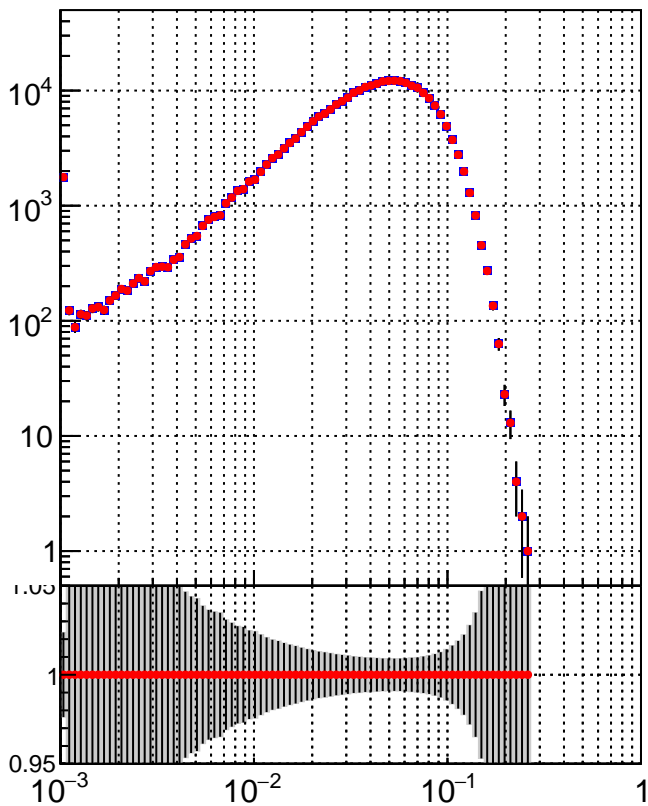

N of simulated tracks vs dR

N of associated tracks (simToReco) vs dR

N of simulated trac

■ /data2/legianni/BDT-vs-DNN/real-BDT/CMSSW_13_0_0_pre4/src/runrem/DQM_TT_mkFit_
● DQM_TT_mkFitRETEST3_