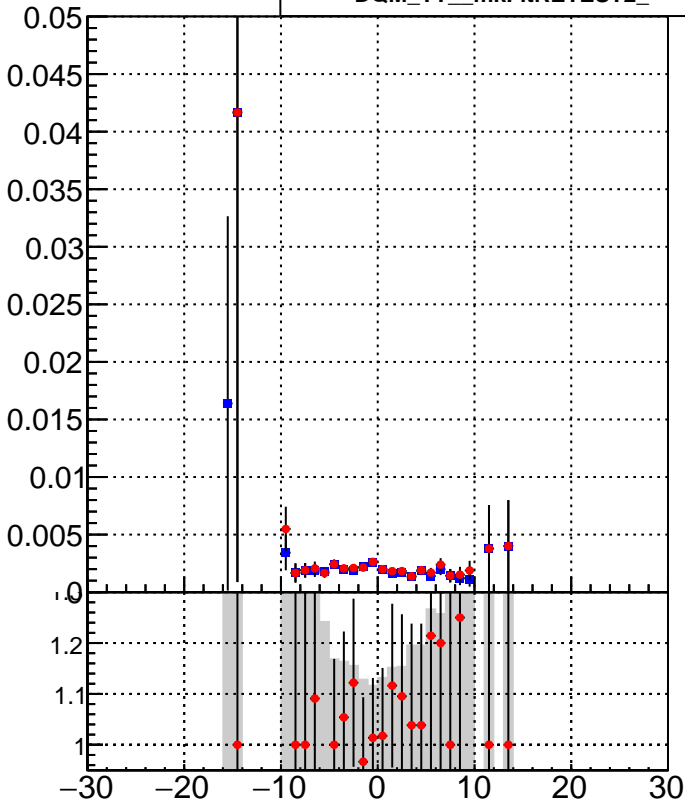

Efficiency vs Dxy**fake+duplicates vs dxy****Efficiency vs Dz**

■ /data2/legianni/BDT-vs-DNN/real-BDT/CMSSW_13_0_0_pre4/src/runrem/DQM_TT_mkFit_
● DQM_TT_mkFitRETEST2_