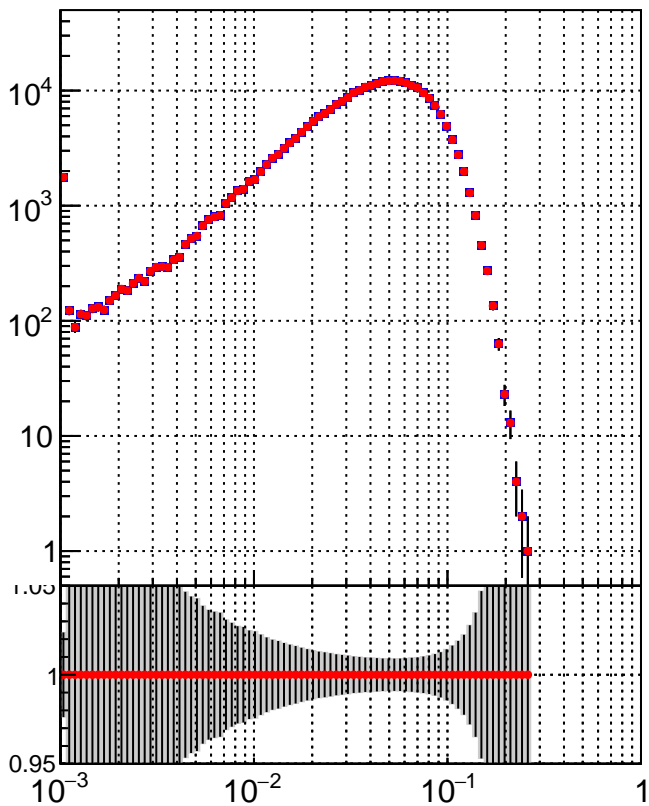

N of simulated tracks vs dR

N of associated tracks (simToReco) vs dR

N of simulated trac

■ /data2/legianni/BDT-vs-DNN/real-BDT/CMSSW_13_0_0_pre4/src/runrem/DQM_TT_mkFit_
■ DQM_TT_mkFitRETEST2_