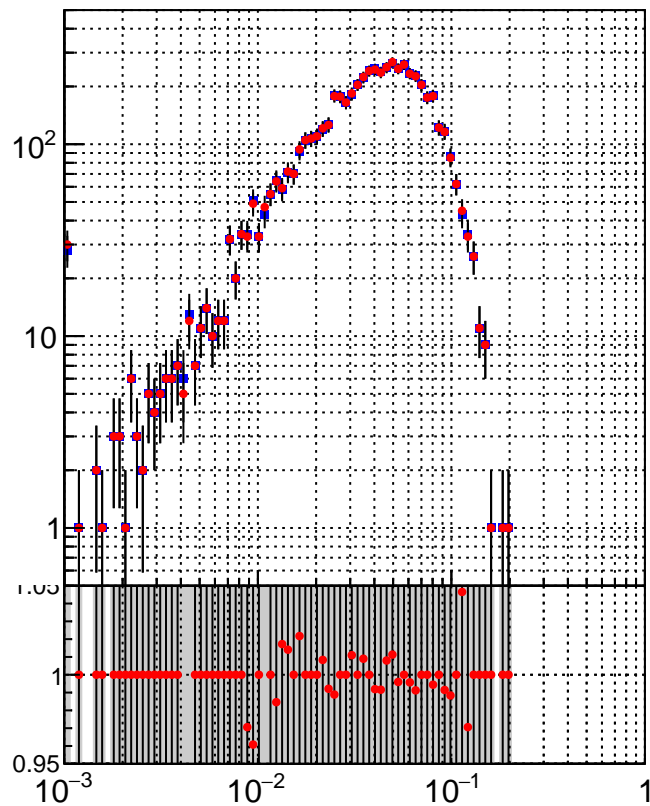

N of simulated tracks vs dR

N of associated tracks (simToReco) vs dR

N of simulated trac

■ /data2/legianni/BDT-vs-DNN/real-BDT/CMSSW_13_0_0_pre4/src/runrem/DQM_TT_mkFit_
■ DQM_TT_mkFitRETEST2_