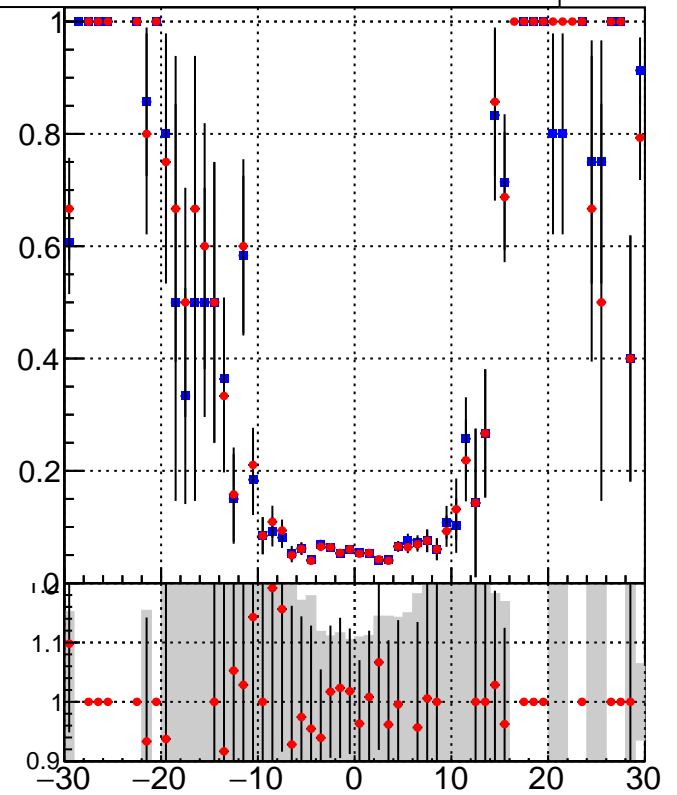

Efficiency vs Dxy**fake+duplicates vs dxy****Efficiency vs Dz**

■ /data2/legianni/BDT-vs-DNN/real-BDT/CMSSW_13_0_0_pre4/src/runrem/DQM_TT_mkFit_
● DQM_TT_mkFitRETEST2_