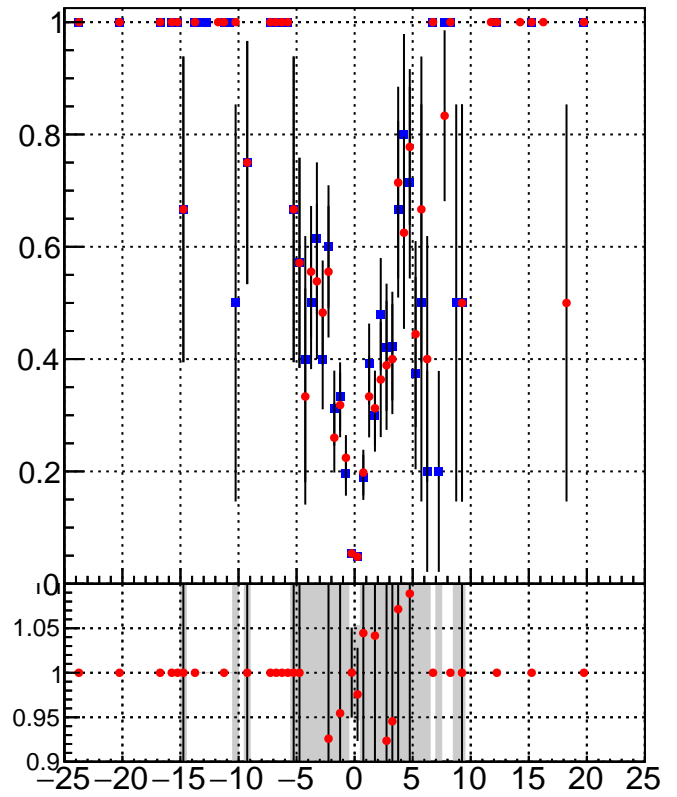

Efficiency vs Dxy**fake+duplicates vs dxy****Efficiency vs Dz**

■ /data2/legianni/BDT-vs-DNN/real-BDT/CMSSW_13_0_0_pre4/src/runrem/DQM_TT_mkFit_
● DQM_TT_mkFitRETEST2_