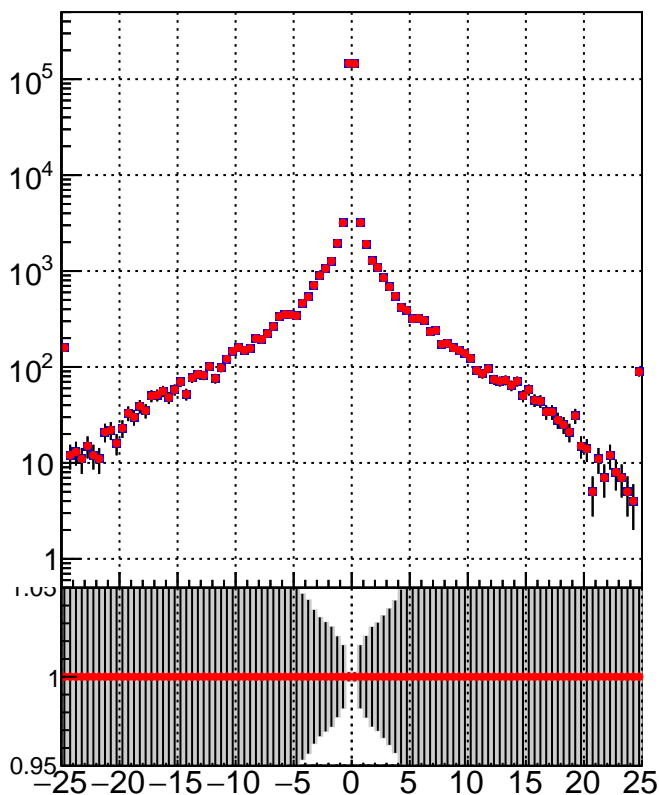

N of simulated tracks vs dxy

N of associated tracks (simToReco) vs dxy

N of simulated track

Legend:  
- Blue square: /data2/legianni/BDT-vs-DNN/real-BDT/CMSSW\_13\_0\_0\_pre4/src/runrem/DQM\_TT\_mkFit\_  
- Red circle: DQM\_TT\_mkFitRETEST2\_