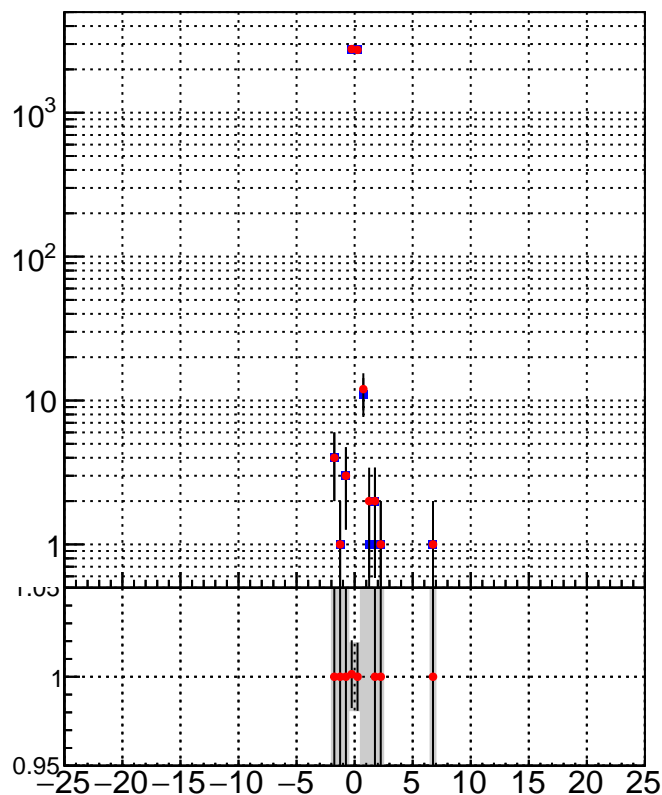

N of simulated tracks vs dxy

N of associated tracks (simToReco) vs dxy

N of simulated track

Legend:  
- Blue square: /data2/legianni/BDT-vs-DNN/real-BDT/CMSSW\_13\_0\_0\_pre4/src/runrem/DQM\_TT\_mkFit\_  
- Red circle: DQM\_TT\_mkFitRETEST2\_