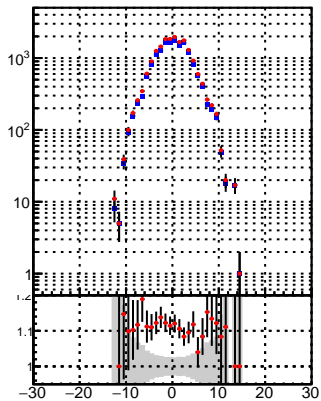

N of reco track vs dxy

N of associated (recoToSim) tracks vs dxy

N of associated (recoToSim) looper tracks vs dxy

N of reco track vs dz

N of associated (recoToSim) tracks vs dz

N of associated (recoToSim) looper tracks vs dz