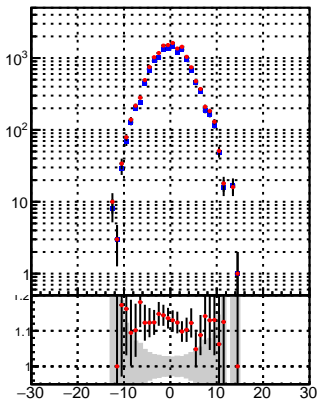

N of reco track vs dxy

N of associated (recoToSim) tracks vs dxy

N of associated (recoToSim) looper tracks vs dxy

N of reco track vs dz

N of associated (recoToSim) tracks vs dz

N of associated (recoToSim) looper tracks vs dz