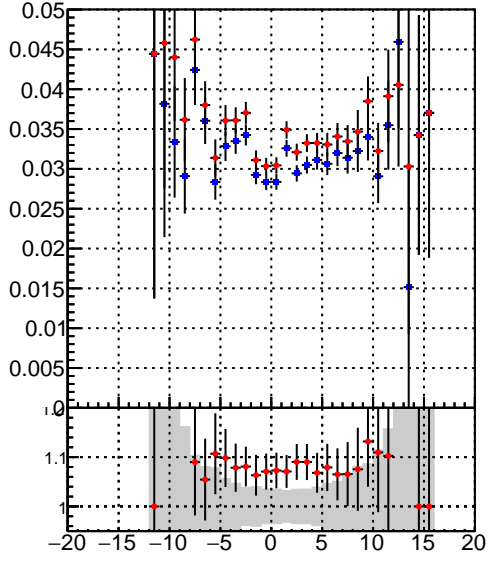

Efficiency vs vertpos**fake+duplicates vs vert r**

■ `/data2/legianni/BDT-vs-DNN/real-BDT/CMSSW_13_0_0_pre4/src/runrem/DQM_TT_mkFit_`
● `DQM_TT_mkFitRETEST2_`

Efficiency vs sim PV z**Efficiency vs. sim PV z****fake+duplicates vs Sim. PV z**