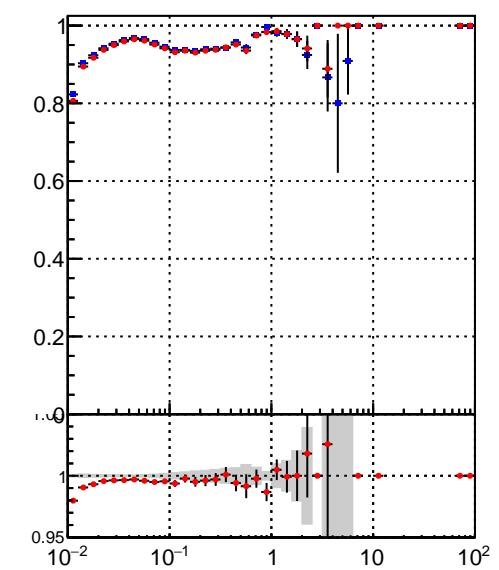

Efficiency vs vertpos**fake+duplicates vs vert r**

■ `/data2/legianni/BDT-vs-DNN/real-BDT/CMSSW_13_0_0_pre4/src/runrem/DQM_TT_mkFit_`
● `DQM_TT_mkFitRETEST2_`

Efficiency vs sim PV z**Efficiency vs. sim PV z****fake+duplicates vs Sim. PV z**