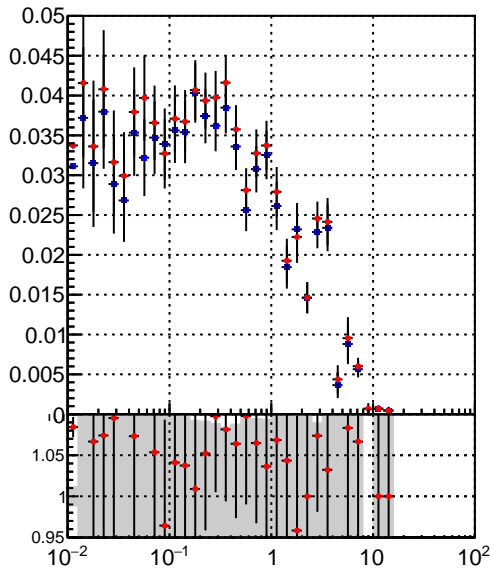

Efficiency vs vertpos**fake+duplicates vs vert r**

■ `/data2/legianni/BDT-vs-DNN/real-BDT/CMSSW_13_0_0_pre4/src/runrem/DQM_TT_mkFit_`
● `DQM_TT_mkFitRETEST2_`

Efficiency vs sim PV z**Efficiency vs. sim PV z****fake+duplicates vs Sim. PV z**