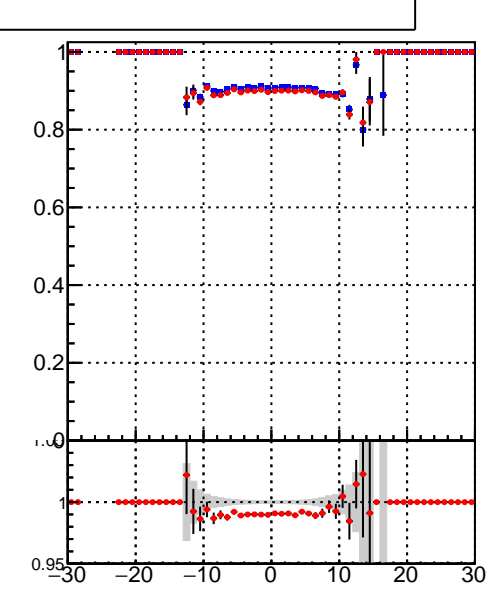

Efficiency vs vertpos**fake+duplicates vs vert r**

■ `/data2/legianni/BDT-vs-DNN/real-BDT/CMSSW_13_0_0_pre4/src/runrem/DQM_TT_mkFit_`
● `DQM_TT_mkFitRETEST2_`

Efficiency vs sim PV z**Efficiency vs. sim PV z****fake+duplicates vs Sim. PV z**