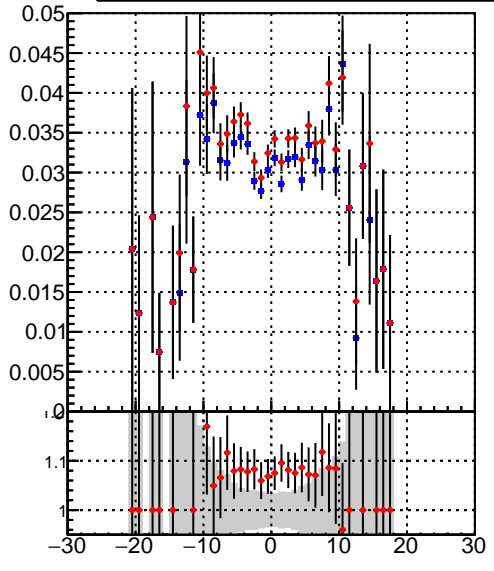

Efficiency vs vertpos**fake+duplicates vs vert r**

■ `/data2/legianni/BDT-vs-DNN/real-BDT/CMSSW_13_0_0_pre4/src/runrem/DQM_TT_mkFit_`
● `DQM_TT_mkFitRETEST2_`

Efficiency vs sim PV z**Efficiency vs. sim PV z****fake+duplicates vs Sim. PV z**