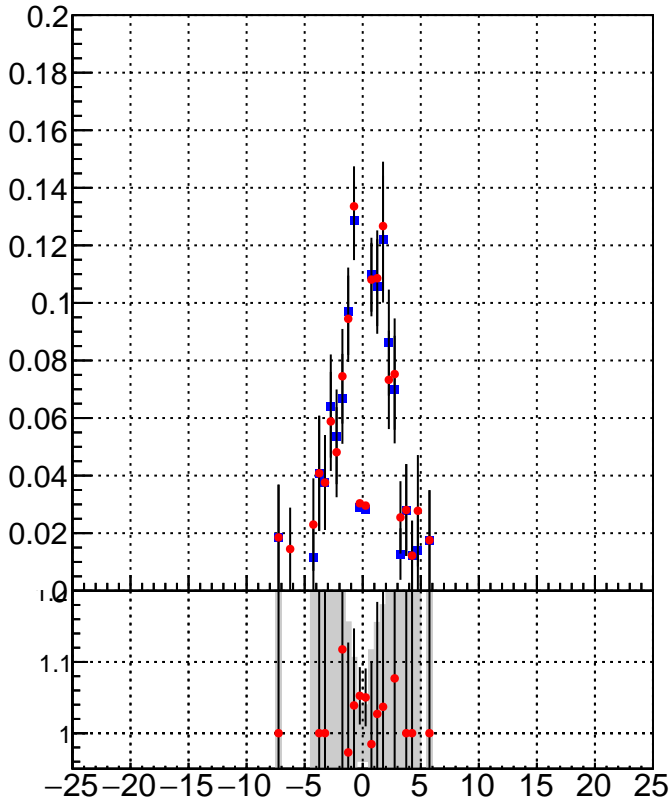

Efficiency vs Dxy

Efficiency vs Dz

 -  /data2/legianni/BDT-vs-DNN/real-BDT/CMSSW_13_0_0_pre4/src/runrem/DQM_TT_mkFit_
 -  DQM_TT_mkFitRETEST2_