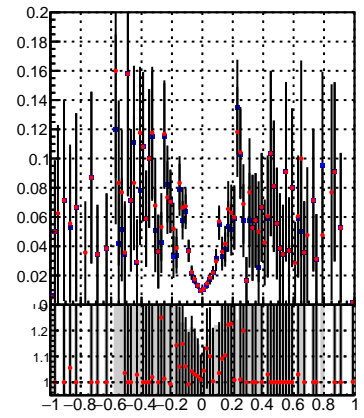

Efficiency vs Dxy(PV)

Efficiency vs `/data2/legianni/BDT-vs-DNN/real-BDT/CMSSW_13_0_0_pre4/src/runrem/DQM_TT_mkFit_`
`DQM_TT_mkFitRETEST2_`

Efficiency vs Dz(PV)

Efficiency vs Dz(PV)