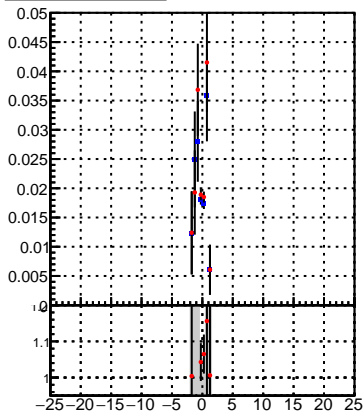

Efficiency vs Dxy(PV)

Efficiency vs `/data2/legianni/BDT-vs-DNN/real-BDT/CMSSW_13_0_0_pre4/src/runrem/DQM_TT_mkFit_`
`DQM_TT_mkFitRETEST2_`

Efficiency vs Dz(PV)

Efficiency vs Dz(PV)