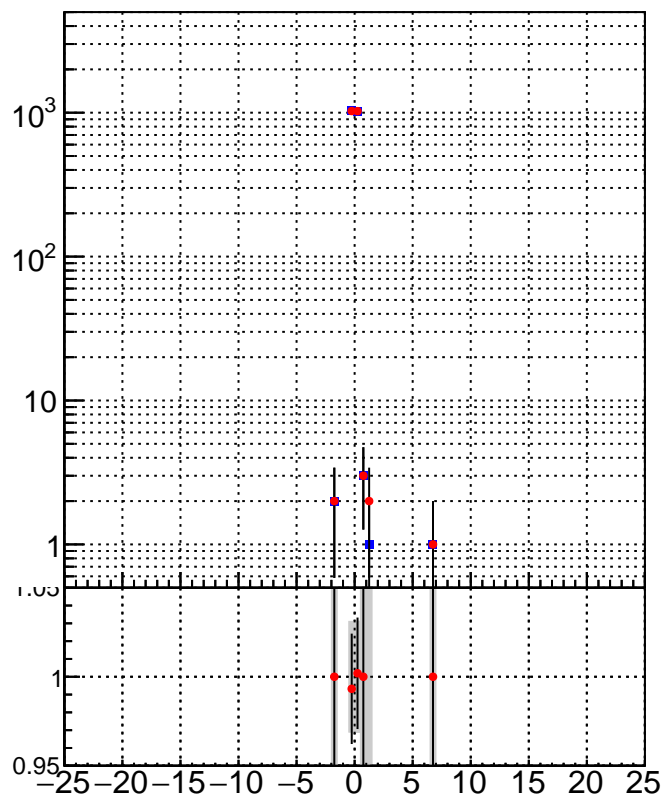

N of simulated tracks vs dxy

N of associated tracks (simToReco) vs dxy

N of simulated track

Legend:  
- /data2/legianni/BDT-vs-DNN/real-BDT/CMSSW\_13\_0\_0\_pre4/src/runrem/DQM\_TT\_mkFit\_  
- DQM\_TT\_mkFitRETEST2\_