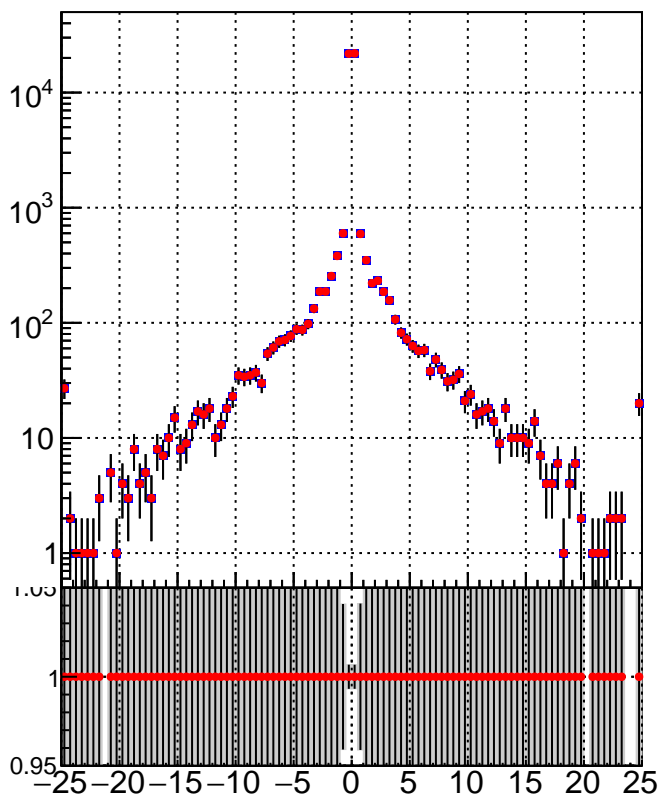

N of simulated tracks vs dxy

N of associated tracks (simToReco) vs dxy

N of simulated track

Legend:  
- /data2/legianni/BDT-vs-DNN/real-BDT/CMSSW\_13\_0\_0\_pre4/src/runrem/DQM\_TT\_mkFit\_  
- DQM\_TT\_mkFitRETEST2\_