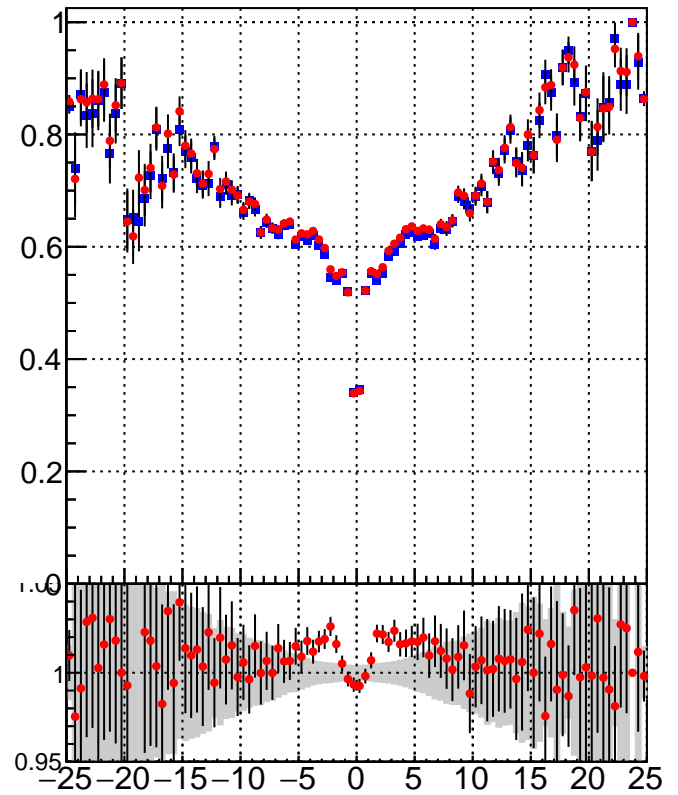

Efficiency vs Dxy**fake+duplicates vs dxy****Efficiency vs Dz**

■ /data2/legianni/BDT-vs-DNN/real-BDT/CMSSW_13_0_0_pre4/src/runrem/DQM_TT_mkFit_
● DQM_TT_mkFitRETEST2_