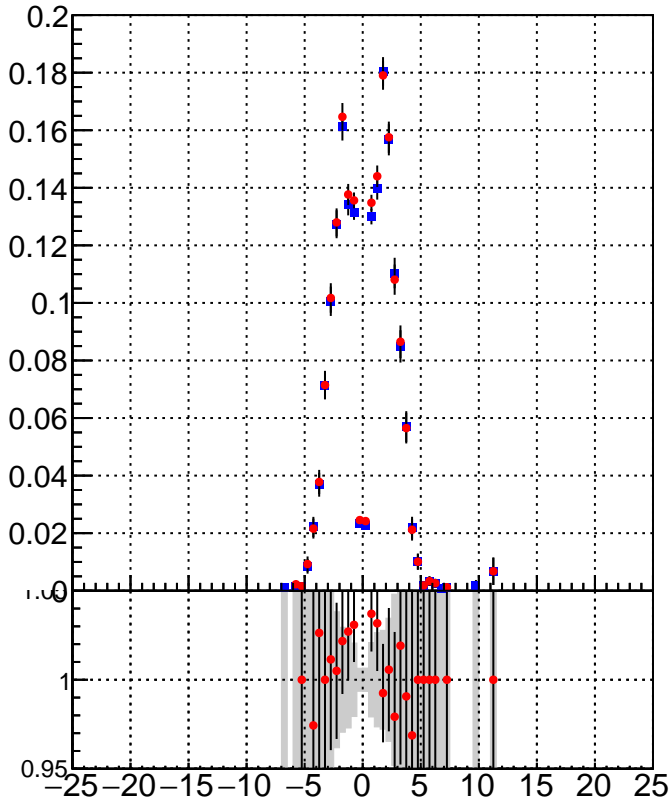

Efficiency vs Dxy**fake+duplicates vs dxy****Efficiency vs Dz**

■ /data2/legianni/BDT-vs-DNN/real-BDT/CMSSW_13_0_0_pre4/src/runrem/DQM_TT_mkFit_
● DQM_TT_mkFitRETEST2_