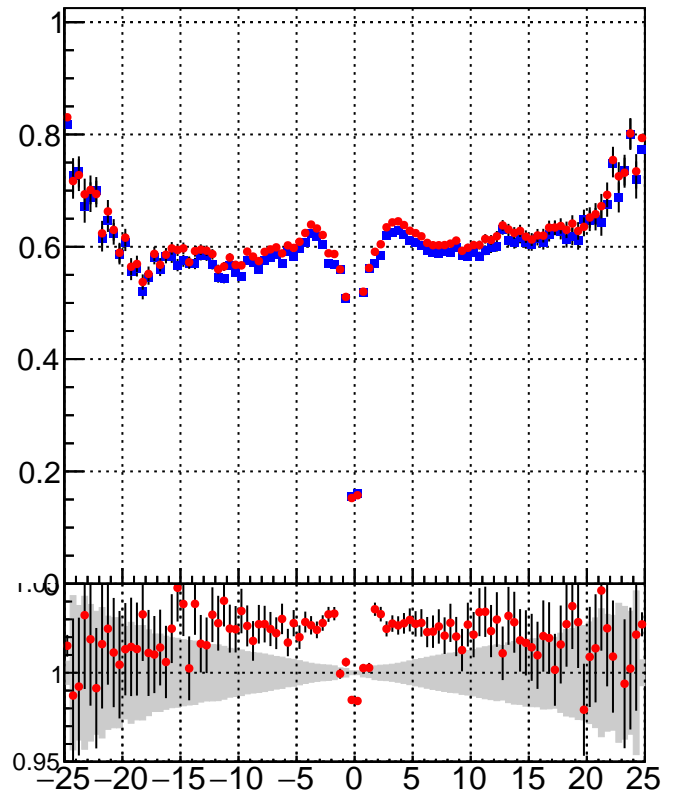

**Efficiency vs Dxy****fake+duplicates vs dxy****Efficiency vs Dz**

■ /data2/legianni/BDT-vs-DNN/real-BDT/CMSSW\_13\_0\_0\_pre4/src/runrem/DQM\_TT\_mkFit\_  
● DQM\_TT\_mkFitRETEST2\_