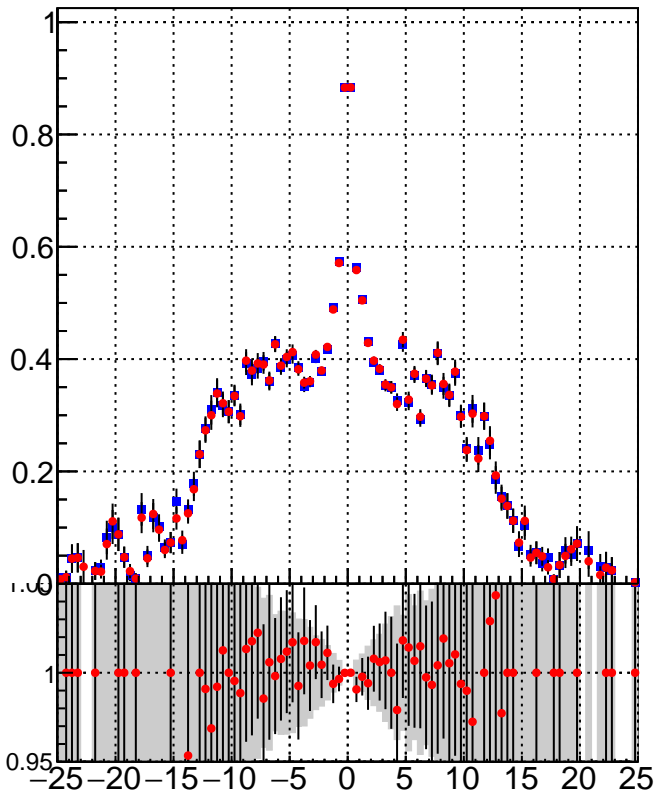

**Efficiency vs Dxy****fake+duplicates vs dxy****Efficiency vs Dz**

■ /data2/legianni/BDT-vs-DNN/real-BDT/CMSSW\_13\_0\_0\_pre4/src/runrem/DQM\_TT\_mkFit\_  
● DQM\_TT\_mkFitRETEST2\_