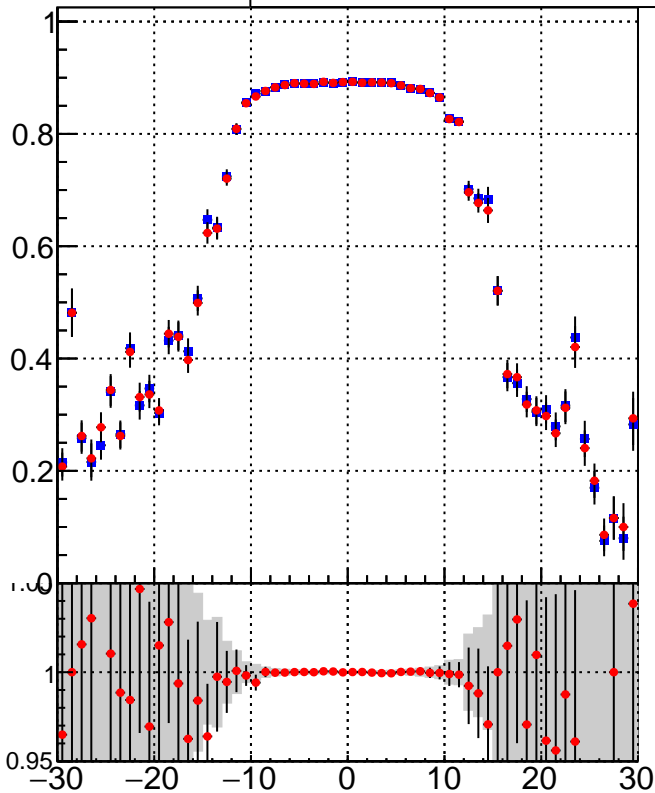

**Efficiency vs Dxy****fake+duplicates vs dxy****Efficiency vs Dz**

■ /data2/legianni/BDT-vs-DNN/real-BDT/CMSSW\_13\_0\_0\_pre4/src/runrem/DQM\_TT\_mkFit\_  
● DQM\_TT\_mkFitRETEST2\_