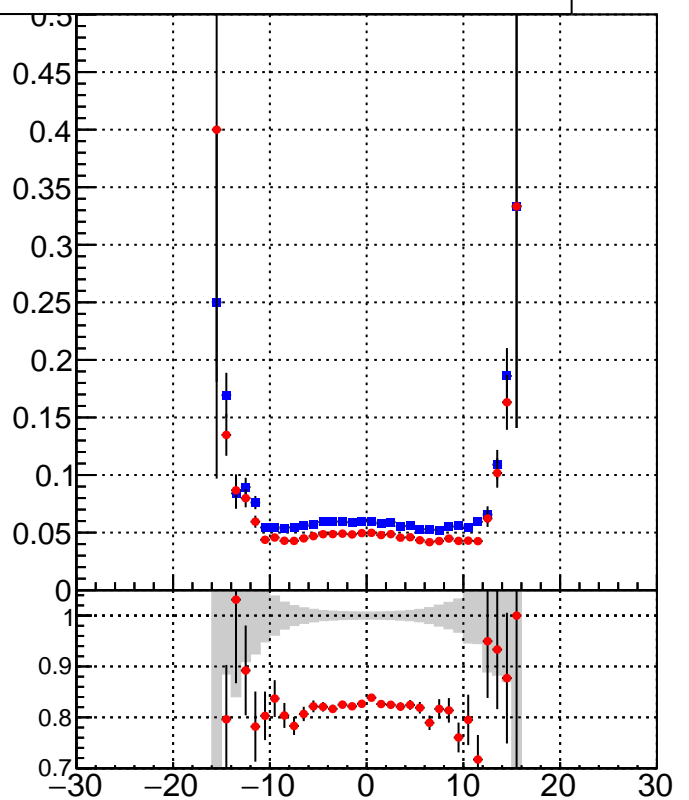

Efficiency vs Dxy**fake+duplicates vs dxy****Efficiency vs Dz**

■ /data2/legianni/BDT-vs-DNN/real-BDT/CMSSW_13_0_0_pre4/src/runrem/DQM_TT_mkFit_
● DQM_TT_mkFitRETEST2_