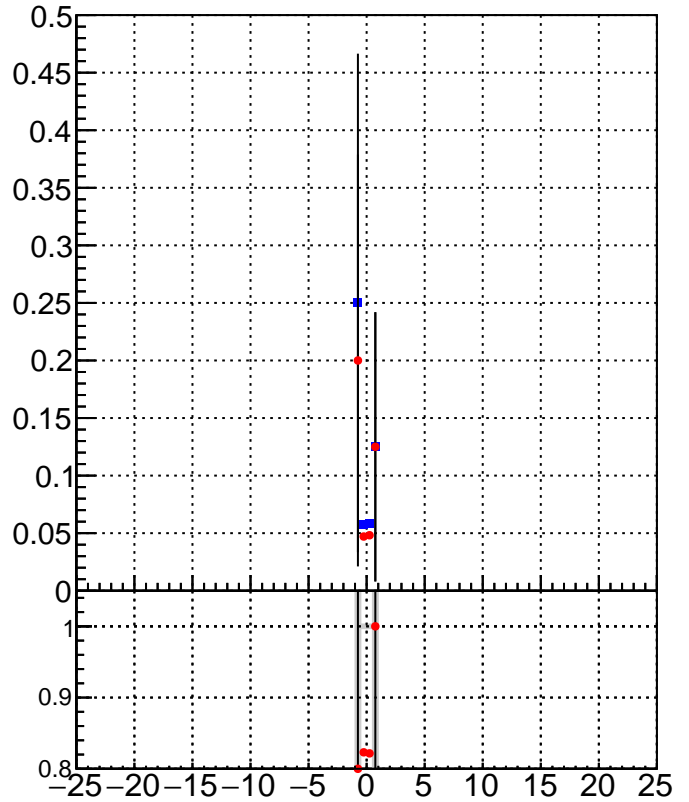

Efficiency vs Dxy**fake+duplicates vs dxy****Efficiency vs Dz**

■ /data2/legianni/BDT-vs-DNN/real-BDT/CMSSW_13_0_0_pre4/src/runrem/DQM_TT_mkFit_
● DQM_TT_mkFitRETEST2_