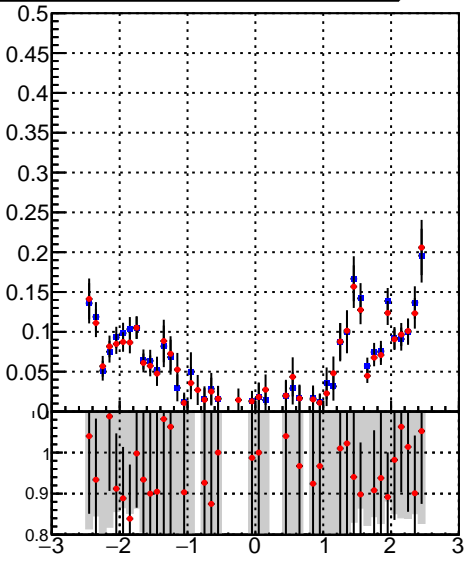

Efficiency vs p_T **fake+duplicates vs p_T** 

Legend:
 - /data2/legianni/BDT-vs-DNN/real-BDT/CMSSW_13_0_0_pre4/src/runrem/DQM_TT_mkFit_
 - DQM_TT_mkFitRETEST2_

**Efficiency vs ϕ** **fake+duplicates vs ϕ** 