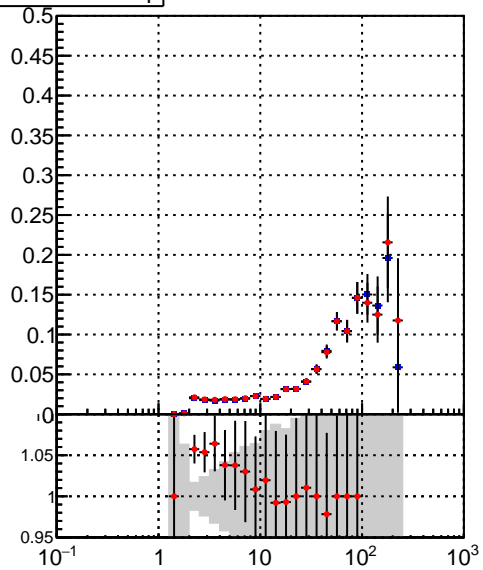

Efficiency vs p_T **fake+duplicates vs p_T** 

Legend:
 - /data2/legianni/BDT-vs-DNN/real-BDT/CMSSW_13_0_0_pre4/src/runrem/DQM_TT_mkFit_
 - DQM_TT_mkFitRETEST2_

**Efficiency vs ϕ** **fake+duplicates vs ϕ** 