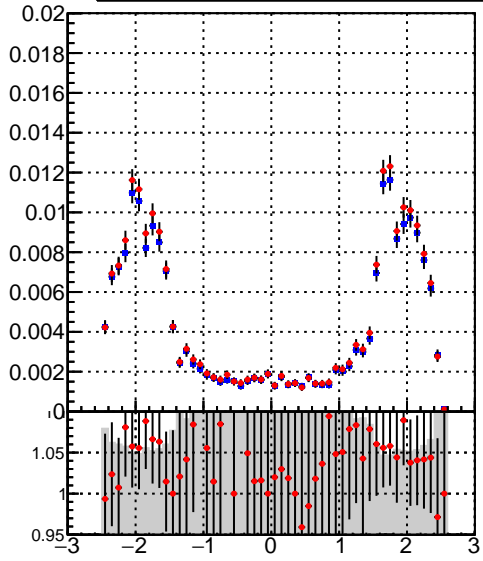

Efficiency vs p_T **fake+duplicates vs p_T** 

Legend:
 - /data2/legianni/BDT-vs-DNN/real-BDT/CMSSW_13_0_0_pre4/src/runrem/DQM_TT_mkFit_
 - DQM_TT_mkFitRETEST2_

**Efficiency vs ϕ** **fake+duplicates vs ϕ** 