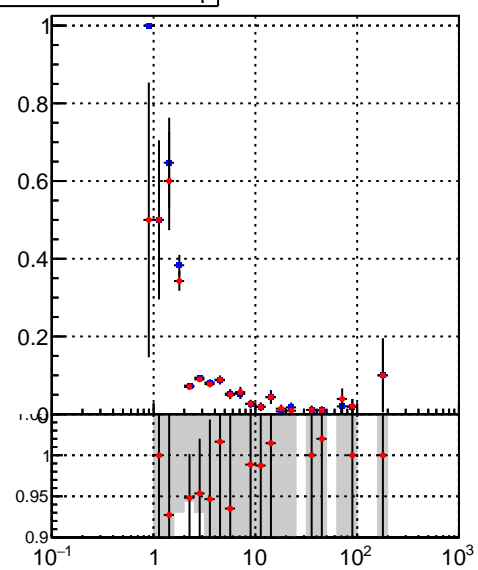

Efficiency vs p_T **fake+duplicates vs p_T** 

Legend:
 - /data2/legianni/BDT-vs-DNN/real-BDT/CMSSW_13_0_0_pre4/src/runrem/DQM_TT_mkFit_
 - DQM_TT_mkFitRETEST2_

**Efficiency vs ϕ** **fake+duplicates vs ϕ** 