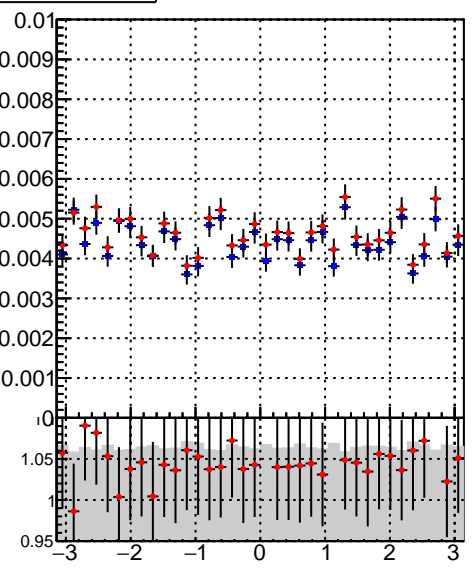

Efficiency vs p_T **fake+duplicates vs p_T** 

Legend:
 - /data2/legianni/BDT-vs-DNN/real-BDT/CMSSW_13_0_0_pre4/src/runrem/DQM_TT_mkFit_
 - DQM_TT_mkFitRETEST2_

**Efficiency vs ϕ** **fake+duplicates vs ϕ** 