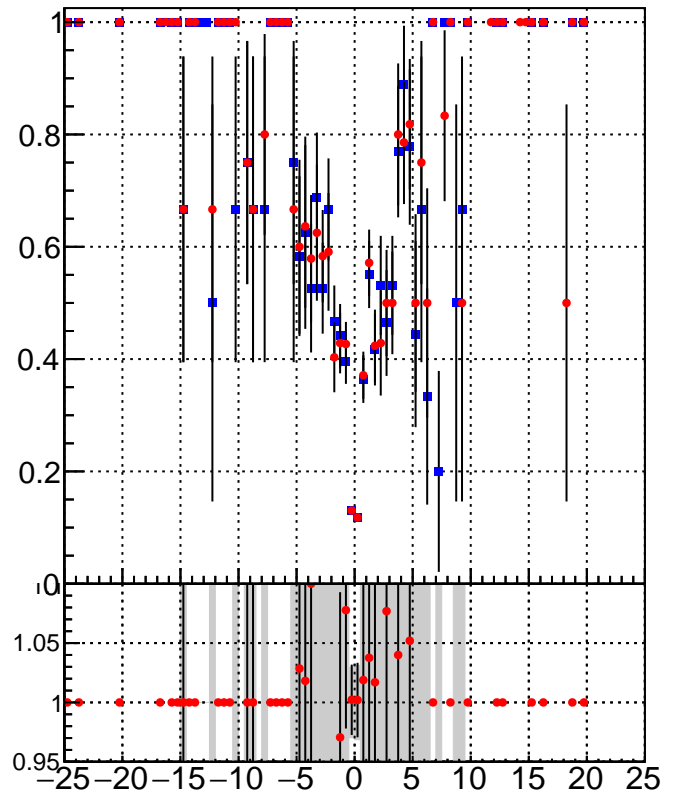

Efficiency vs Dxy**fake+duplicates vs dxy****Efficiency vs Dz**

■ /data2/legianni/BDT-vs-DNN/real-BDT/CMSSW_13_0_0_pre4/src/runrem/DQM_TT_mkFit_
● DQM_TT_mkFitRETEST2_