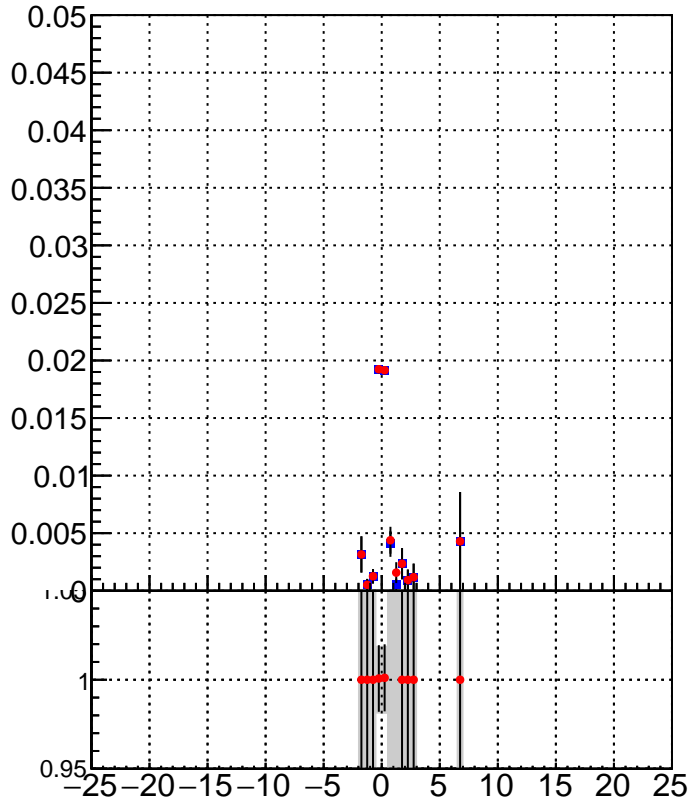

Efficiency vs Dxy**fake+duplicates vs dxy****Efficiency vs Dz**

■ /data2/legianni/BDT-vs-DNN/real-BDT/CMSSW_13_0_0_pre4/src/runrem/DQM_TT_mkFit_
● DQM_TT_mkFitRETEST2_