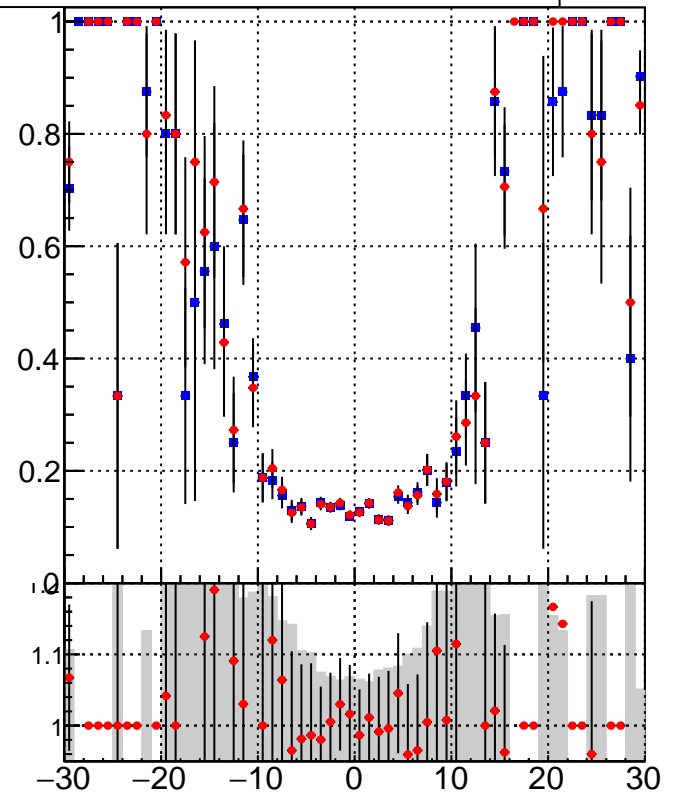

Efficiency vs Dxy**fake+duplicates vs dxy****Efficiency vs Dz**

■ /data2/legianni/BDT-vs-DNN/real-BDT/CMSSW_13_0_0_pre4/src/runrem/DQM_TT_mkFit_
● DQM_TT_mkFitRETEST2_