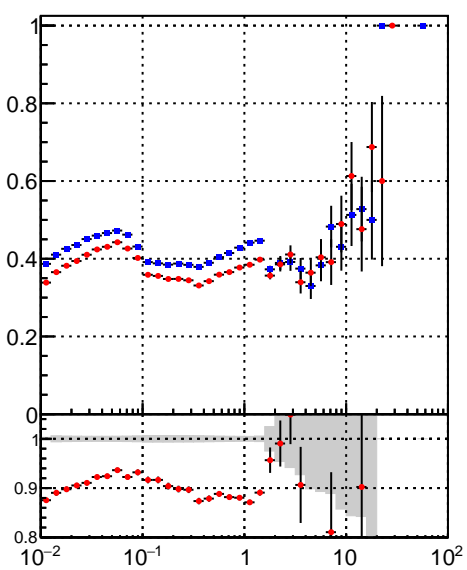

Efficiency vs vertpos**fake+duplicates vs vert r**

◆ /data2/legianni/BDT-vs-DNN/real-BDT/CMSSW_13_0_0_pre4/src/runrem/DQM_TT_mkFit_
★ DQM_TT_mkFitRETEST2_

Efficiency**Efficiency vs. sim PV z****fake+duplicates vs Sim. PV z**