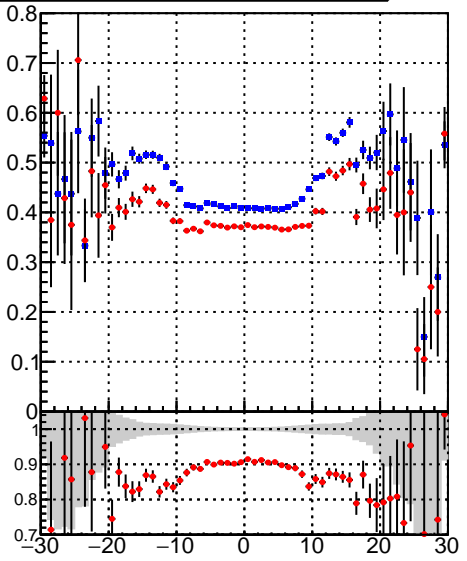

Efficiency vs vertpos**fake+duplicates vs vert r**

◆ /data2/legianni/BDT-vs-DNN/real-BDT/CMSSW_13_0_0_pre4/src/runrem/DQM_TT_mkFit_
★ DQM_TT_mkFitRETEST2_

Efficiency**Efficiency vs. sim PV z****fake+duplicates vs Sim. PV z**