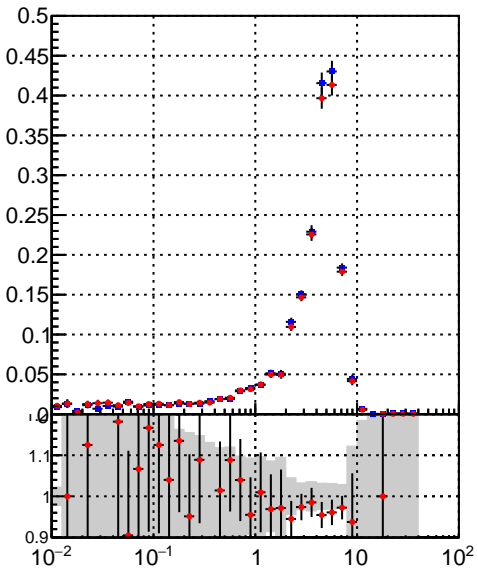

Efficiency vs vertpos**fake+duplicates vs vert r**

◆ /data2/legianni/BDT-vs-DNN/real-BDT/CMSSW_13_0_0_pre4/src/runrem/DQM_TT_mkFit_
★ DQM_TT_mkFitRETEST2_

Efficiency**Efficiency vs. sim PV z****fake+duplicates vs Sim. PV z**