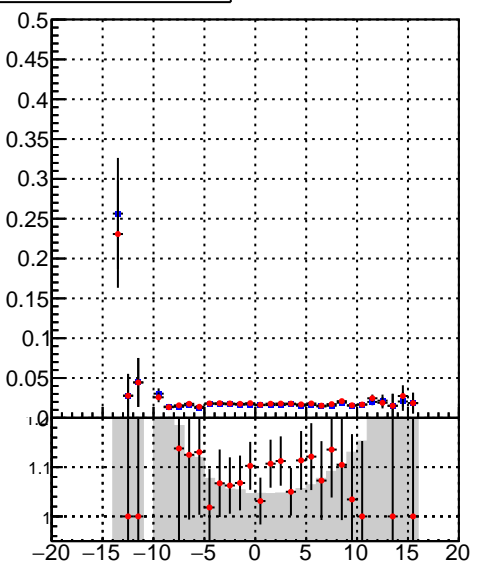

Efficiency vs vertpos**fake+duplicates vs vert r**

◆ /data2/legianni/BDT-vs-DNN/real-BDT/CMSSW_13_0_0_pre4/src/runrem/DQM_TT_mkFit_
★ DQM_TT_mkFitRETEST2_

Efficiency**Efficiency vs. sim PV z****fake+duplicates vs Sim. PV z**