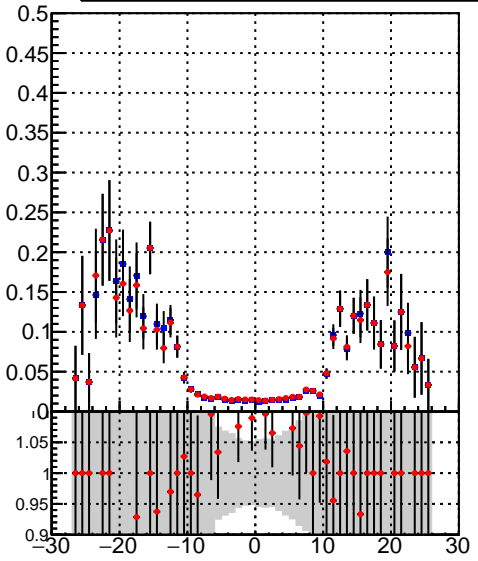

Efficiency vs vertpos**fake+duplicates vs vert r**

◆ /data2/legianni/BDT-vs-DNN/real-BDT/CMSSW_13_0_0_pre4/src/runrem/DQM_TT_mkFit_
★ DQM_TT_mkFitRETEST2_

Efficiency**Efficiency vs. sim PV z****fake+duplicates vs Sim. PV z**