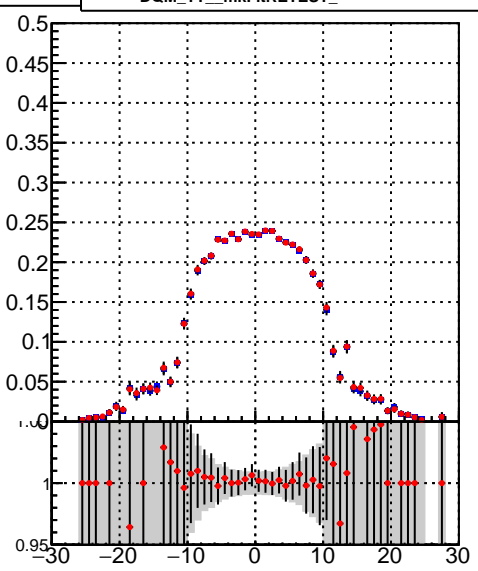

Efficiency vs vertpos

`/data2/legianni/BDT-vs-DNN/real-BDT/CMSSW_13_0_0_pre4/src/runrem/DQM_TT_mkFit_`
`DQM_TT_mkFitRETEST_`

Efficiency

Efficiency vs. sim PV z