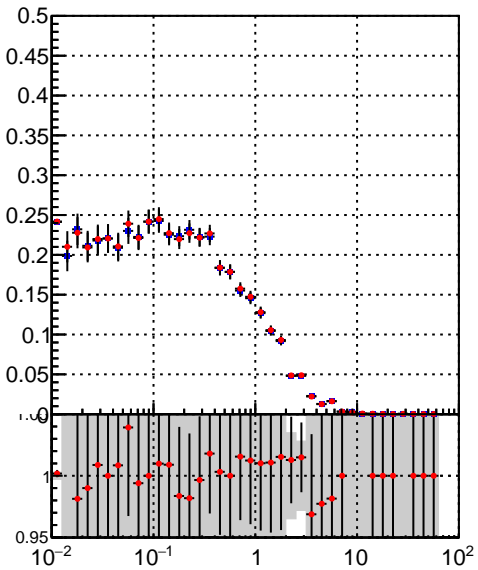

Efficiency vs vertpos

`/data2/legianni/BDT-vs-DNN/real-BDT/CMSSW_13_0_0_pre4/src/runrem/DQM_TT_mkFit_`
`DQM_TT_mkFitRETEST_`

Efficiency

Efficiency vs. sim PV z