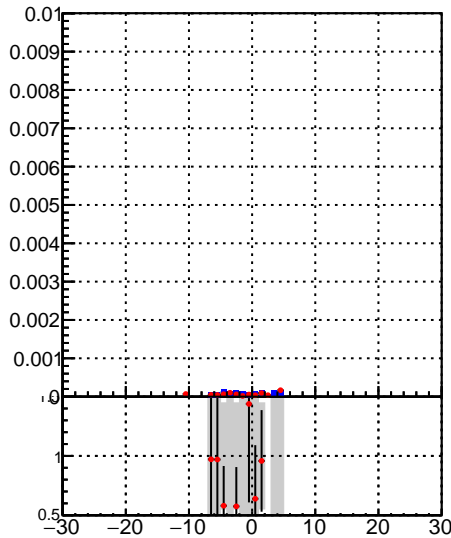

Fake rate vs dxy

Duplicates Rate vs Dxy

Pileup rate vs dxy

Fake rate vs d

Legend for the plots:

- Blue squares: /data2/legianni/BDT-vs-DNN/real-BDT/CMSSW_13_0_0_pre4/src/runrem/DQM_TT_mkFit_
- Red circles: DQM_TT_mkFitRETEST