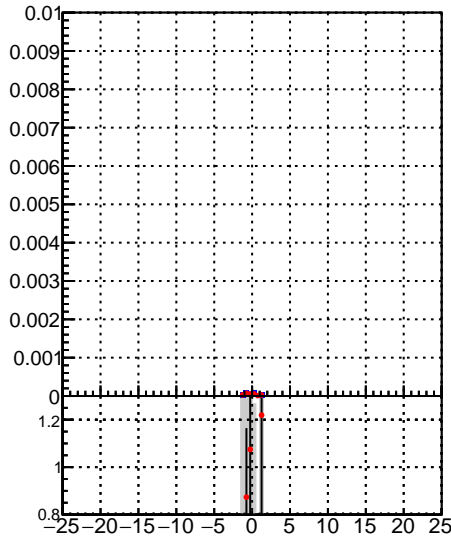

Fake rate vs dxy

Duplicates Rate vs Dxy

Pileup rate vs dxy

Fake rate vs d

Legend for the plots:

- Blue squares: /data2/legianni/BDT-vs-DNN/real-BDT/CMSSW_13_0_0_pre4/src/runrem/DQM_TT_mkFit_
- Red circles: DQM_TT_mkFitRETEST