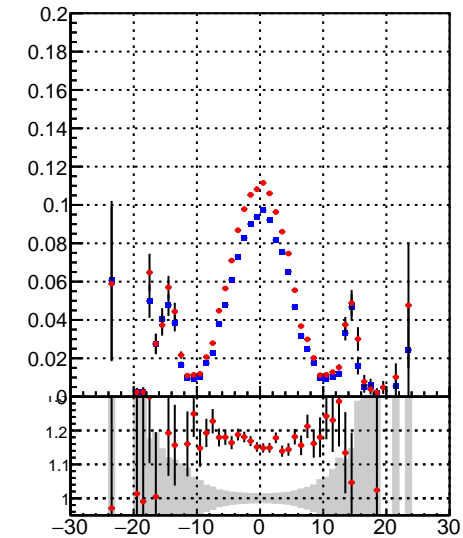

Fake rate vs dxy

Duplicates Rate vs Dxy

Pileup rate vs dxy

Fake rate vs d

Legend for the plots:

- Blue squares: /data2/legianni/BDT-vs-DNN/real-BDT/CMSSW_13_0_0_pre4/src/runrem/DQM_TT_mkFit_
- Red circles: DQM_TT_mkFitRETEST