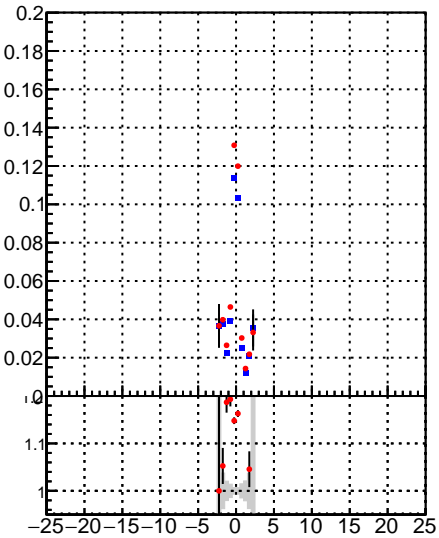

Fake rate vs dxy

Duplicates Rate vs Dxy

Pileup rate vs dxy

Fake rate vs d

Legend for the plots:

- Blue squares: /data2/legianni/BDT-vs-DNN/real-BDT/CMSSW_13_0_0_pre4/src/runrem/DQM_TT_mkFit_
- Red circles: DQM_TT_mkFitRETEST