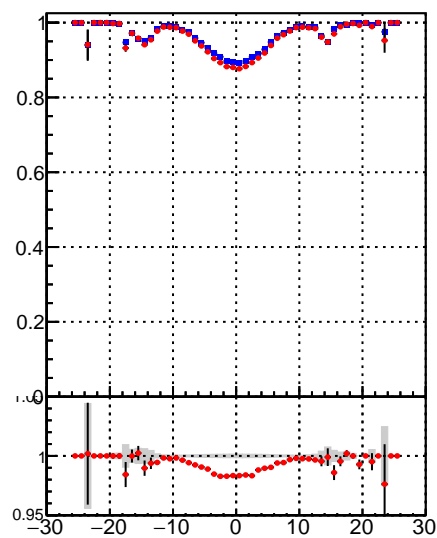

Fake rate vs dxy

Duplicates Rate vs Dxy

Pileup rate vs dxy

Fake rate vs d

Legend for the plots:

- Blue squares: /data2/legianni/BDT-vs-DNN/real-BDT/CMSSW_13_0_0_pre4/src/runrem/DQM_TT_mkFit_
- Red circles: DQM_TT_mkFitRETEST