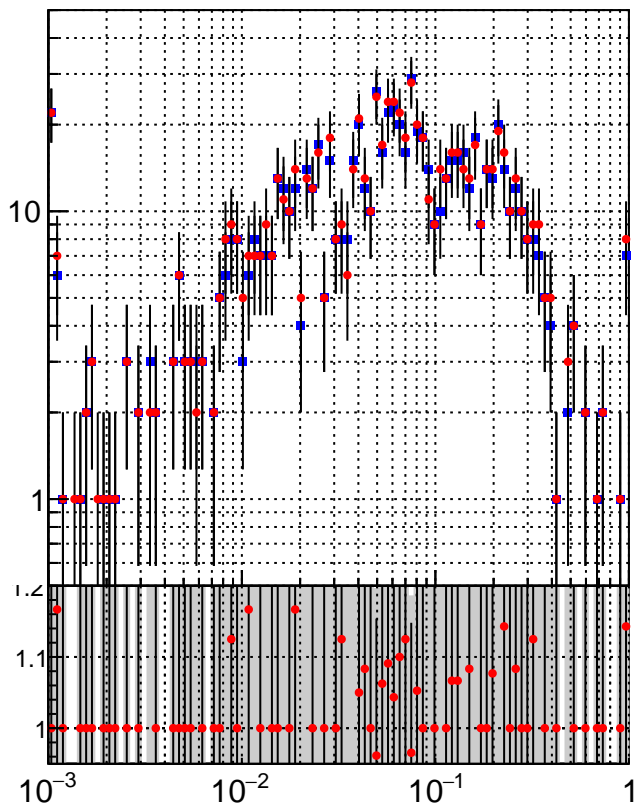

N of simulated tracks vs dR

N of associated tracks (simToReco) vs dR

N of simulated trac

■ /data2/legianni/BDT-vs-DNN/real-BDT/CMSSW_13_0_0_pre4/src/runrem/DQM_TT_mkFit_
● DQM_TT_mkFitRETEST_