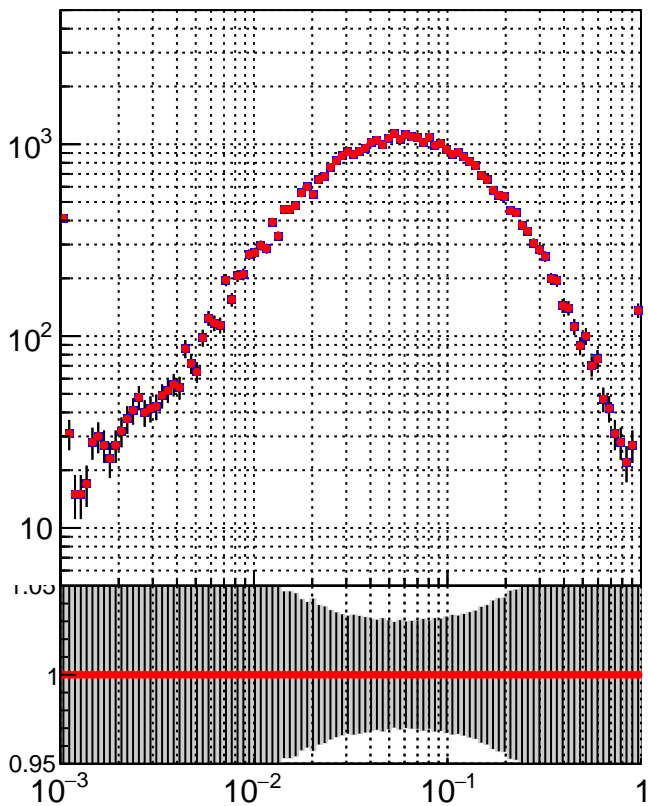

N of simulated tracks vs dR

N of associated tracks (simToReco) vs dR

N of simulated trac

■ /data2/legianni/BDT-vs-DNN/real-BDT/CMSSW_13_0_0_pre4/src/runrem/DQM_TT_mkFit_
● DQM_TT_mkFitRETEST_