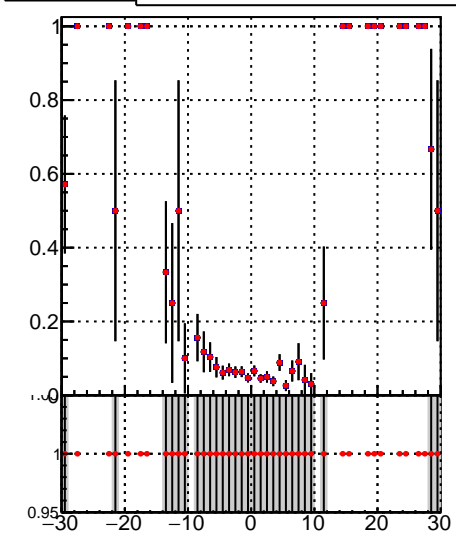

**Fake rate vs vertpos****Duplicates Rate vs vertpos****Pileup rate vs vertpos**

—●— DQM\_TT\_mkFit-DQM\_  
—●— DQM\_TT\_mkFit-DQM\_adjusted

**Fake rate vs. sim PV z****Duplicates Rate vs sim PV z****Pileup rate vs. sim PV z**