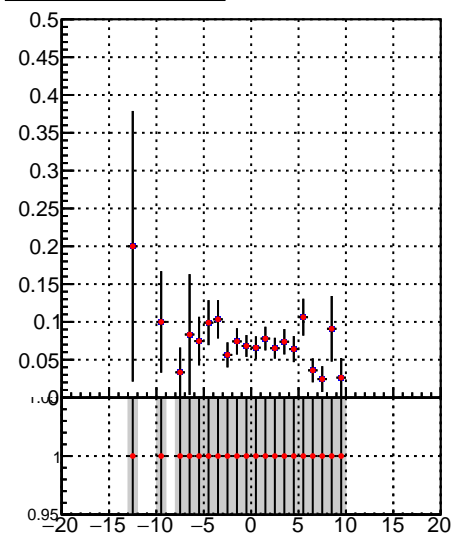

**Fake rate vs vertpos****Duplicates Rate vs vertpos****Pileup rate vs vertpos**

—●— DQM\_TT\_mkFit-DQM\_  
—●— DQM\_TT\_mkFit-DQM\_adjusted

**Fake rate vs. sim PV z****Duplicates Rate vs sim PV z****Pileup rate vs. sim PV z**