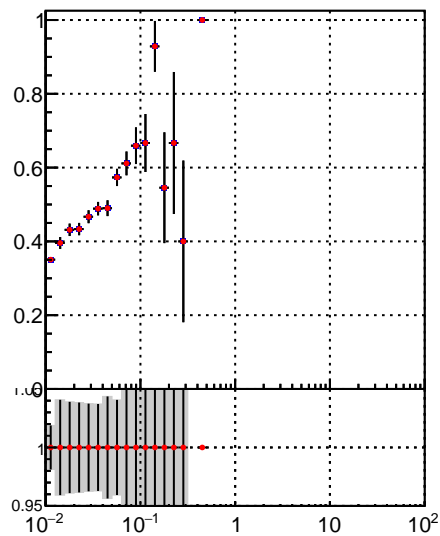

Fake rate vs vertpos**Duplicates Rate vs vertpos****Pileup rate vs vertpos**
Fake rate vs v
 Legend:
 - \blacksquare DQM_TT_mkFit-DQM_
 - \bullet DQM_TT_mkFit-DQM_adjusted
**Fake rate vs. sim PV z****Duplicates Rate vs sim PV z****Pileup rate vs. sim PV z**