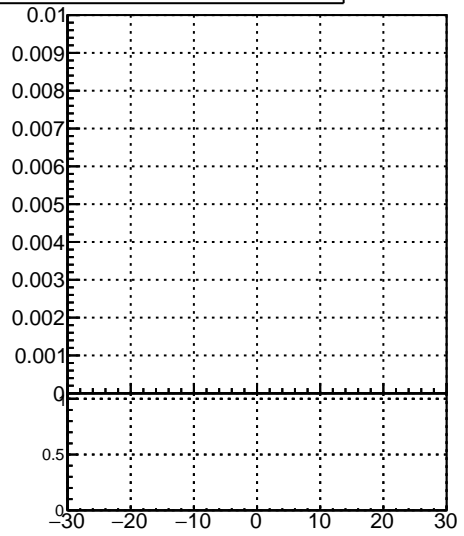

Fake rate vs vertpos**Duplicates Rate vs vertpos****Pileup rate vs vertpos**
Fake rate vs v
 Legend:
 - \blacksquare DQM_TT_mkFit-DQM_
 - \bullet DQM_TT_mkFit-DQM_adjusted
**Fake rate vs. sim PV z****Duplicates Rate vs sim PV z****Pileup rate vs. sim PV z**