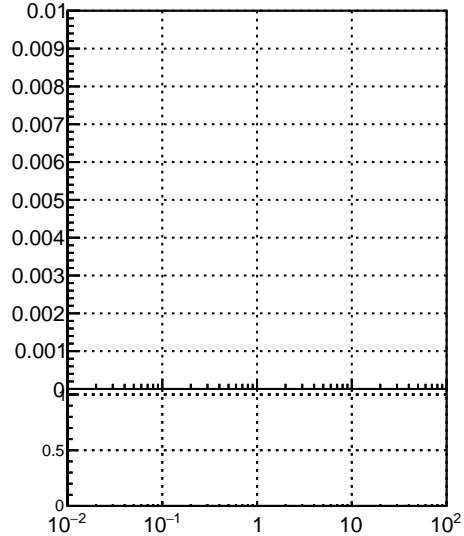

Fake rate vs vertpos**Duplicates Rate vs vertpos****Pileup rate vs vertpos**
Fake rate vs v
 Legend:
 - \blacksquare DQM_TT_mkFit-DQM_
 - \bullet DQM_TT_mkFit-DQM_adjusted
**Fake rate vs. sim PV z****Duplicates Rate vs sim PV z****Pileup rate vs. sim PV z**