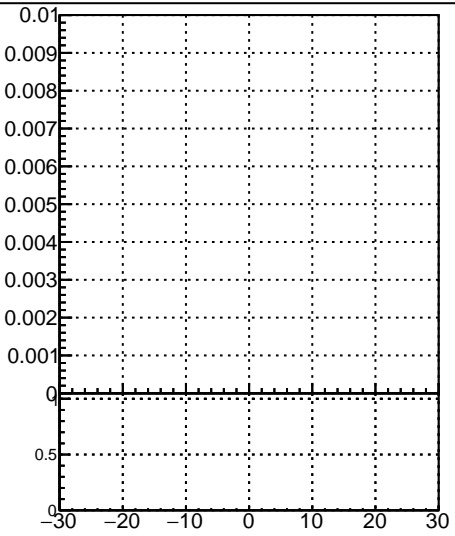

Fake rate vs vertpos**Duplicates Rate vs vertpos****Pileup rate vs vertpos**
Fake rate vs v
 Legend:
 - \blacksquare DQM_TT_mkFit-DQM_
 - \bullet DQM_TT_mkFit-DQM_adjusted
**Fake rate vs. sim PV z****Duplicates Rate vs sim PV z****Pileup rate vs. sim PV z**