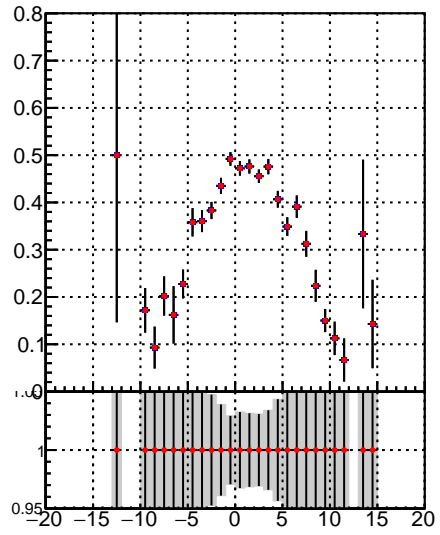

Fake rate vs vertpos**Duplicates Rate vs vertpos****Pileup rate vs vertpos**
Fake rate vs v
 Legend:
 - \blacksquare DQM_TT_mkFit-DQM_
 - \bullet DQM_TT_mkFit-DQM_adjusted
**Fake rate vs. sim PV z****Duplicates Rate vs sim PV z****Pileup rate vs. sim PV z**