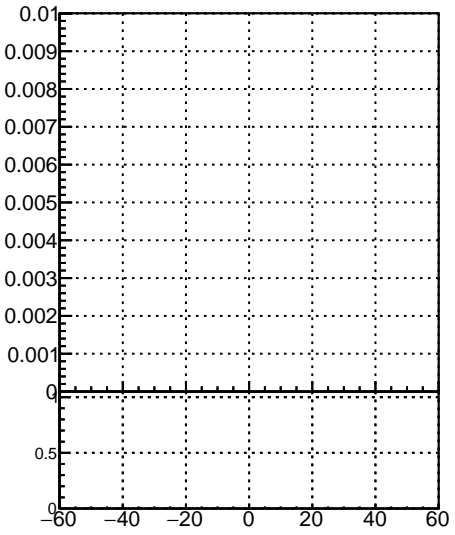

Fake rate vs vertpos**Duplicates Rate vs vertpos****Pileup rate vs vertpos**
Fake rate vs v
 Legend:
 - \blacksquare DQM_TT_mkFit-DQM_
 - \bullet DQM_TT_mkFit-DQM_adjusted
**Fake rate vs. sim PV z****Duplicates Rate vs sim PV z****Pileup rate vs. sim PV z**