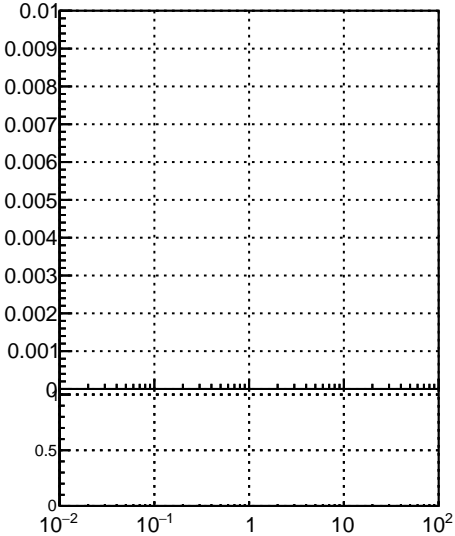

Fake rate vs vertpos**Duplicates Rate vs vertpos****Pileup rate vs vertpos**
Fake rate vs v
 Legend:
 - \blacksquare DQM_TT_mkFit-DQM_
 - \bullet DQM_TT_mkFit-DQM_adjusted
**Fake rate vs. sim PV z****Duplicates Rate vs sim PV z****Pileup rate vs. sim PV z**