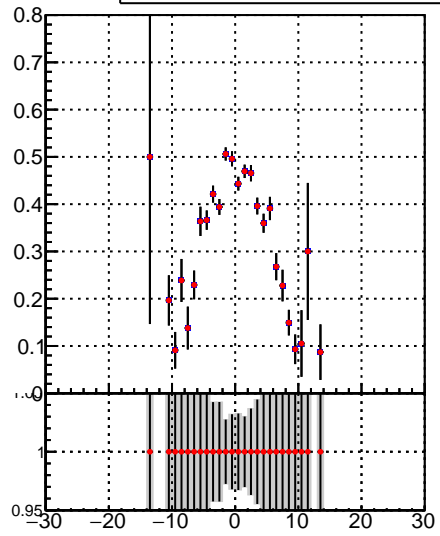

Fake rate vs vertpos**Duplicates Rate vs vertpos****Pileup rate vs vertpos**
Fake rate vs v
 Legend:
 - \blacksquare DQM_TT_mkFit-DQM_
 - \bullet DQM_TT_mkFit-DQM_adjusted
**Fake rate vs. sim PV z****Duplicates Rate vs sim PV z****Pileup rate vs. sim PV z**