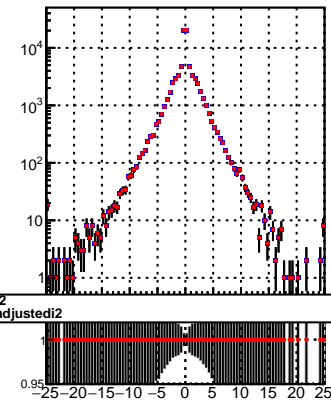

N of reco track vs dxy

N of associated (recoToSim) tracks vs dxy

N of associated (recoToSim) looper tracks vs dxy

N of reco track vs dz

N of associated (recoToSim) tracks vs dz

N of associated (recoToSim) looper tracks vs dz