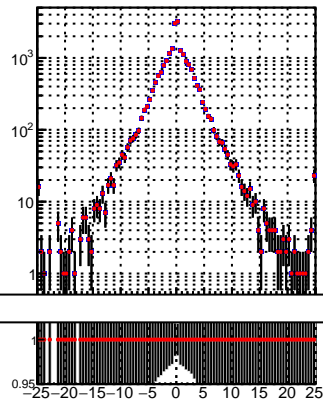

N of reco track vs dxy

N of associated (recoToSim) tracks vs dxy

N of associated (recoToSim) looper tracks vs dxy

N of reco track vs dz

N of associated (recoToSim) tracks vs dz

N of associated (recoToSim) looper tracks vs dz