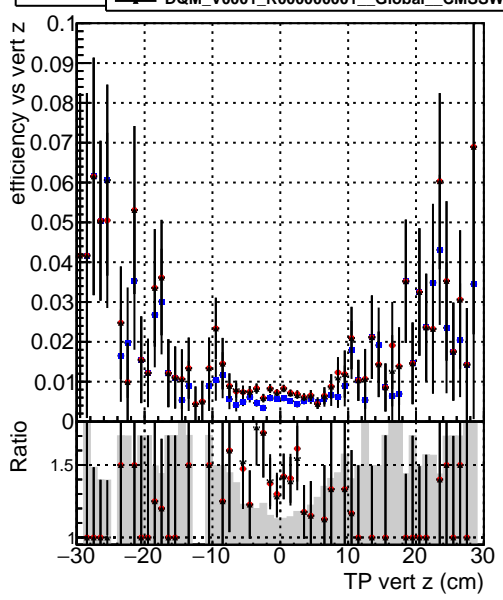

Efficiency vs vertpos

- DQM_V0001_R000000001_Global_CMSSW_ckfPU50_RECO
- DQM_V0001_R000000001_Global_CMSSW_mkFitPU50LowPtQuad_RECO
- DQM_V0001_R000000001_Global_CMSSW_LowptQnoclean_RECO

Efficiency vs vert z

Efficiency vs. sim PV z