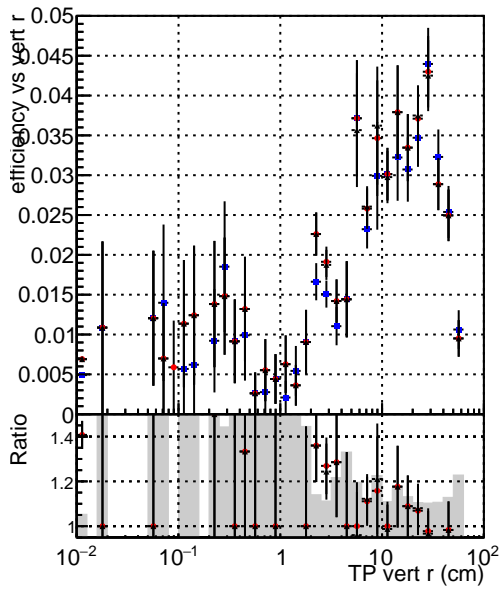

Efficiency vs vertpos

- DQM_V0001_R000000001_Global_CMSSW_ckfPU50_RECO
- DQM_V0001_R000000001_Global_CMSSW_mkFitPU50LowPtQuad_RECO
- DQM_V0001_R000000001_Global_CMSSW_LowptQnoclean_RECO

Efficiency vs vert z

Efficiency vs. sim PV z