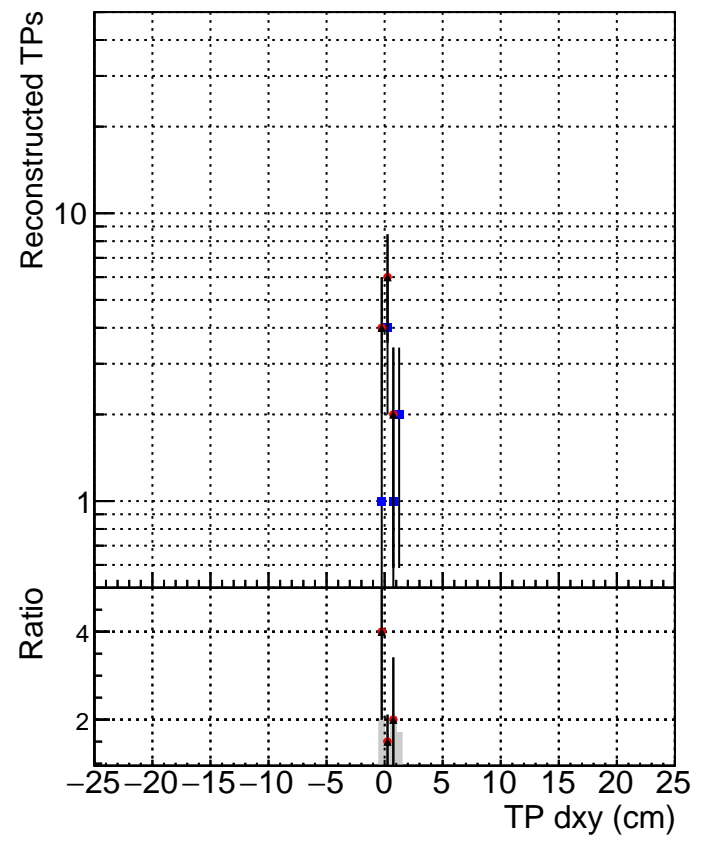

**N of simulated tracks vs dxy**

**N of associated tracks (simToReco) vs dxy**

**N of simulated track**

- DQM\_V0001\_R000000001\_Global\_CMSSW\_ckfPU50\_RECO
- DQM\_V0001\_R000000001\_Global\_CMSSW\_mkFitPU50LowPtQuad\_RECO
- ▲ DQM\_V0001\_R000000001\_Global\_CMSSW\_LowptQnoclean\_RECO