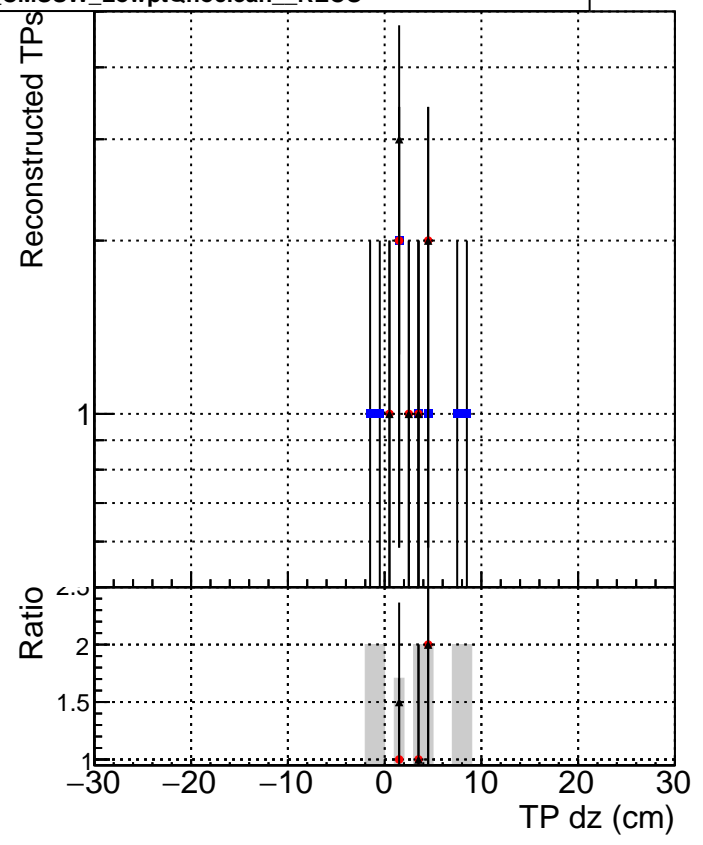

**N of simulated tracks vs dxy**

**N of associated tracks (simToReco) vs dxy**

**N of simulated track**

- DQM\_V0001\_R000000001\_Global\_CMSSW\_ckfPU50\_RECO
- DQM\_V0001\_R000000001\_Global\_CMSSW\_mkFitPU50LowPtQuad\_RECO
- ▲ DQM\_V0001\_R000000001\_Global\_CMSSW\_LowptQnoclean\_RECO