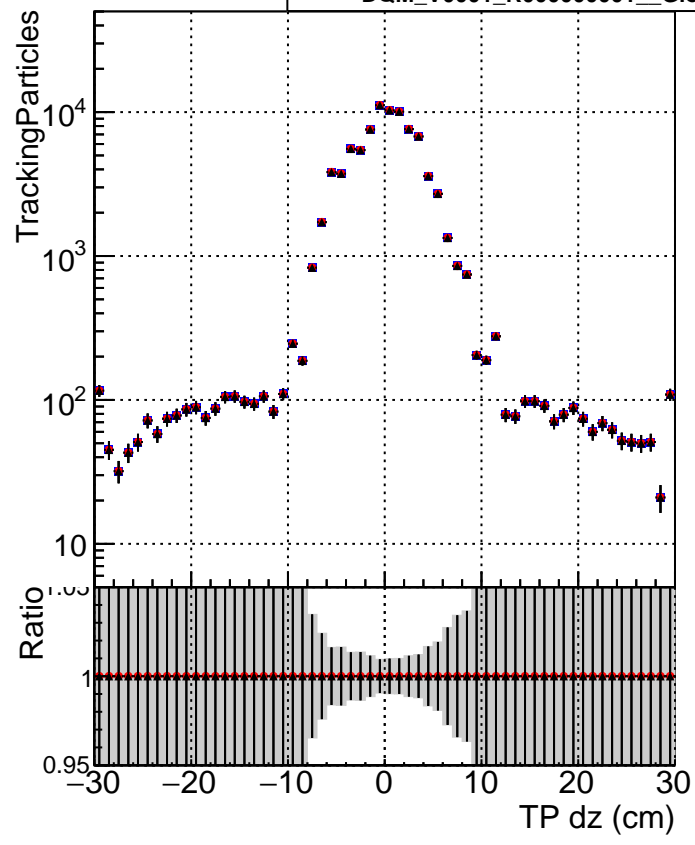

**N of simulated tracks vs dxy**

**N of associated tracks (simToReco) vs dxy**

**N of simulated track**

- DQM\_V0001\_R000000001\_Global\_CMSSW\_ckfPU50\_RECO
- DQM\_V0001\_R000000001\_Global\_CMSSW\_mkFitPU50LowPtQuad\_RECO
- ▲ DQM\_V0001\_R000000001\_Global\_CMSSW\_LowptQnoclean\_RECO