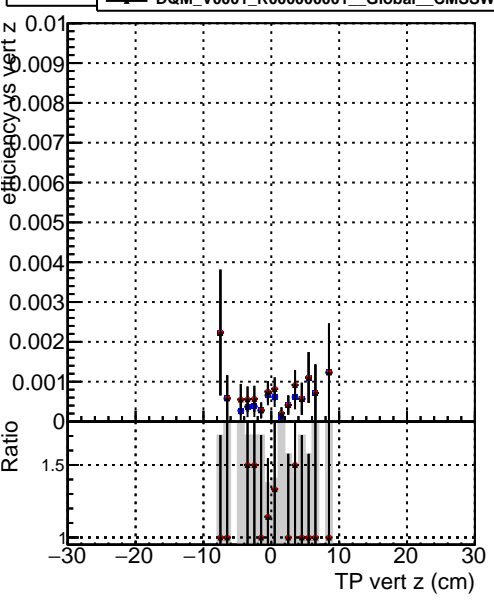

Efficiency vs vertpos

- DQM\_V0001\_R000000001\_Global\_CMSSW\_ckfPU50\_RECO
- DQM\_V0001\_R000000001\_Global\_CMSSW\_mkFitPU50LowPtQuad\_RECO
- DQM\_V0001\_R000000001\_Global\_CMSSW\_LowptQnoclean\_RECO

Efficiency vs vert z

Efficiency vs. sim PV z