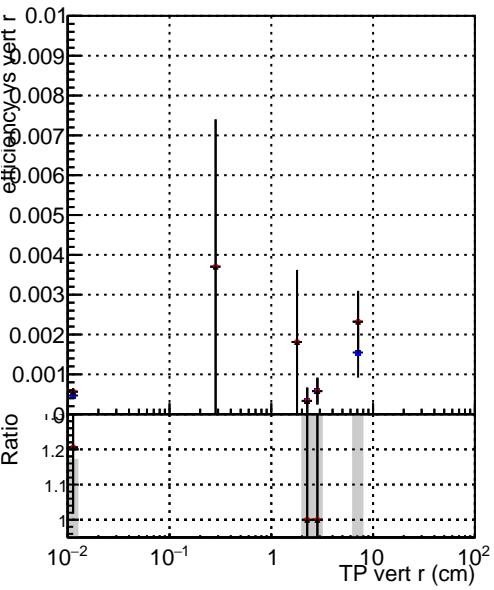

Efficiency vs vertpos

- DQM\_V0001\_R000000001\_Global\_CMSSW\_ckfPU50\_RECO
- DQM\_V0001\_R000000001\_Global\_CMSSW\_mkFitPU50LowPtQuad\_RECO
- DQM\_V0001\_R000000001\_Global\_CMSSW\_LowptQnoclean\_RECO

Efficiency vs vert z

Efficiency vs. sim PV z