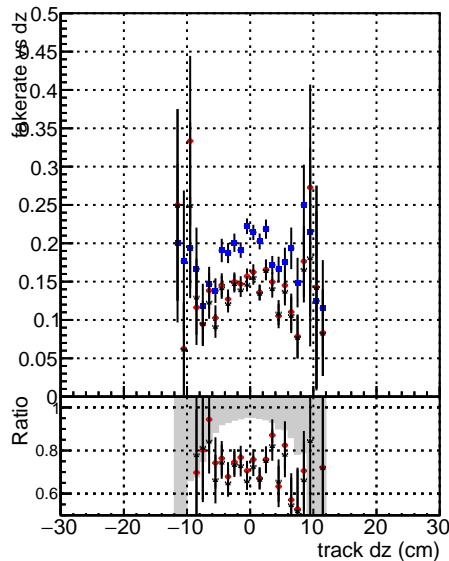

**Fake rate vs dxy**

**Duplicates Rate vs Dxy**

**Pileup rate vs dxy**

**Fake rate vs dz**

**Duplicates Rate vs Dzy**

**Pileup rate vs dz**

—●—	DGM_V0001	R000000001	Global	CMSSW_ckFPU50_RECO
—●—	DGM_V0001	R000000001	Global	CMSSW_InfFPU50LowPtQuad_RECO
—●—	DGM_V0001	R000000001	Global	CMSSW_LowPtQclean_RECO