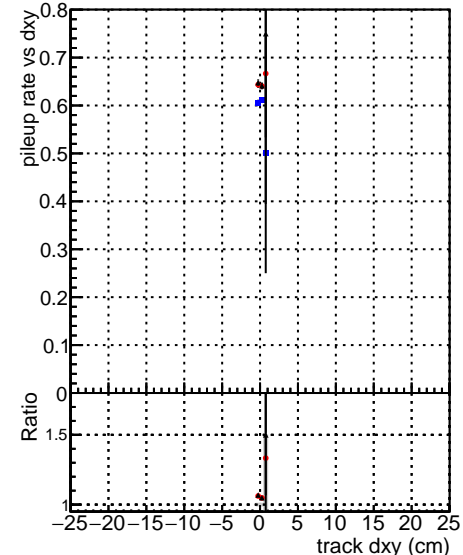

**Fake rate vs dxy**

**Duplicates Rate vs Dxy**

**Pileup rate vs dxy**

**Fake rate vs dz**

**Duplicates Rate vs Dzy**

**Pileup rate vs dz**

—●—	DGM_V0001	R000000001	Global	CMSSW_ckFPU50_RECO
—●—	DGM_V0001	R000000001	Global	CMSSW_InfFPU50LowPtQuad_RECO
—●—	DGM_V0001	R000000001	Global	CMSSW_LowPtQclean_RECO