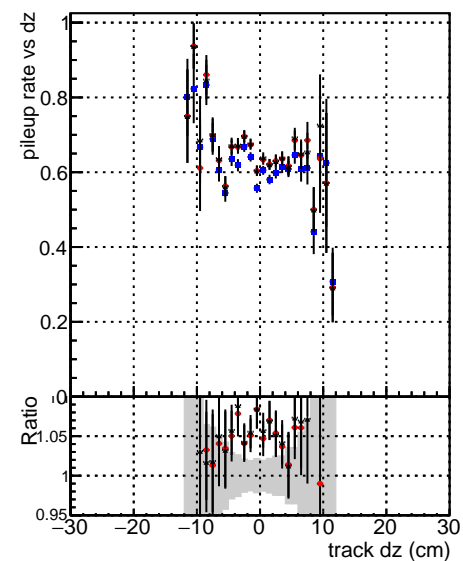

**Fake rate vs dxy**

**Duplicates Rate vs Dxy**

**Pileup rate vs dxy**

**Fake rate vs dz**

**Duplicates Rate vs Dzy**

**Pileup rate vs dz**

—●—	DGM_V0001	R000000001	Global	CMSSW_ckFPU50_RECO
—●—	DGM_V0001	R000000001	Global	CMSSW_InfFPU50LowPtQuad_RECO
—●—	DGM_V0001	R000000001	Global	CMSSW_LowPtQclean_RECO