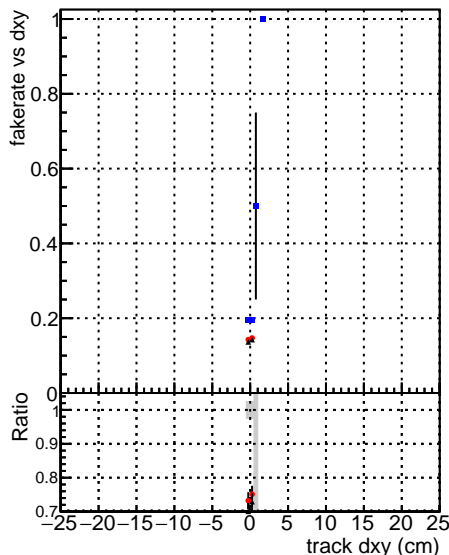

**Fake rate vs dxy**

**Duplicates Rate vs Dxy**

**Pileup rate vs dxy**

**Fake rate vs dz**

**Duplicates Rate vs Dzy**

**Pileup rate vs dz**

—●—	DGM_V0001	R000000001	Global	CMSSW_ckFPU50_RECO
—●—	DGM_V0001	R000000001	Global	CMSSW_InfFPU50LowPtQuad_RECO
—●—	DGM_V0001	R000000001	Global	CMSSW_LowPtQclean_RECO