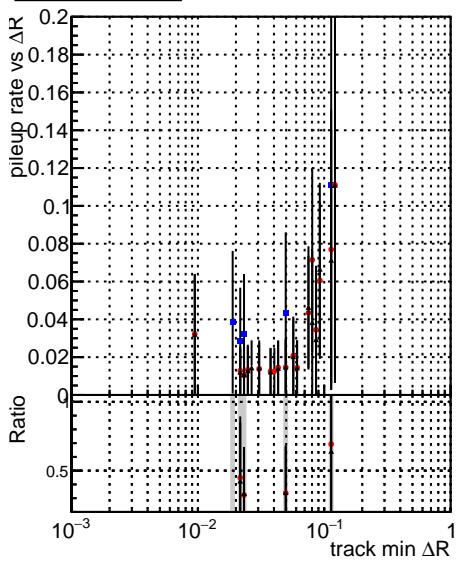

**Fake rate vs dr****Duplicates Rate vs dr****Pileup rate vs dr**

█	DQM_V0001_R000000001_Global_CMSSW_ckfPU50_RECO
█	DQM_V0001_R000000001_Global_CMSSW_mkFitPU50LowPtQuad_RECO
█	DQM_V0001_R000000001_Global_CMSSW_LowPtQnoclean_RECO

**Fake rate vs****Fake rate vs pu****Duplicates Rate vs pu****Pileup rate vs pu**