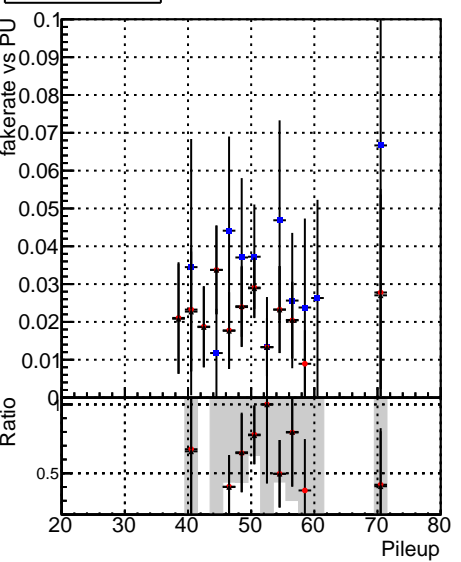

**Fake rate vs dr****Duplicates Rate vs dr****Pileup rate vs dr**

█	DQM_V0001_R000000001_Global_CMSSW_ckfPU50_RECO
█	DQM_V0001_R000000001_Global_CMSSW_mkFitPU50LowPtQuad_RECO
█	DQM_V0001_R000000001_Global_CMSSW_LowPtQnoclean_RECO

**Fake rate vs****Fake rate vs pu****Duplicates Rate vs pu****Pileup rate vs pu**