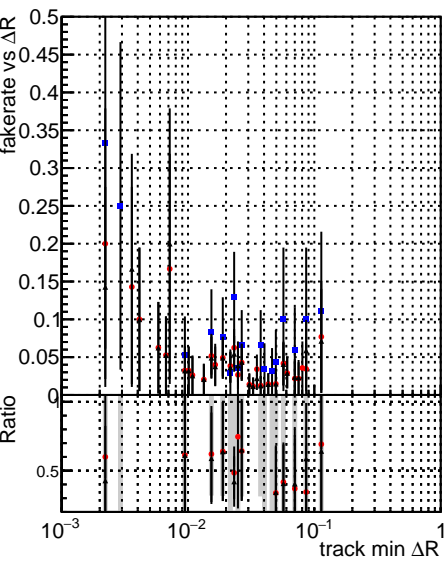

**Fake rate vs dr****Duplicates Rate vs dr****Pileup rate vs dr**

█	DQM_V0001_R000000001_Global_CMSSW_ckfPU50_RECO
█	DQM_V0001_R000000001_Global_CMSSW_mkFitPU50LowPtQuad_RECO
█	DQM_V0001_R000000001_Global_CMSSW_LowPtQnoclean_RECO

**Fake rate vs****Fake rate vs pu****Duplicates Rate vs pu****Pileup rate vs pu**