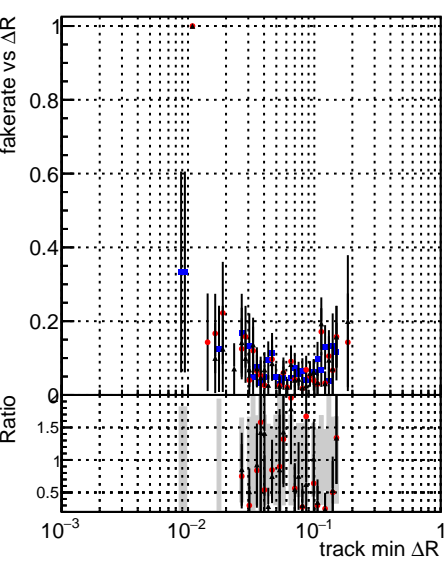

**Fake rate vs dr****Duplicates Rate vs dr****Pileup rate vs dr****Fake rate vs**

█	DQM_V0001_R000000001	Global	CMSSW_ckfPU50_RECO
█	DQM_V0001_R000000001	Global	CMSSW_mkFitPU50LowPtQuad_RECO
█	DQM_V0001_R000000001	Global	CMSSW_LowPtQnoclean_RECO

**Fake rate vs pu****Duplicates Rate vs pu****Pileup rate vs pu**