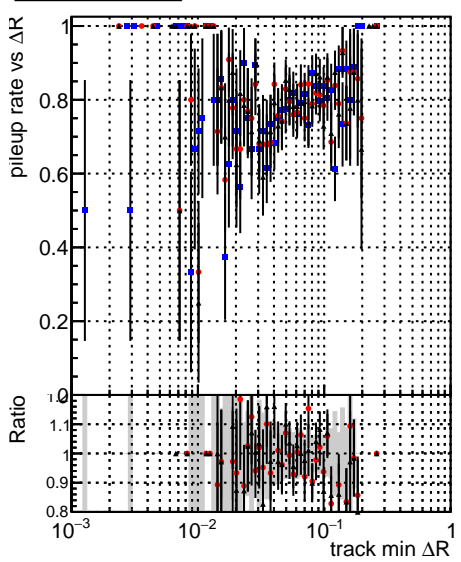

**Fake rate vs dr****Duplicates Rate vs dr****Pileup rate vs dr****Fake rate vs**

█	DQM_V0001_R000000001	Global	CMSSW_ckfPU50_RECO
█	DQM_V0001_R000000001	Global	CMSSW_mkFitPU50LowPtQuad_RECO
█	DQM_V0001_R000000001	Global	CMSSW_LowPtQnoclean_RECO

**Fake rate vs pu****Duplicates Rate vs pu****Pileup rate vs pu**