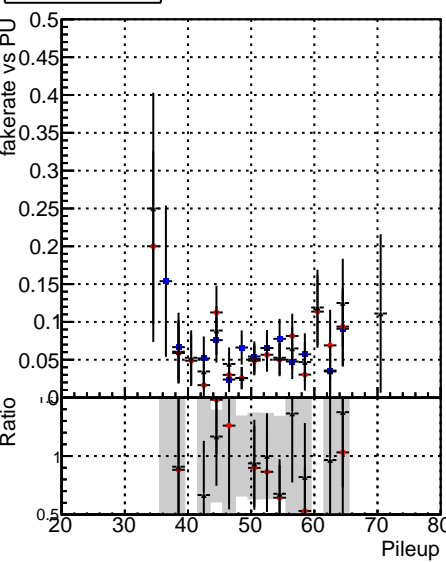

**Fake rate vs dr****Duplicates Rate vs dr****Pileup rate vs dr****Fake rate vs**

█	DQM_V0001_R000000001	Global	CMSSW_ckfPU50_RECO
█	DQM_V0001_R000000001	Global	CMSSW_mkFitPU50LowPtQuad_RECO
█	DQM_V0001_R000000001	Global	CMSSW_LowPtQnoclean_RECO

**Fake rate vs pu****Duplicates Rate vs pu****Pileup rate vs pu**