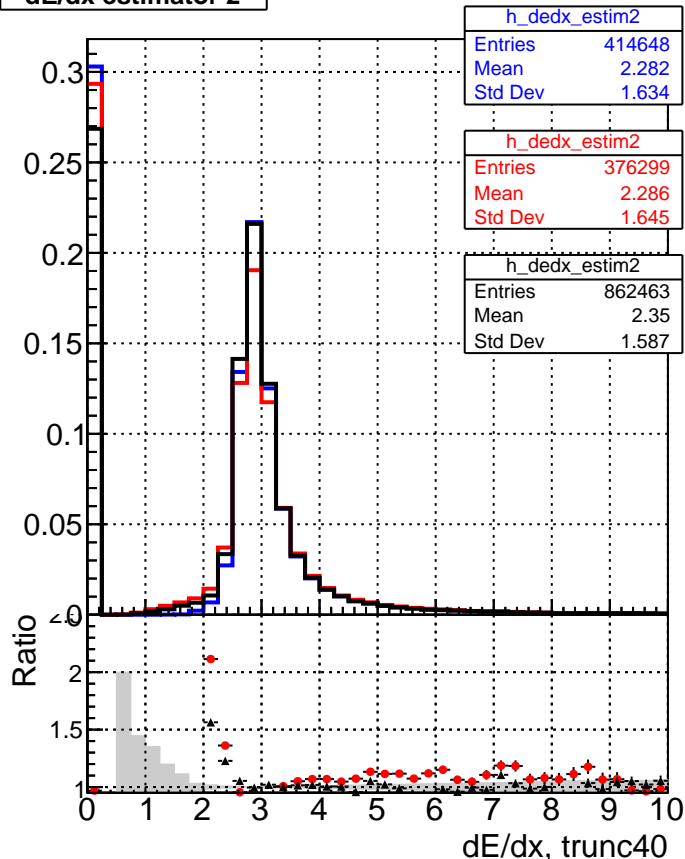

dE/dx estimator 1**dE/dx estimator 2**

■ DQM_V0001_R000000001_Global_CMSSW_ckfPU50_RECO
◆ DQM_V0001_R000000001_Global_CMSSW_mkFitPU50LowPtQuad_RECO
▲ DQM_V0001_R000000001_Global_CMSSW_LowptQnoclean_RECO