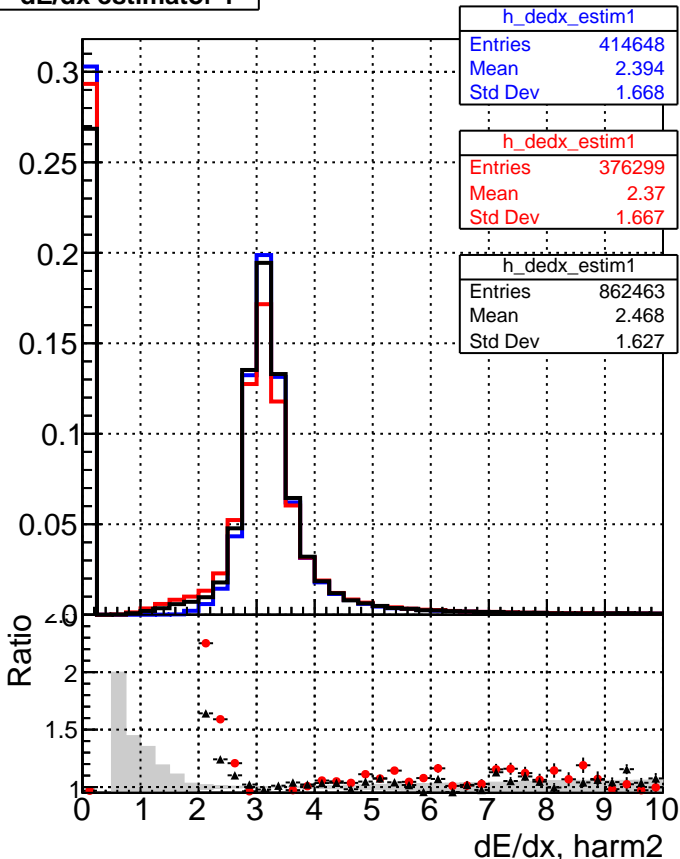

dE/dx estimator 1**dE/dx estimator 2**

■ DQM_V0001_R000000001_Global_CMSSW_ckfPU50_RECO
◆ DQM_V0001_R000000001_Global_CMSSW_mkFitPU50LowPtQuad_RECO
▲ DQM_V0001_R000000001_Global_CMSSW_LowptQnoclean_RECO