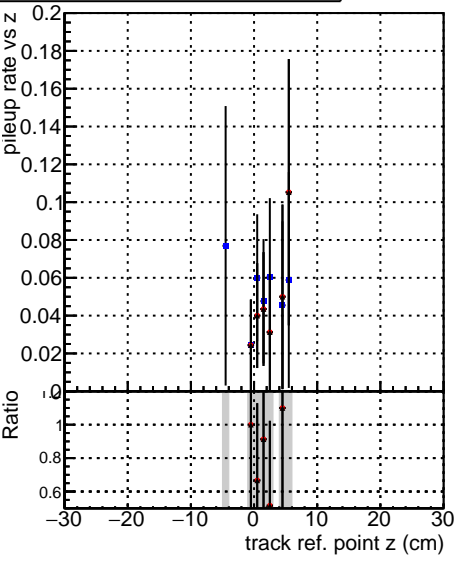

**Fake rate vs vertpos****Duplicates Rate vs vertpos****Pileup rate vs vertpos**

█	DQM_V0001_R000000001	Global	CMSSW_ckfPU50_RECO
█	DQM_V0001_R000000001	Global	CMSSW_mkFitPU50LowPtQuad_RECO
█	DQM_V0001_R000000001	Global	CMSSW_LowptQnoclean_RECO

**Fake rate vs v****Fake rate vs. sim PV z****Duplicates Rate vs sim PV z****Pileup rate vs. sim PV z**