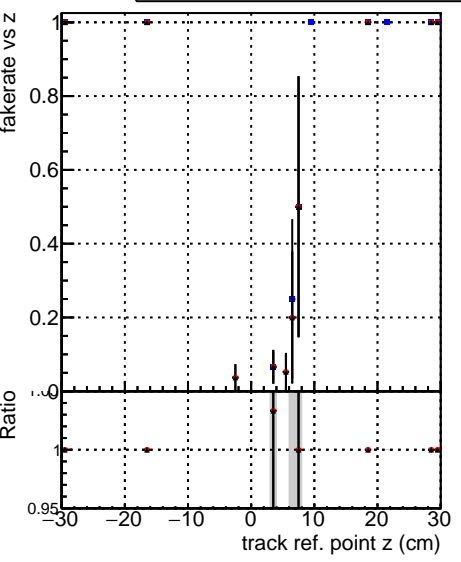

**Fake rate vs vertpos****Duplicates Rate vs vertpos****Pileup rate vs vertpos**

█	DQM_V0001_R000000001	Global	CMSSW_ckfPU50_RECO
█	DQM_V0001_R000000001	Global	CMSSW_mkFitPU50LowPtQuad_RECO
█	DQM_V0001_R000000001	Global	CMSSW_LowptQnoclean_RECO

**Fake rate vs v****Fake rate vs. sim PV z****Duplicates Rate vs sim PV z****Pileup rate vs. sim PV z**