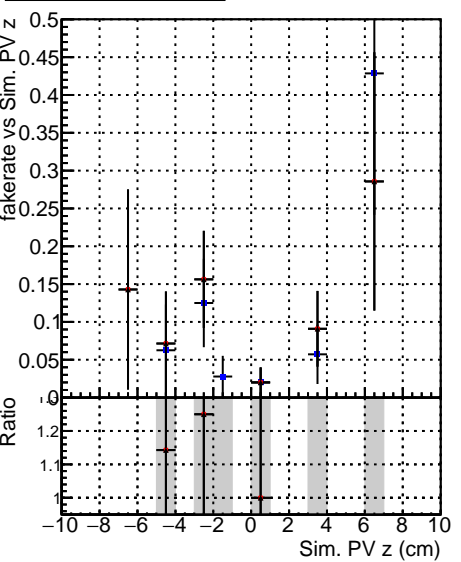

**Fake rate vs vertpos****Duplicates Rate vs vertpos****Pileup rate vs vertpos**

█	DQM_V0001_R000000001	Global	CMSSW_ckfPU50_RECO
█	DQM_V0001_R000000001	Global	CMSSW_mkFitPU50LowPtQuad_RECO
█	DQM_V0001_R000000001	Global	CMSSW_LowptQnoclean_RECO

**Fake rate vs v****Fake rate vs. sim PV z****Duplicates Rate vs sim PV z****Pileup rate vs. sim PV z**