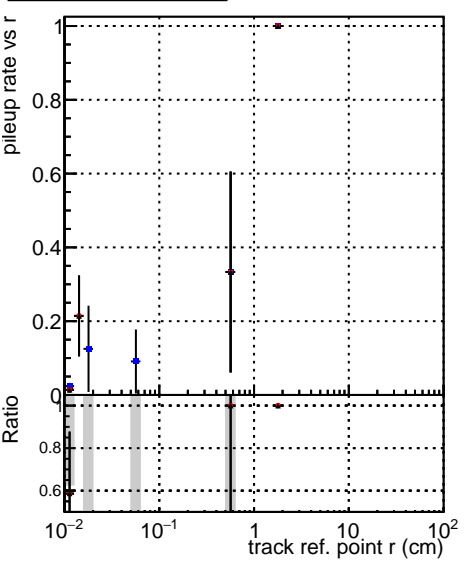

**Fake rate vs vertpos****Duplicates Rate vs vertpos****Pileup rate vs vertpos**

█	DQM_V0001_R000000001	Global	CMSSW_ckfPU50_RECO
█	DQM_V0001_R000000001	Global	CMSSW_mkFitPU50LowPtQuad_RECO
█	DQM_V0001_R000000001	Global	CMSSW_LowptQnoclean_RECO

**Fake rate vs v****Fake rate vs. sim PV z****Duplicates Rate vs sim PV z****Pileup rate vs. sim PV z**