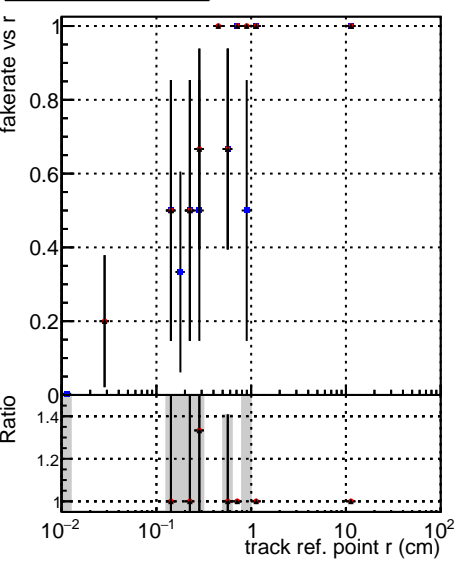

**Fake rate vs vertpos****Duplicates Rate vs vertpos****Pileup rate vs vertpos**

█	DQM_V0001_R000000001	Global	CMSSW_ckfPU50_RECO
█	DQM_V0001_R000000001	Global	CMSSW_mkFitPU50LowPtQuad_RECO
█	DQM_V0001_R000000001	Global	CMSSW_LowptQnoclean_RECO

**Fake rate vs v****Fake rate vs. sim PV z****Duplicates Rate vs sim PV z****Pileup rate vs. sim PV z**