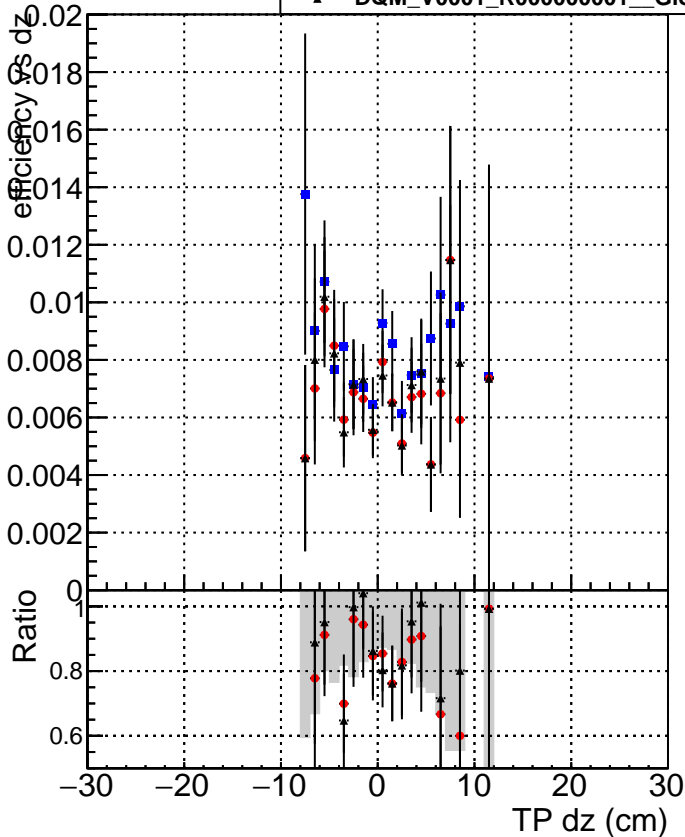

Efficiency vs Dxy**fake+duplicates vs dxy****Efficiency vs Dz**

- DQM_V0001_R000000001_Global_CMSSW_ckfPU50_RECO
- DQM_V0001_R000000001_Global_CMSSW_mkFitPU50LowPtQuad_RECO
- ▲ DQM_V0001_R000000001_Global_CMSSW_LowptQnoclean_RECO