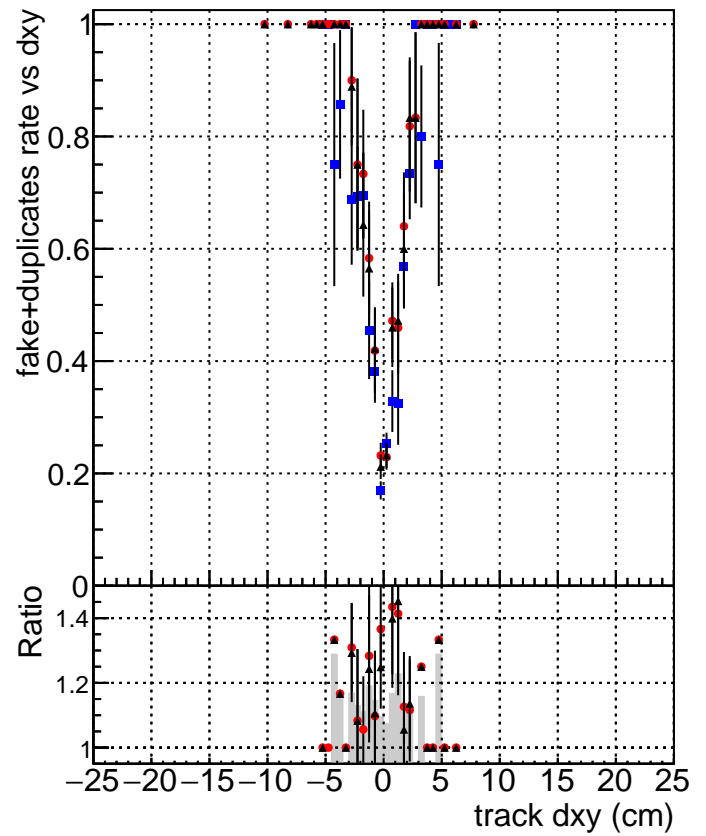

Efficiency vs Dxy**fake+duplicates vs dxy****Efficiency vs Dz**

- DQM_V0001_R000000001_Global_CMSSW_ckfPU50_RECO
- DQM_V0001_R000000001_Global_CMSSW_mkFitPU50LowPtQuad_RECO
- ▲ DQM_V0001_R000000001_Global_CMSSW_LowptQnoclean_RECO