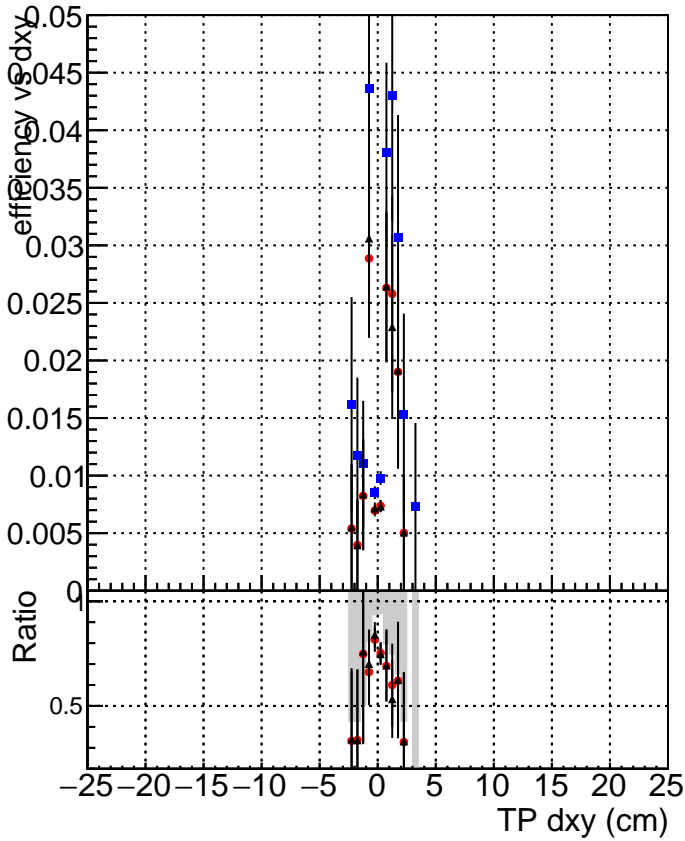

Efficiency vs Dxy**fake+duplicates vs dxy****Efficiency vs Dz**

- DQM_V0001_R000000001_Global_CMSSW_ckfPU50_RECO
- DQM_V0001_R000000001_Global_CMSSW_mkFitPU50LowPtQuad_RECO
- ▲ DQM_V0001_R000000001_Global_CMSSW_LowptQnoclean_RECO