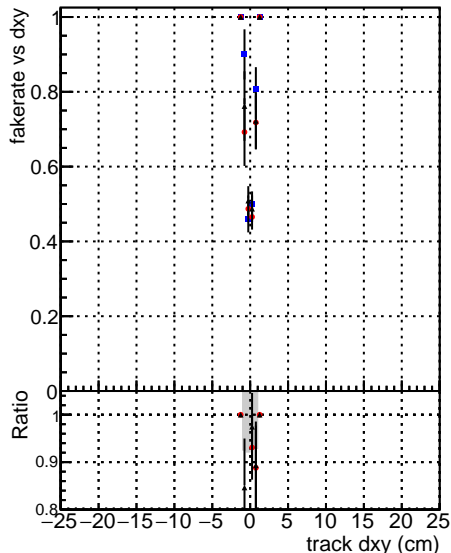

Fake rate vs dxy**Duplicates Rate vs Dxy****Pileup rate vs dxy**

—●—	DGM_V0001	R000000001	Global	CMSSW_ckFPU50_RECO
—●—	DGM_V0001	R000000001	Global	CMSSW_InfFPU50LowPtQuad_RECO
—●—	DGM_V0001	R000000001	Global	CMSSW_LowPtQclean_RECO

Fake rate vs dz**Duplicates Rate vs Dzy****Pileup rate vs dz**